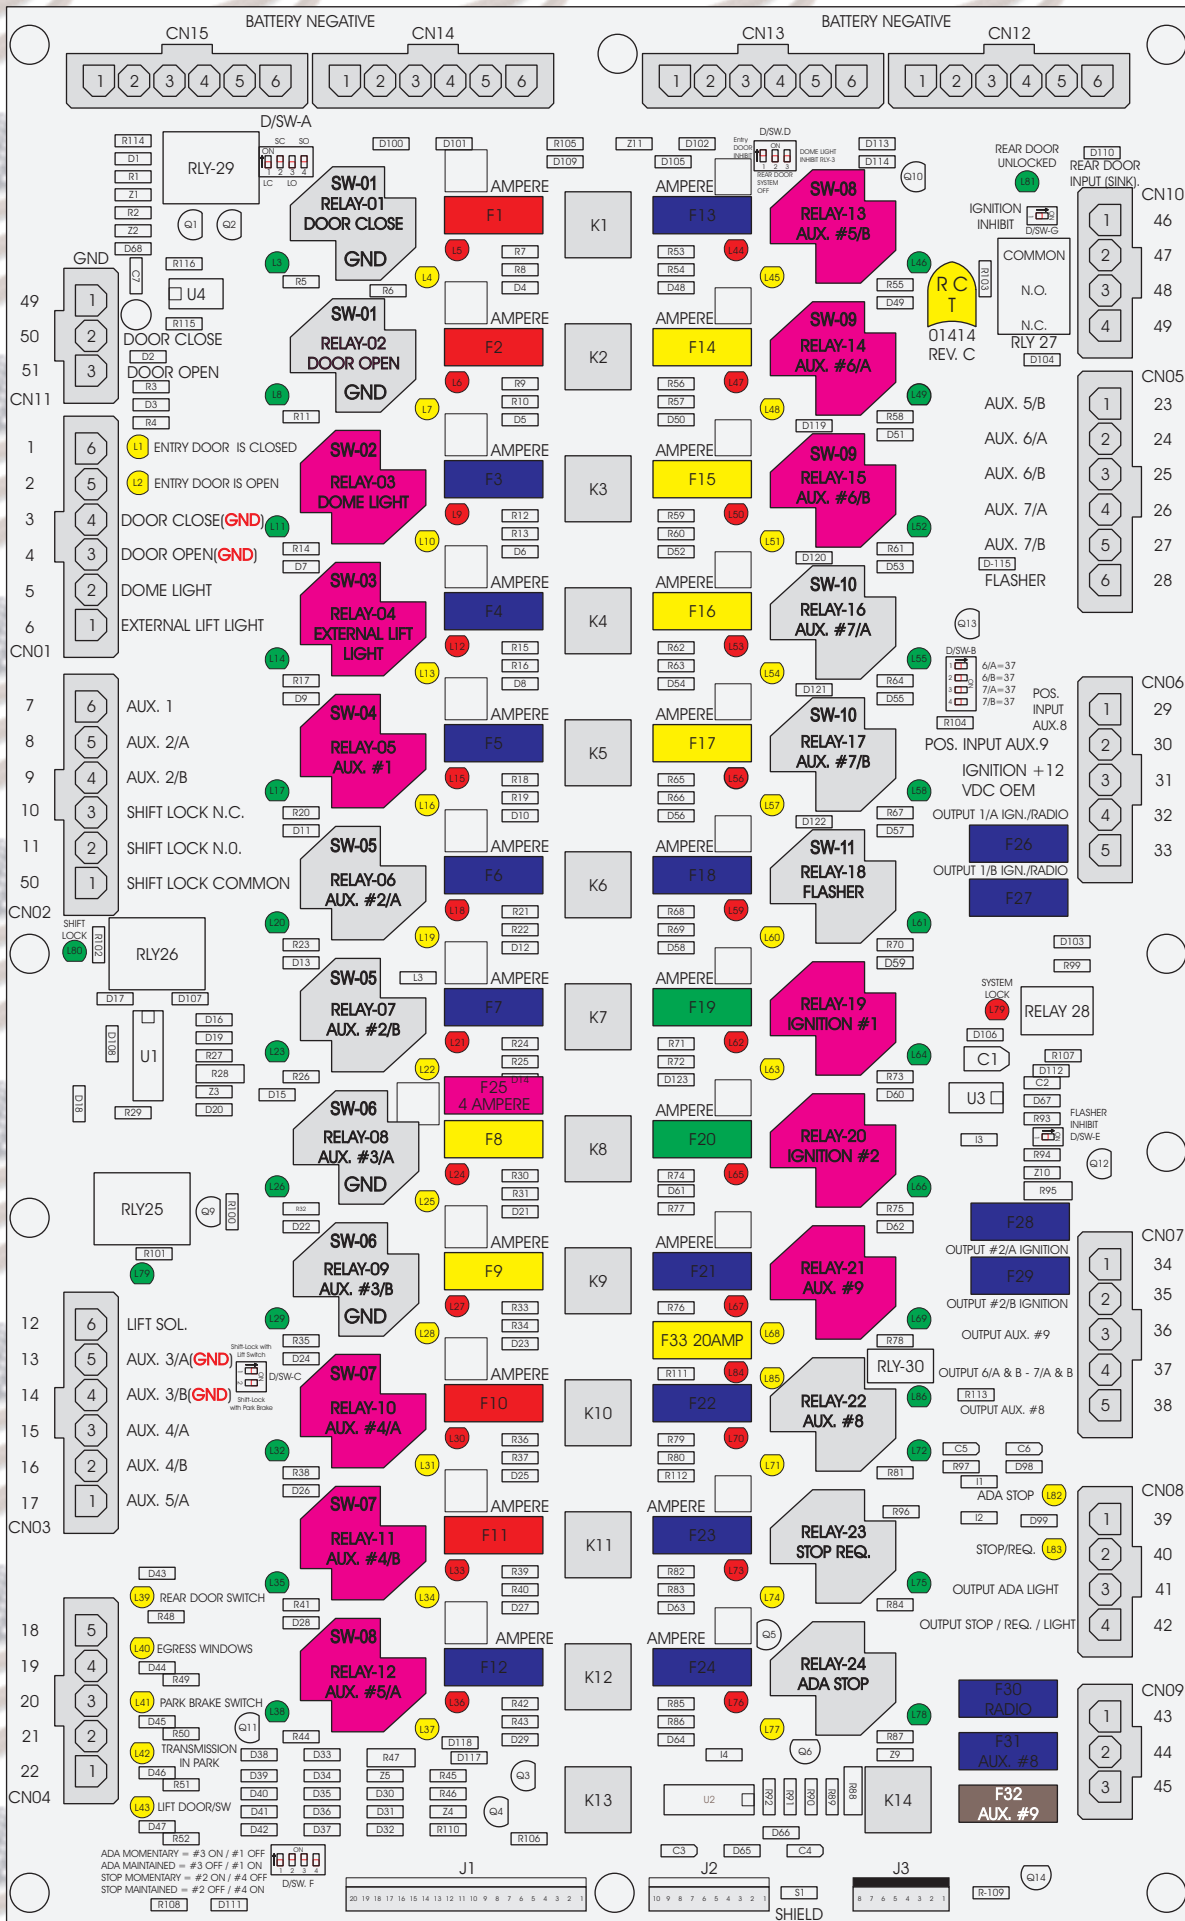

R. C. Tronics Incorporated

RCT-01414-00155

4 AMPERE

10 AMPERE

15 AMPERE

20 AMPERE

25 AMPERE

30 AMPERE

Comes With System