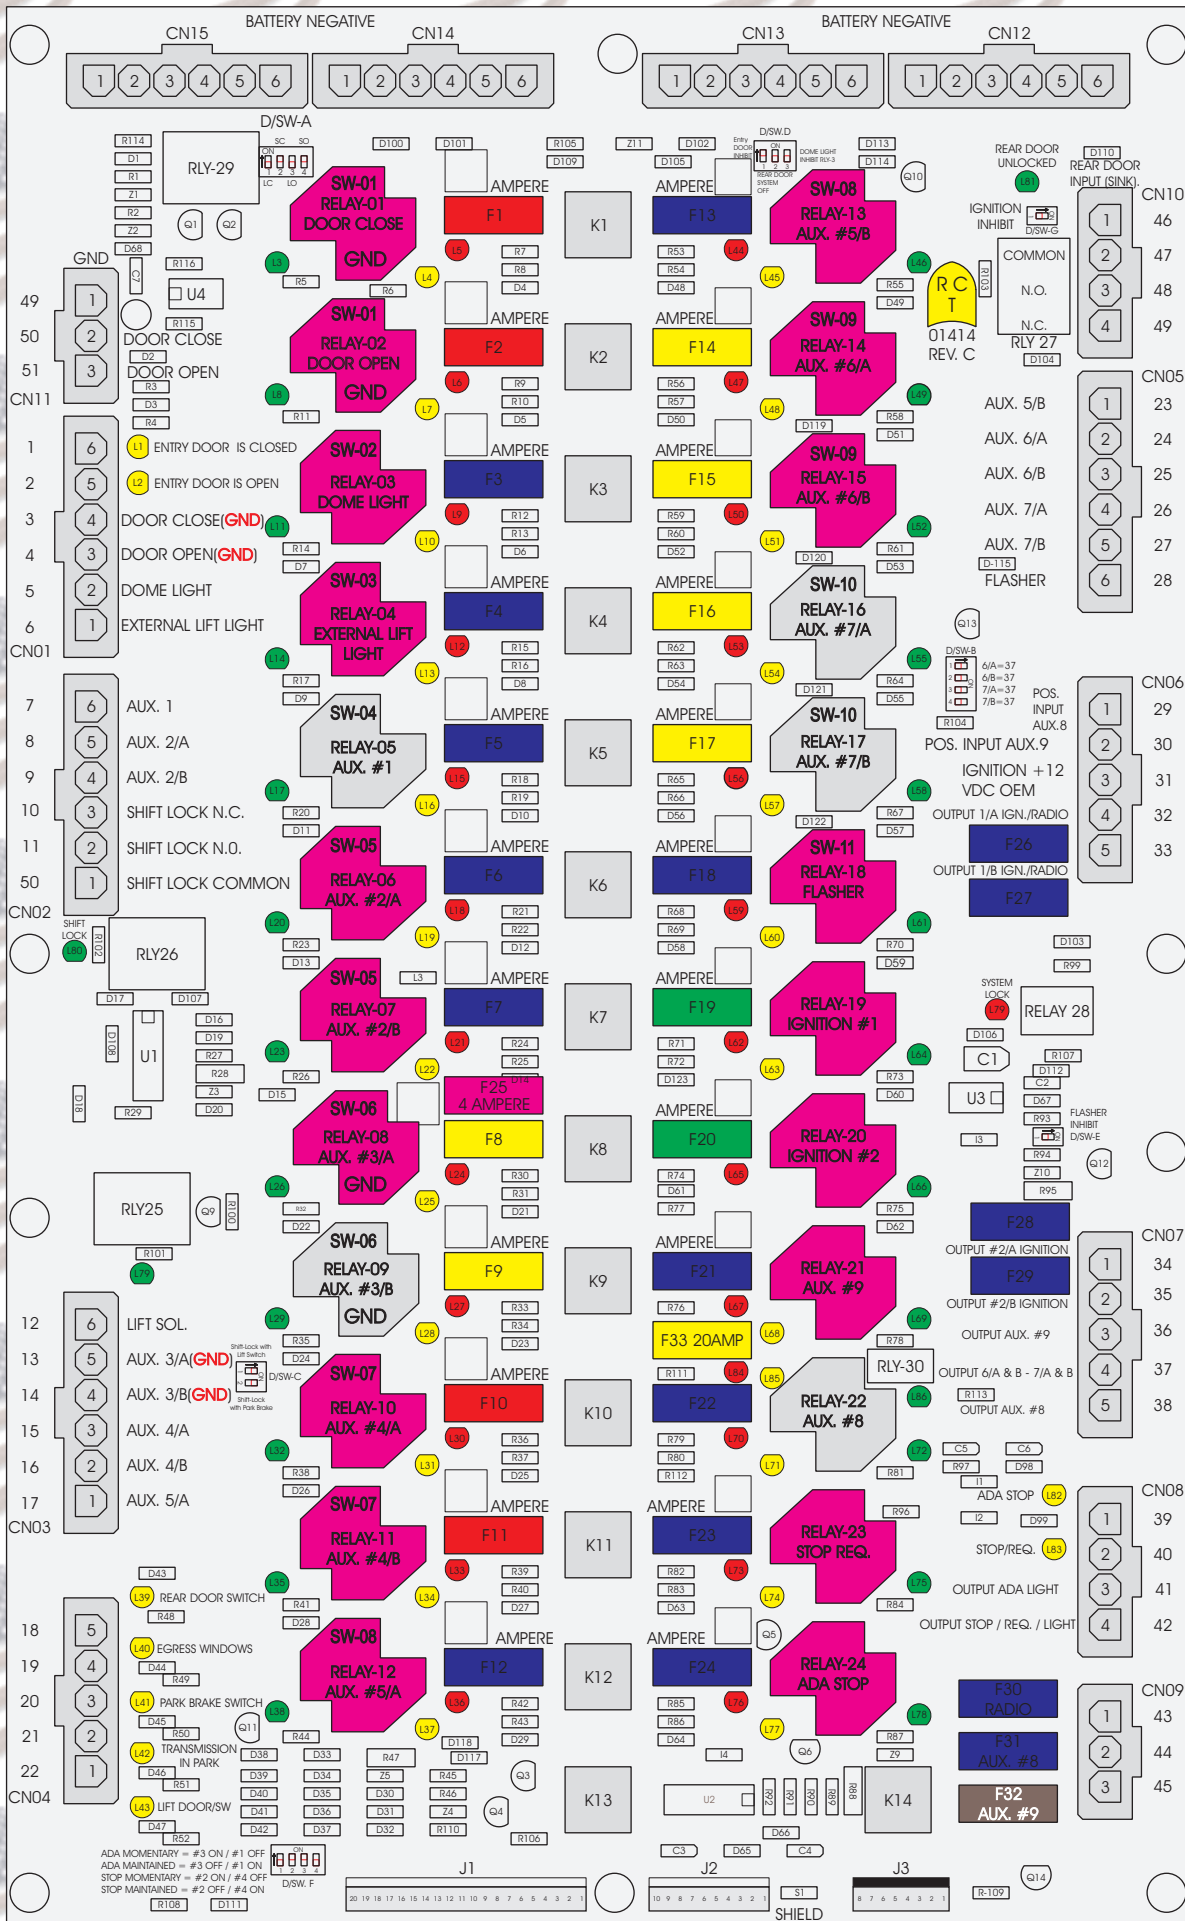

R. C. Tronics Incorporated

RCT-01414-00158

4 AMPERE

10 AMPERE

15 AMPERE

20 AMPERE

25 AMPERE

30 AMPERE

Comes With System

J1 20 19 18 17 16 15 14 13 12 11 10 9 8 7 6 5 4 3 2 1

J2 10 9 8 7 6 5 4 3 2 1

J3 8 7 6 5 4 3 2 1

SHIELD