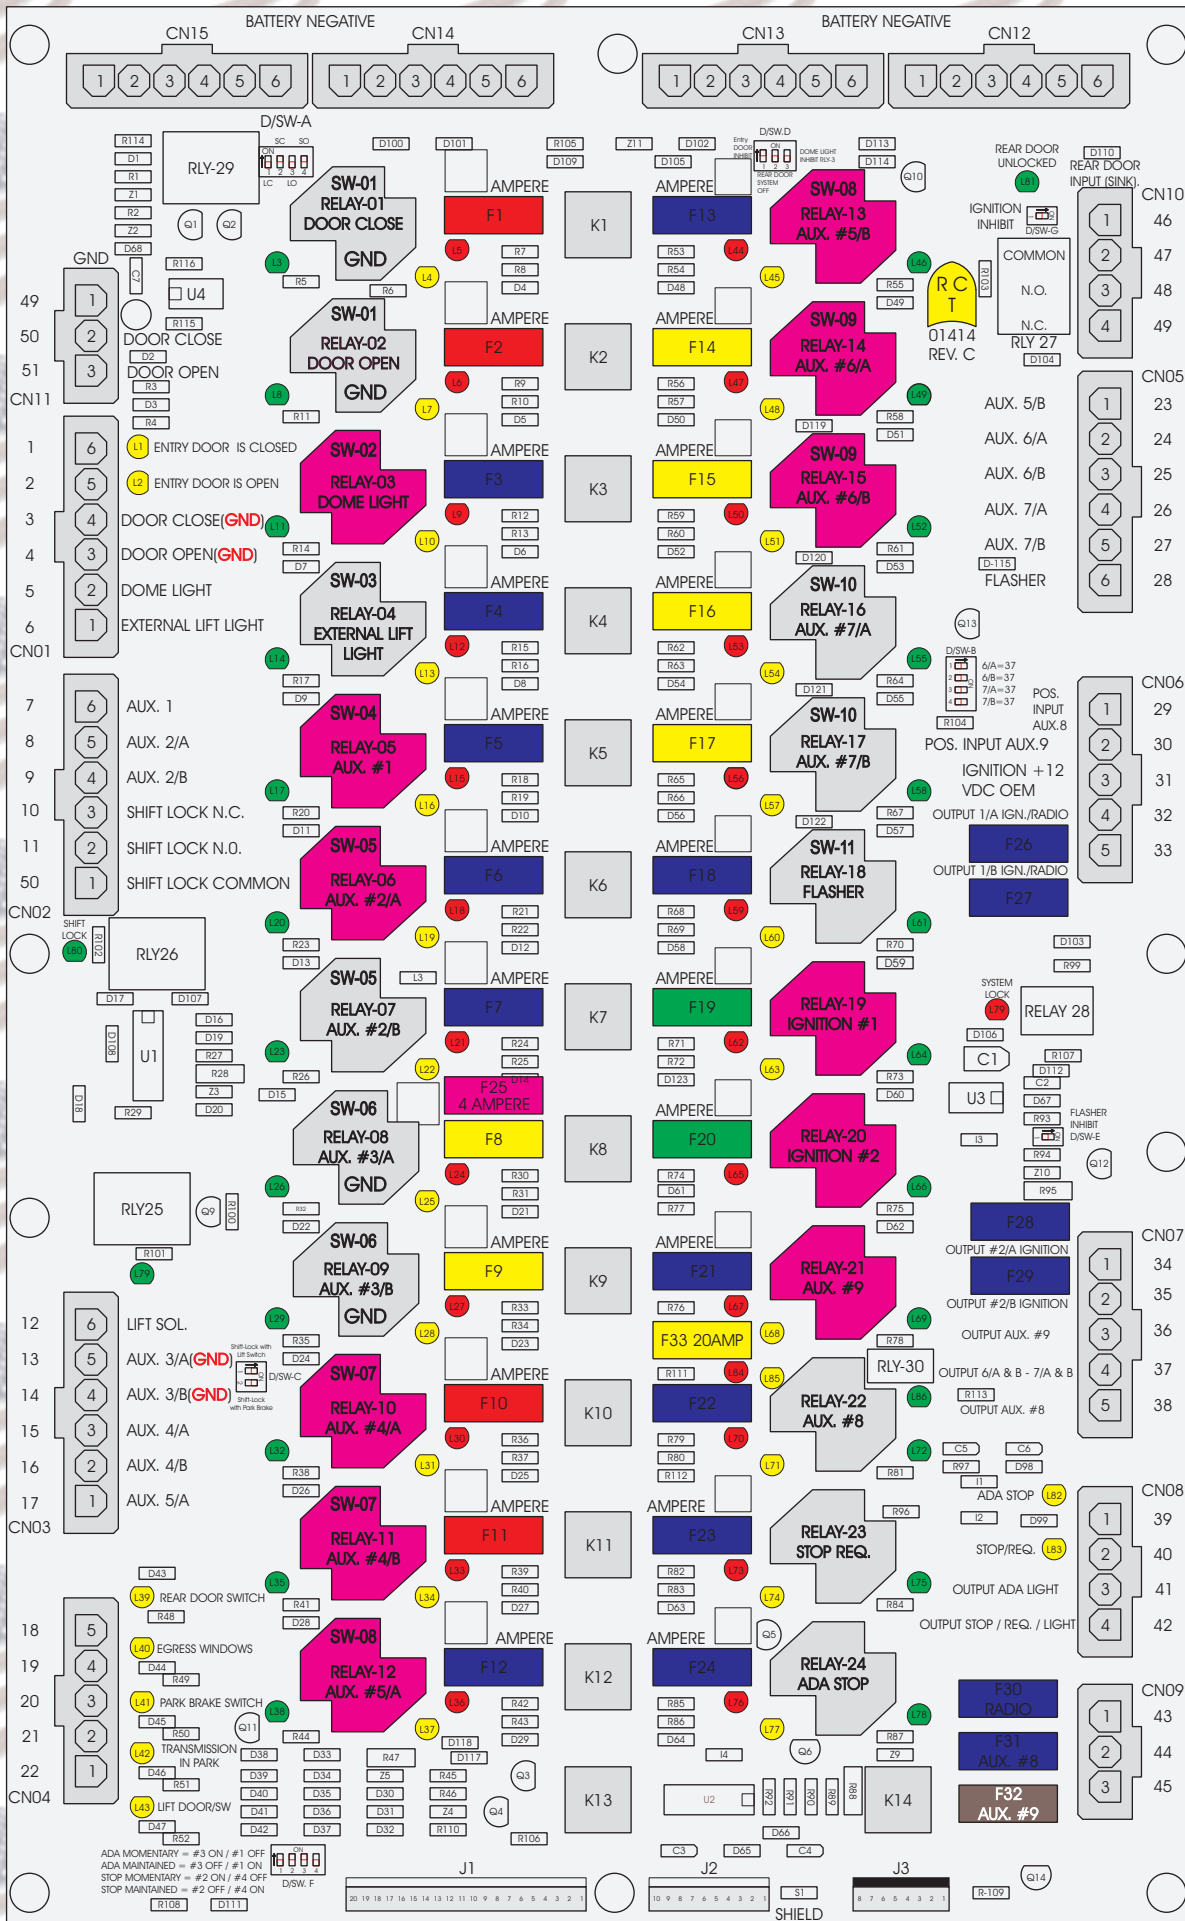

R. C. Tronics Incorporated

RCT-01414-00159

4 AMPERE

10 AMPERE

15 AMPERE

20 AMPERE

25 AMPERE

30 AMPERE

Comes With System

J1 20 19 18 17 16 15 14 13 12 11 10 9 8 7 6 5 4 3 2 1

J2 10 9 8 7 6 5 4 3 2 1

J3 S1 8 7 6 5 4 3 2 1 R-109

SHIELD