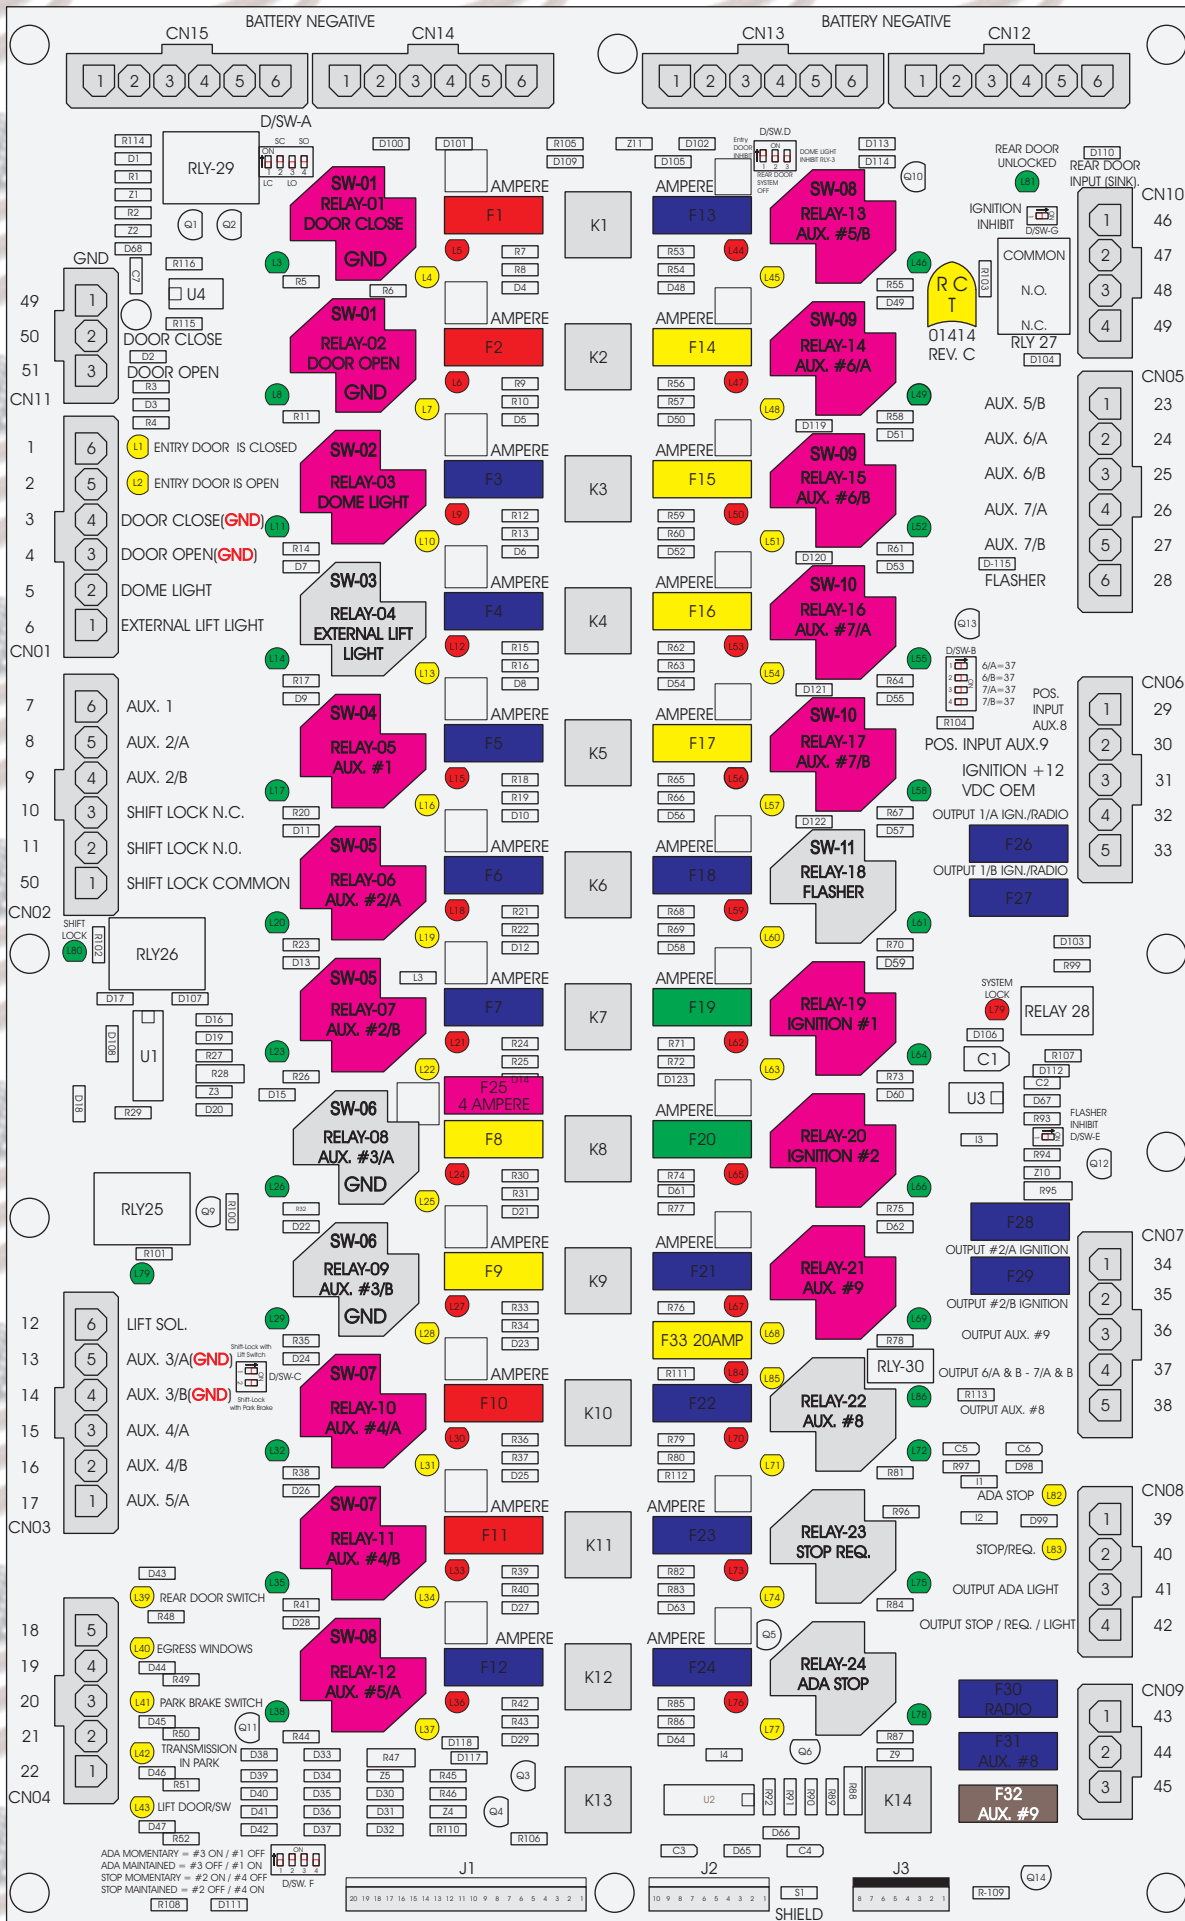

R. C. Tronics Incorporated

RCT-01414-00160

4 AMPERE

10 AMPERE

15 AMPERE

20 AMPERE

25 AMPERE

30 AMPERE

Comes With System

SHIELD