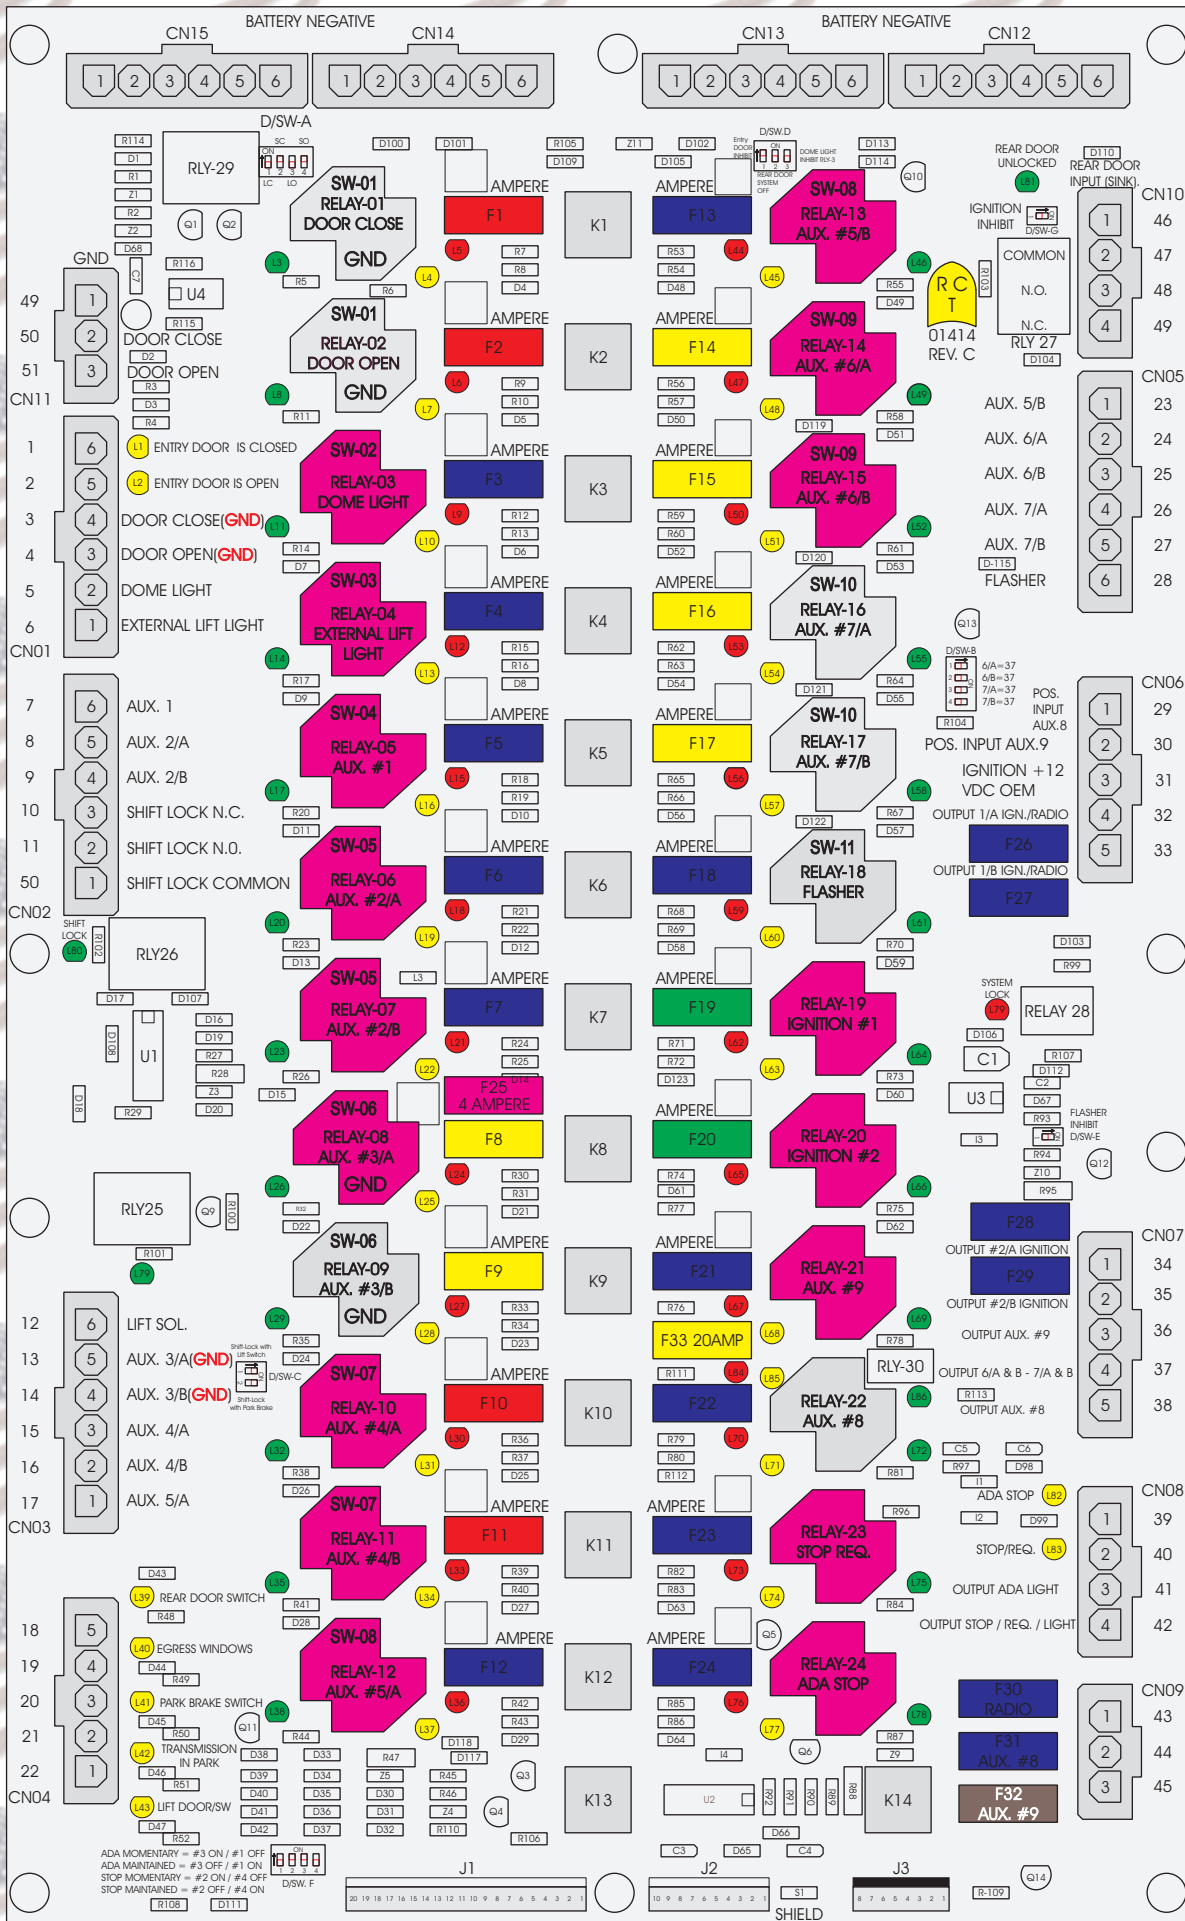

R. C. Tronics Incorporated

RCT-01414-00161

4 AMPERE

10 AMPERE

15 AMPERE

20 AMPERE

25 AMPERE

30 AMPERE

Comes With System

J1 20 19 18 17 16 15 14 13 12 11 10 9 8 7 6 5 4 3 2 1

J2 10 9 8 7 6 5 4 3 2 1

J3 8 7 6 5 4 3 2 1

SHIELD