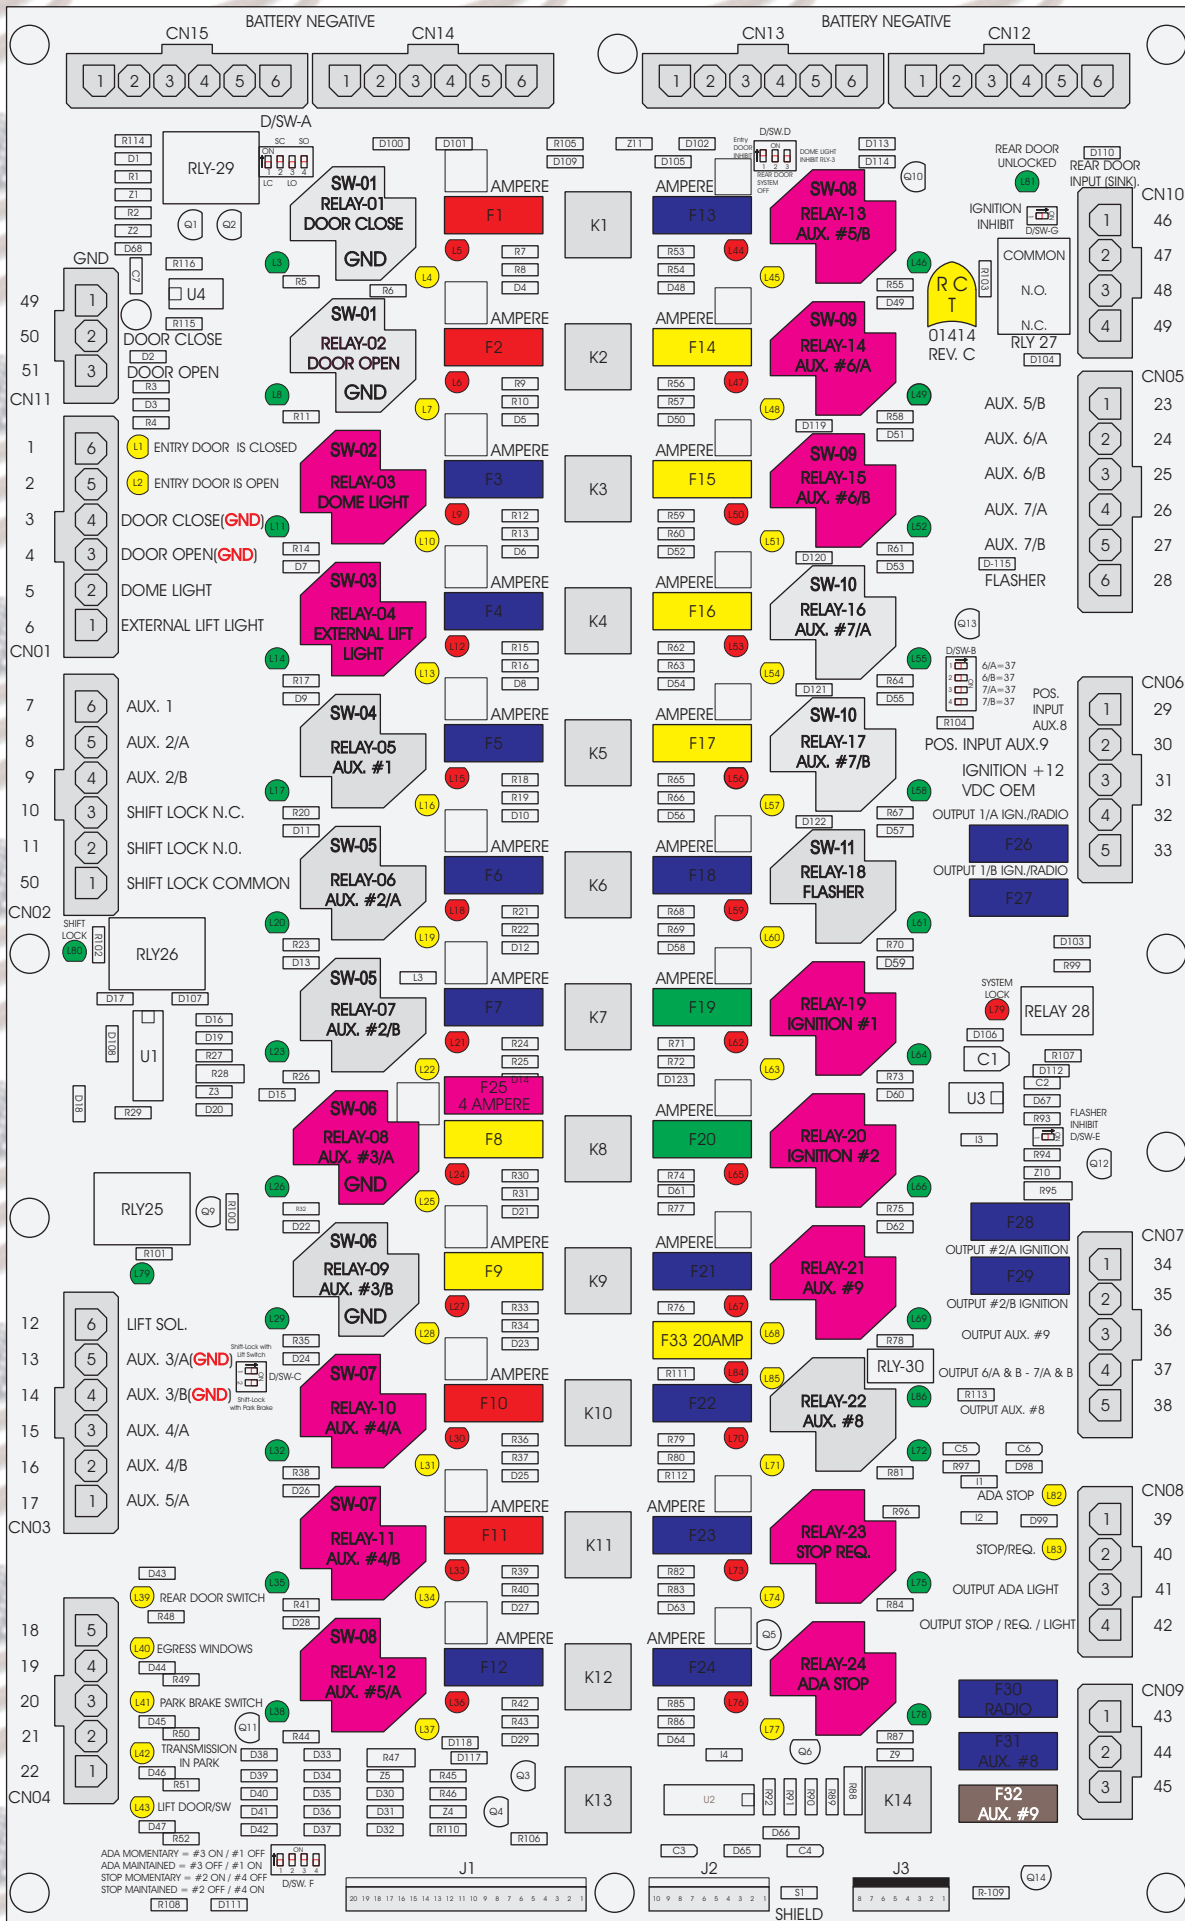

R. C. Tronics Incorporated

RCT-01414-00163

4 AMPERE

10 AMPERE

15 AMPERE

20 AMPERE

25 AMPERE

30 AMPERE

Comes With System

J1 20 19 18 17 16 15 14 13 12 11 10 9 8 7 6 5 4 3 2 1

J2 10 9 8 7 6 5 4 3 2 1

J3 S1 8 7 6 5 4 3 2 1 R-109

SHIELD