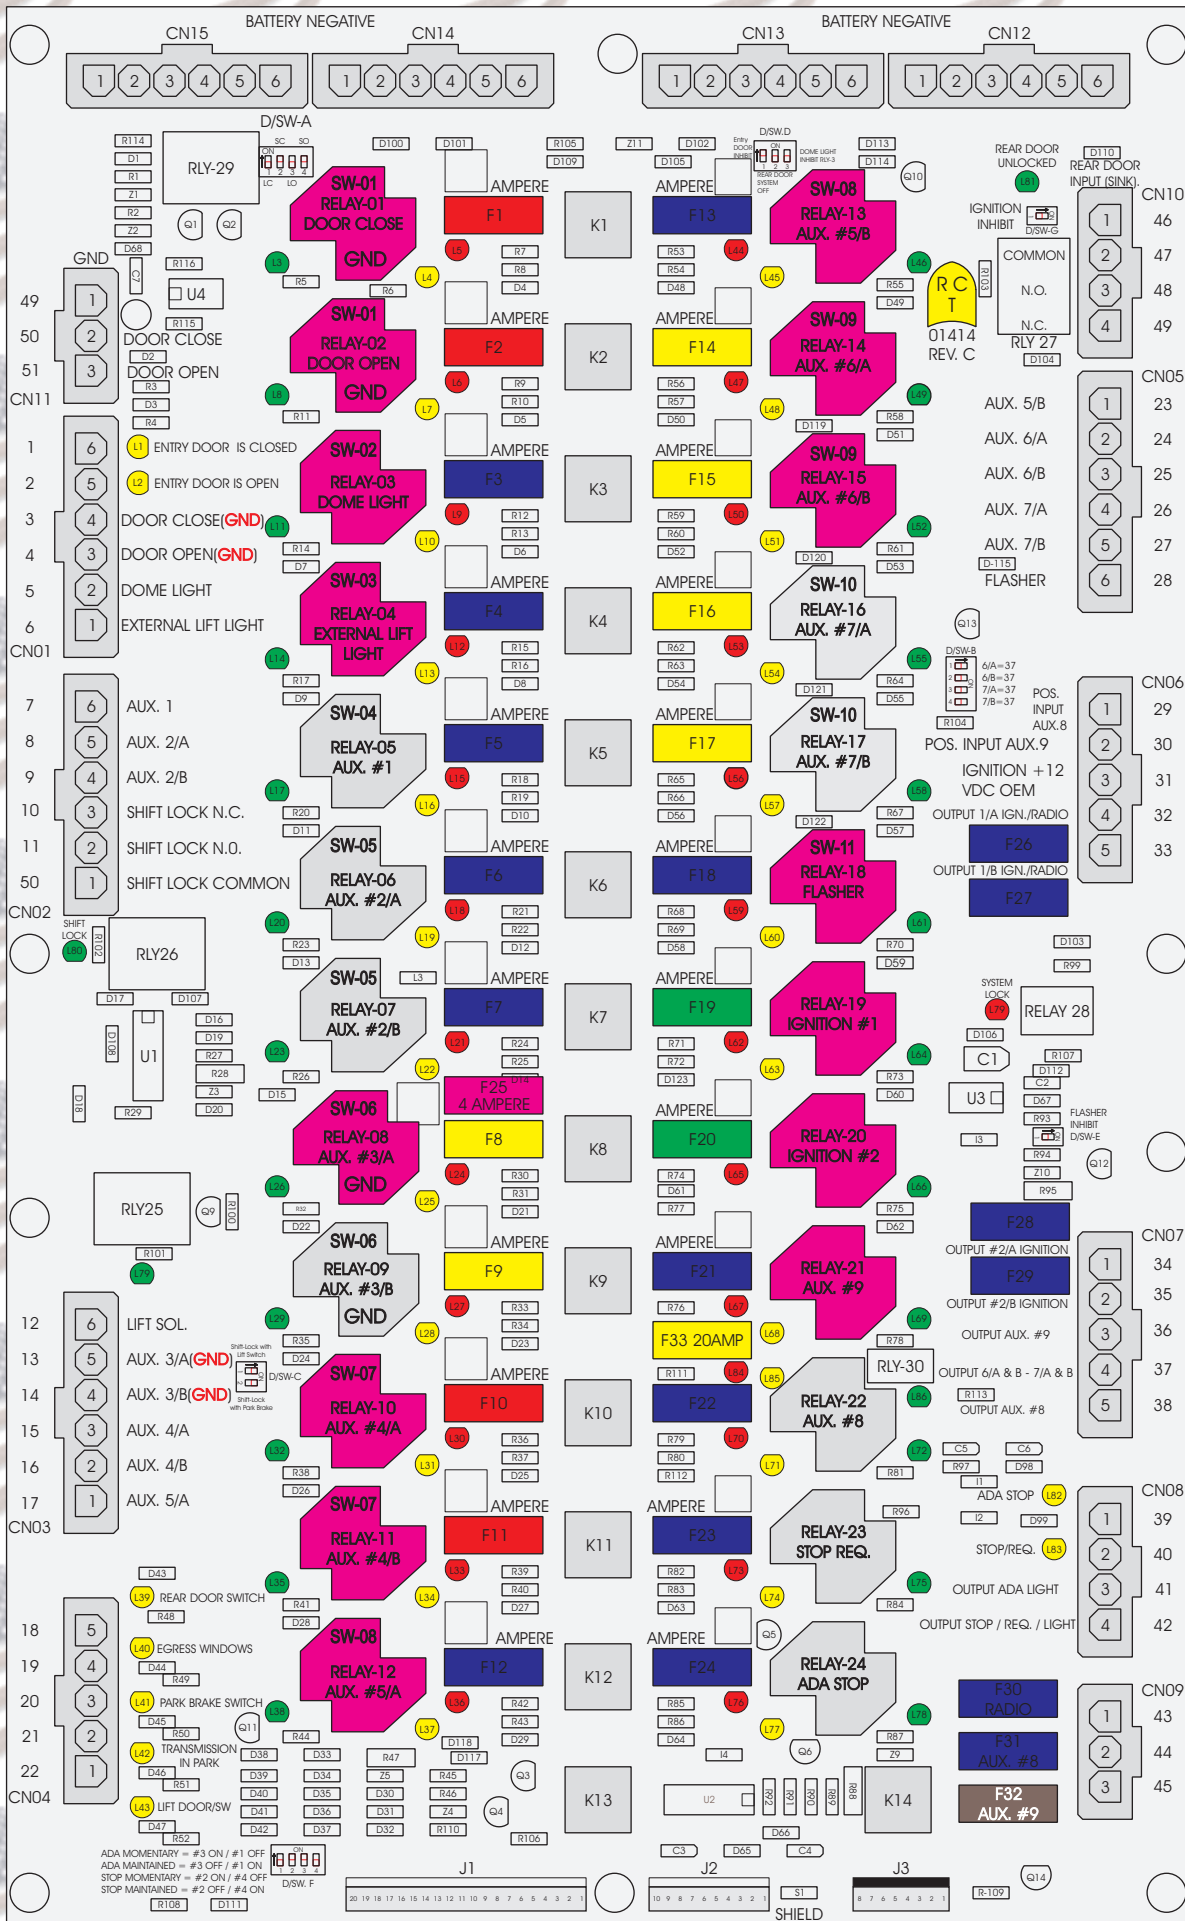

R. C. Ironics Incorporated

RCT-01414-00164

4 AMPERE

10 AMPERE

15 AMPERE

20 AMPERE

25 AMPERE

30 AMPERE

Comes With System

ADA MOMENTARY = #3 ON / #1 OFF
 ADA MAINTAINED = #3 OFF / #1 ON
 STOP MOMENTARY = #2 ON / #4 OFF
 STOP MAINTAINED = #2 OFF / #4 ON

J1 20 19 18 17 16 15 14 13 12 11 10 9 8 7 6 5 4 3 2 1

J2 10 9 8 7 6 5 4 3 2 1

J3 8 7 6 5 4 3 2 1

SHIELD