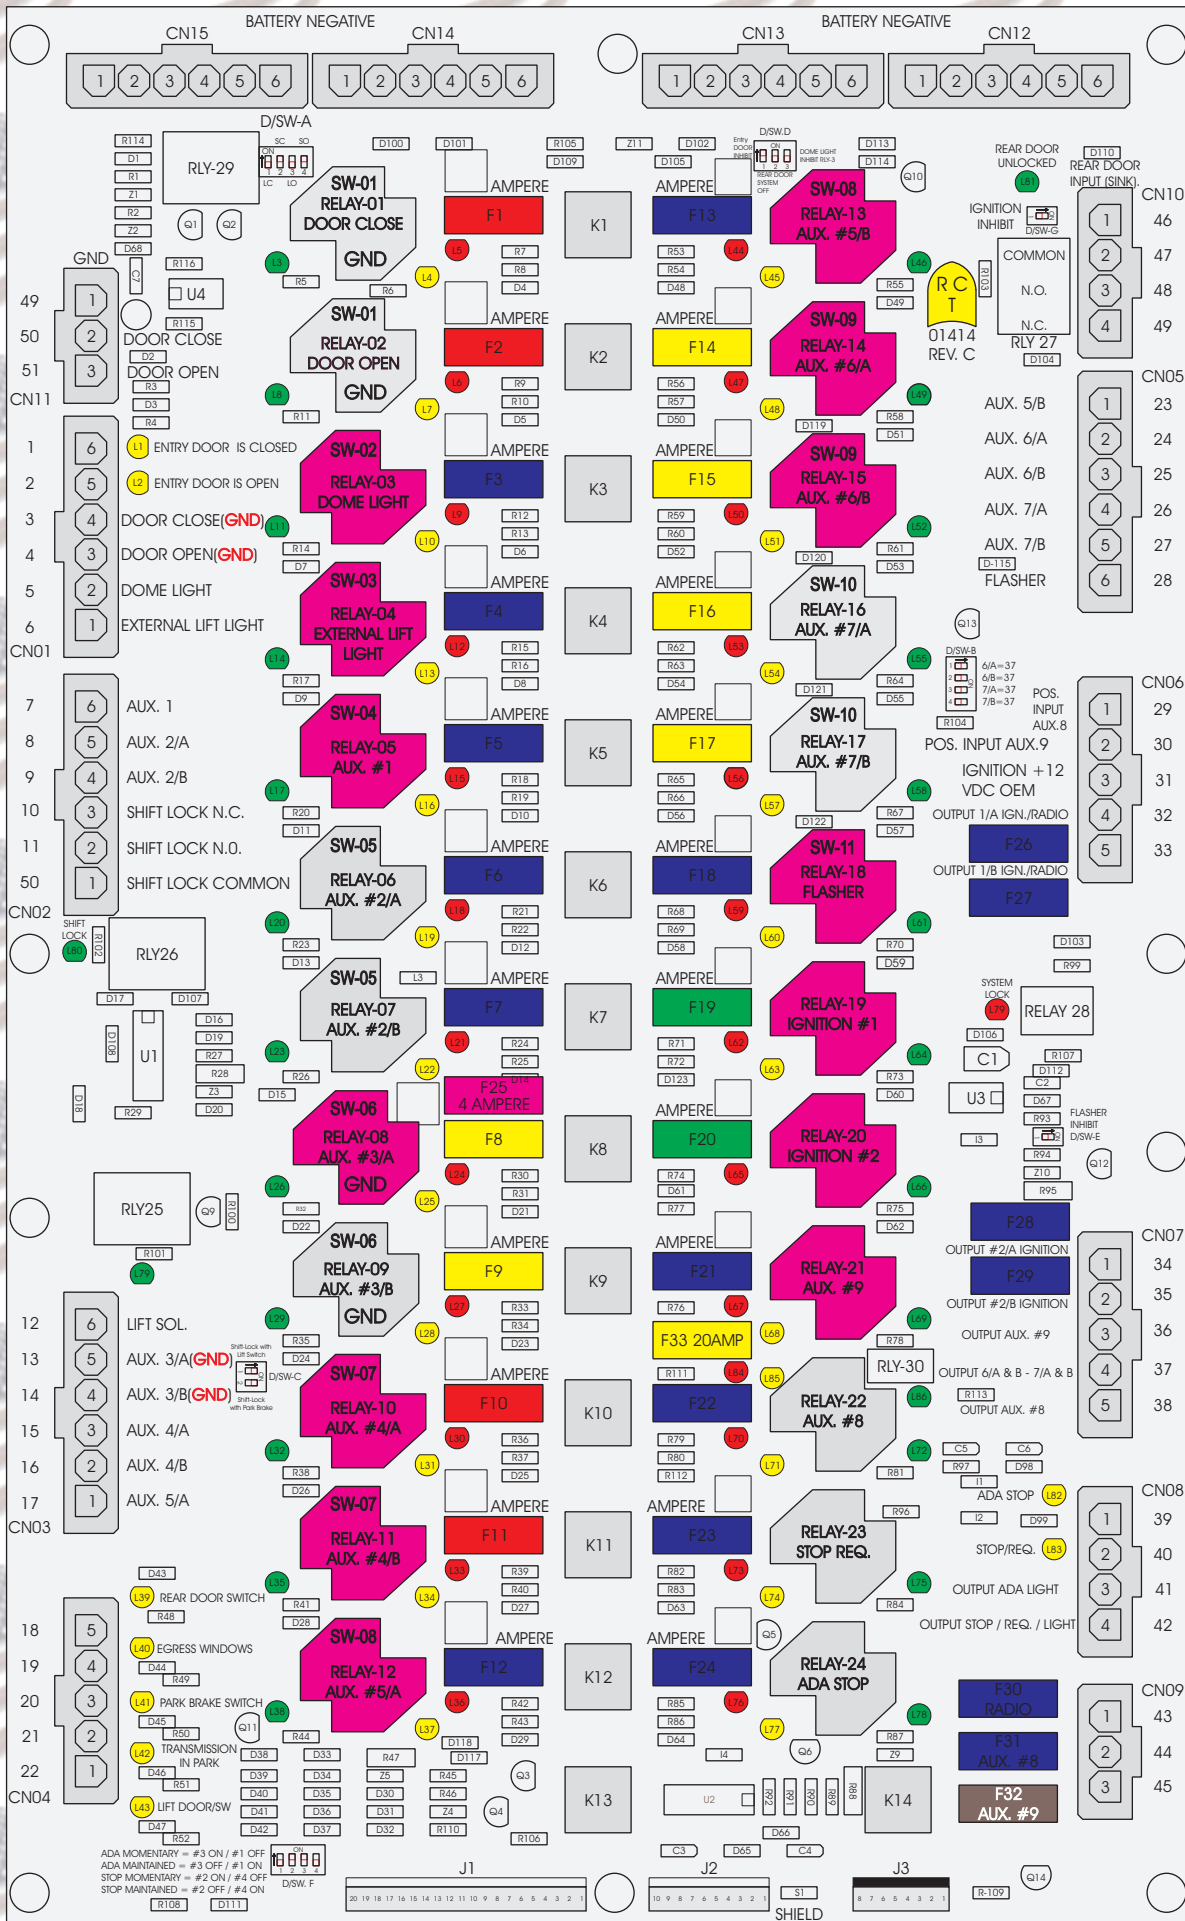

R. C. Tronics Incorporated

RCT-01414-00165

4 AMPERE

10 AMPERE

15 AMPERE

20 AMPERE

25 AMPERE

30 AMPERE

Comes With System

J1 20 19 18 17 16 15 14 13 12 11 10 9 8 7 6 5 4 3 2 1

J2 10 9 8 7 6 5 4 3 2 1

J3 S1 8 7 6 5 4 3 2 1 R-109

SHIELD