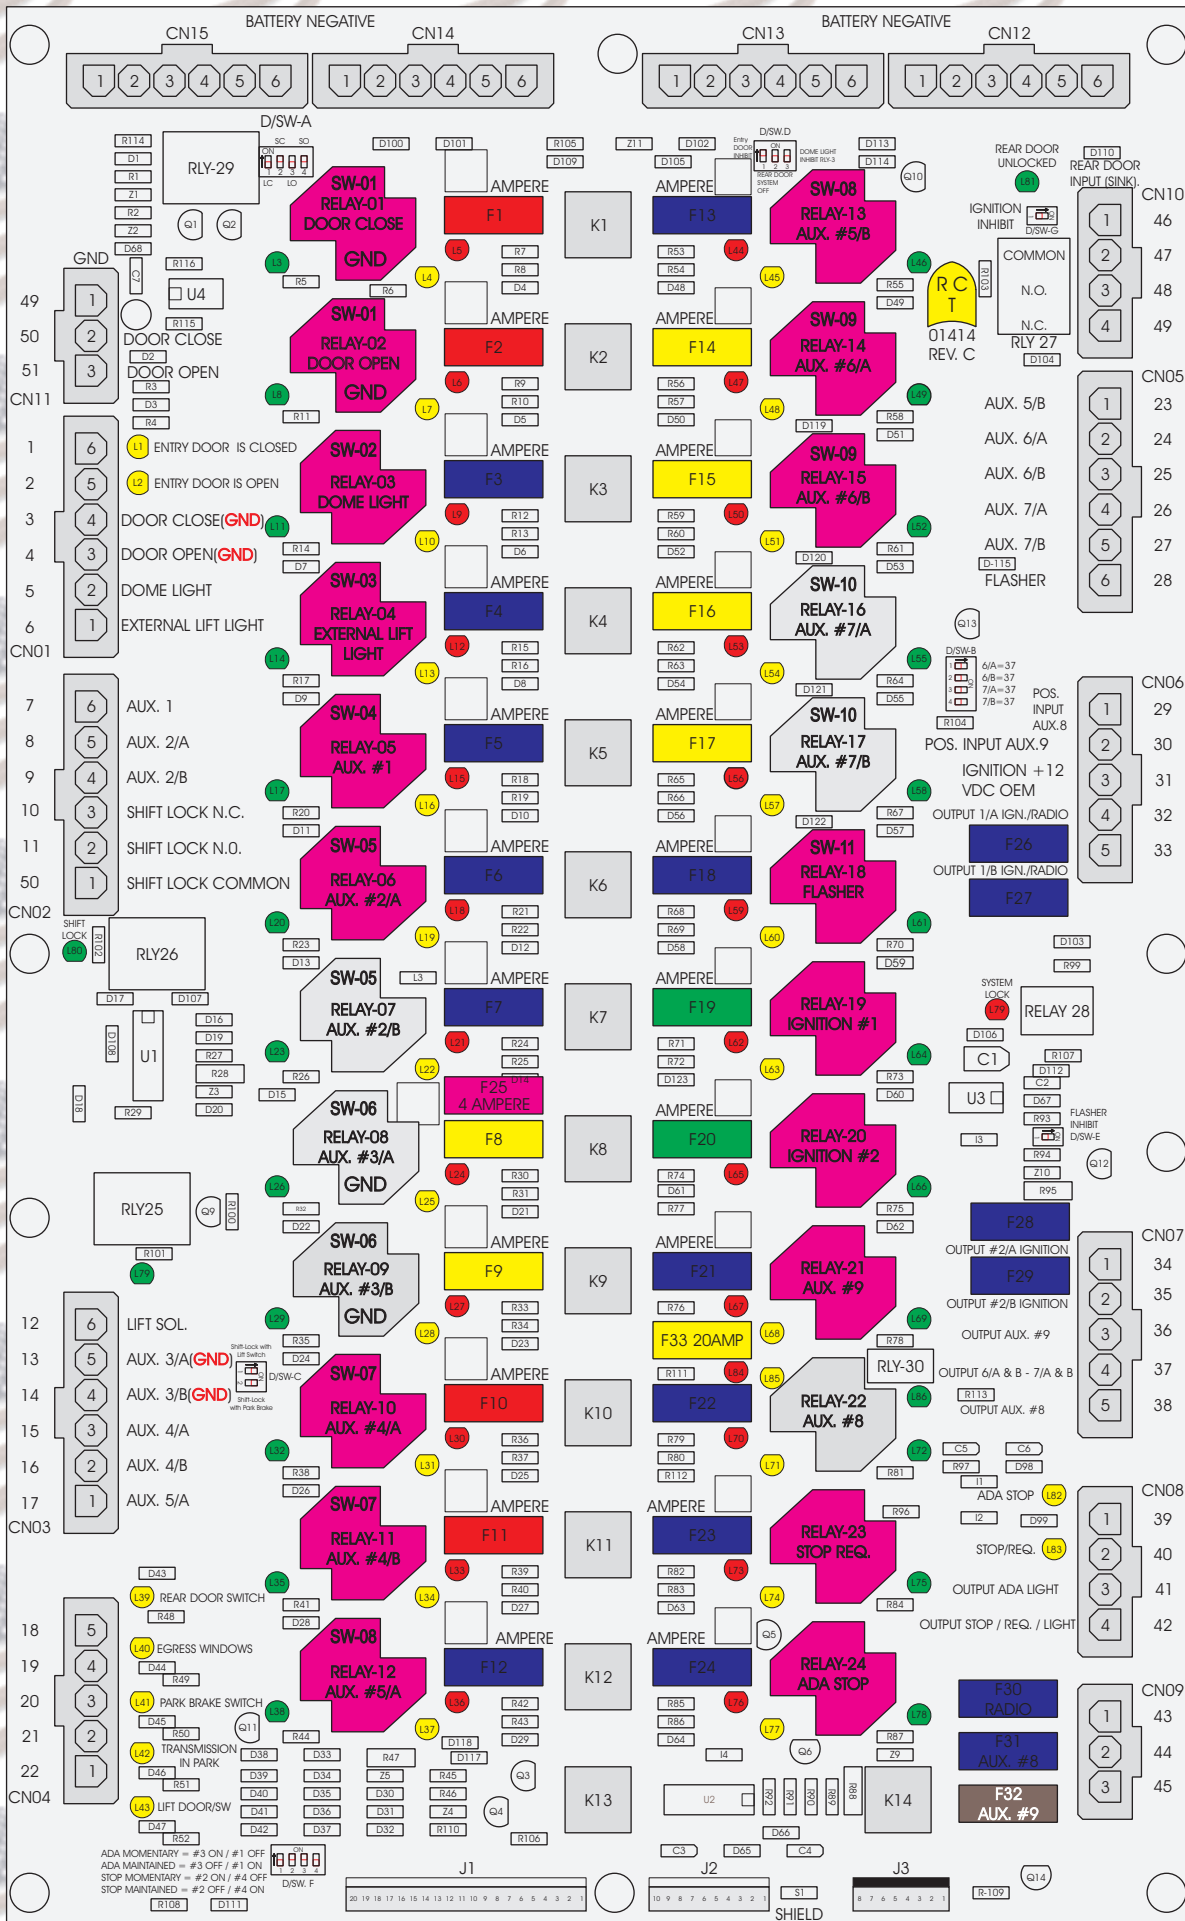

R. C. Ironics Incorporated

RCT-01414-00169

4 AMPERE

10 AMPERE

15 AMPERE

20 AMPERE

25 AMPERE

30 AMPERE

Comes With System

SHIELD