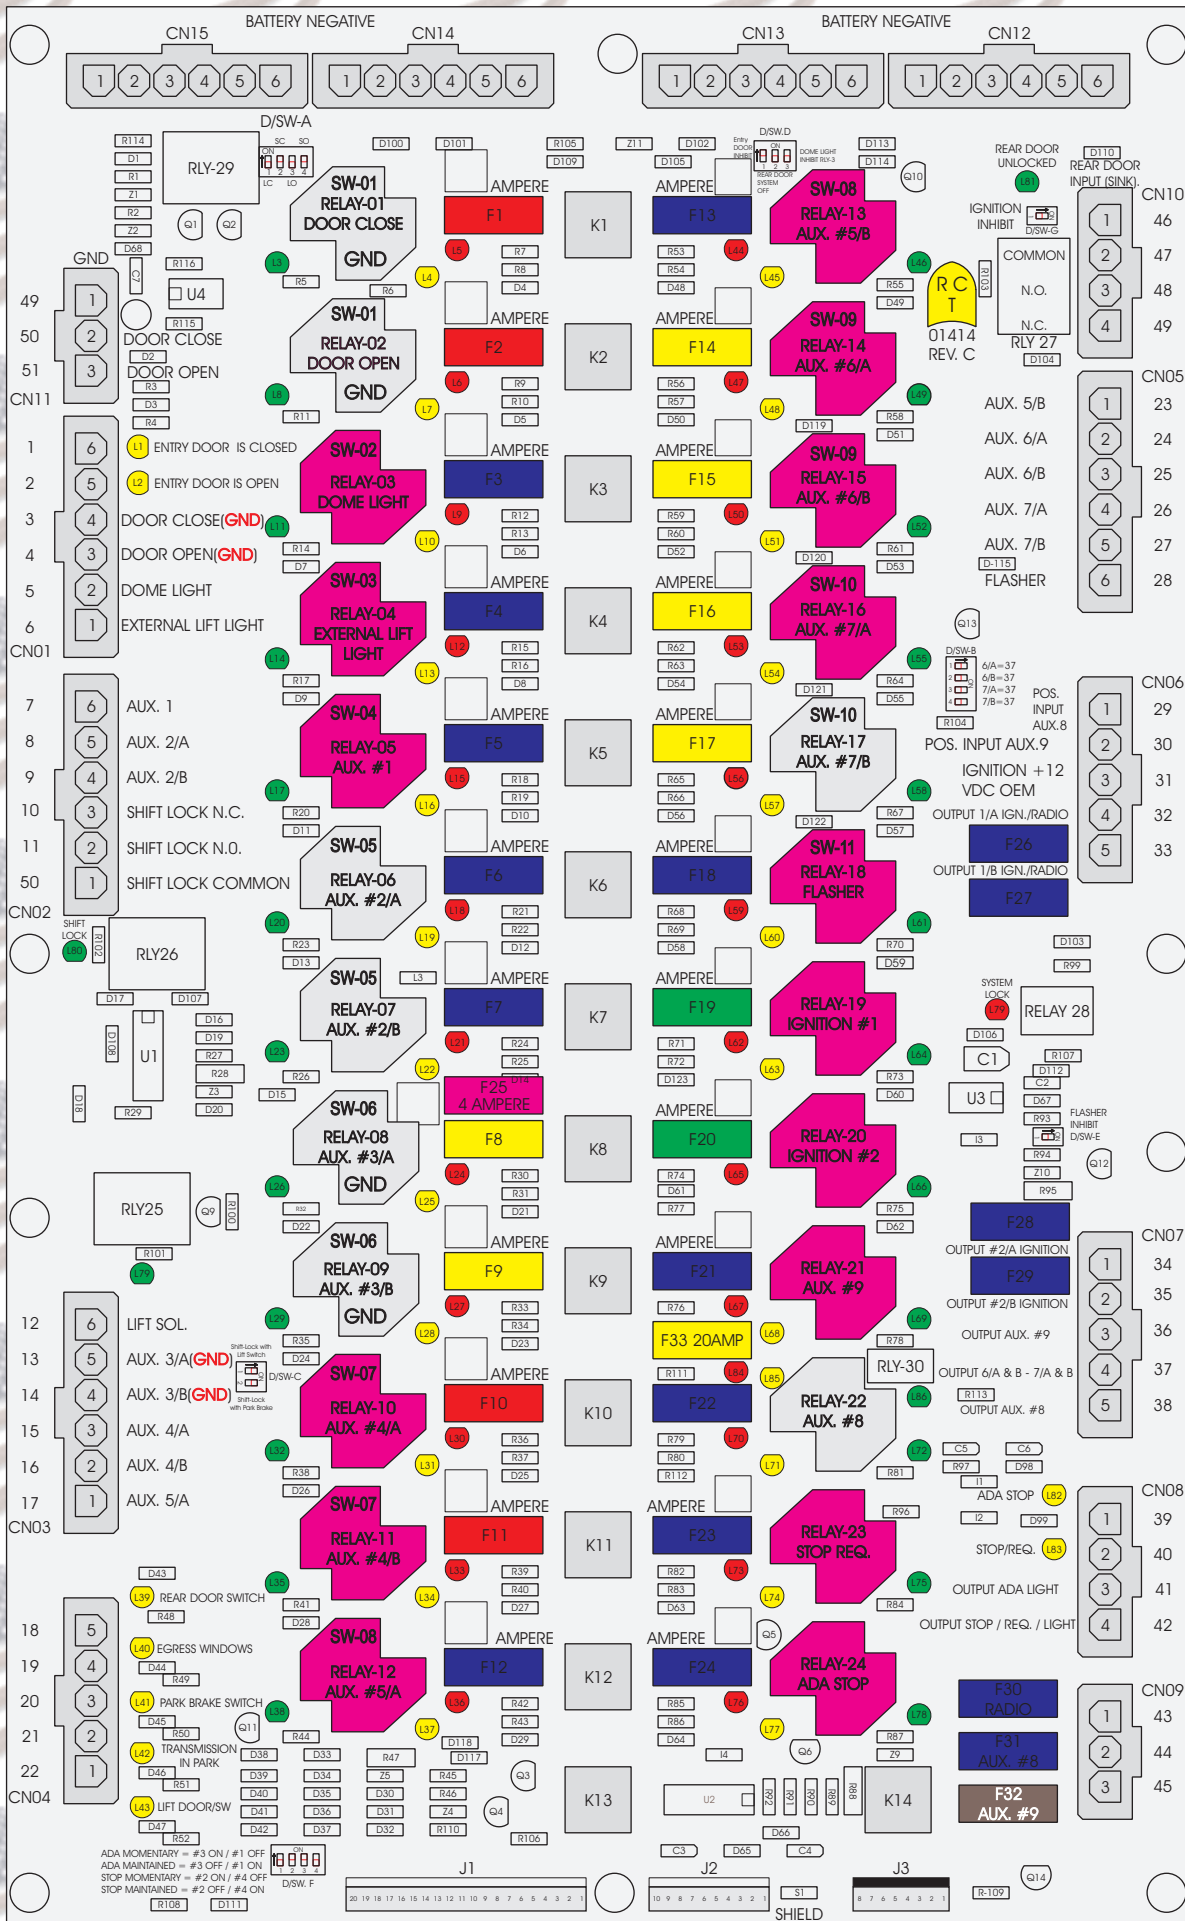

R. C. Tronics Incorporated

RCT-01414-00171

4 AMPERE

10 AMPERE

15 AMPERE

20 AMPERE

25 AMPERE

30 AMPERE

Comes With System