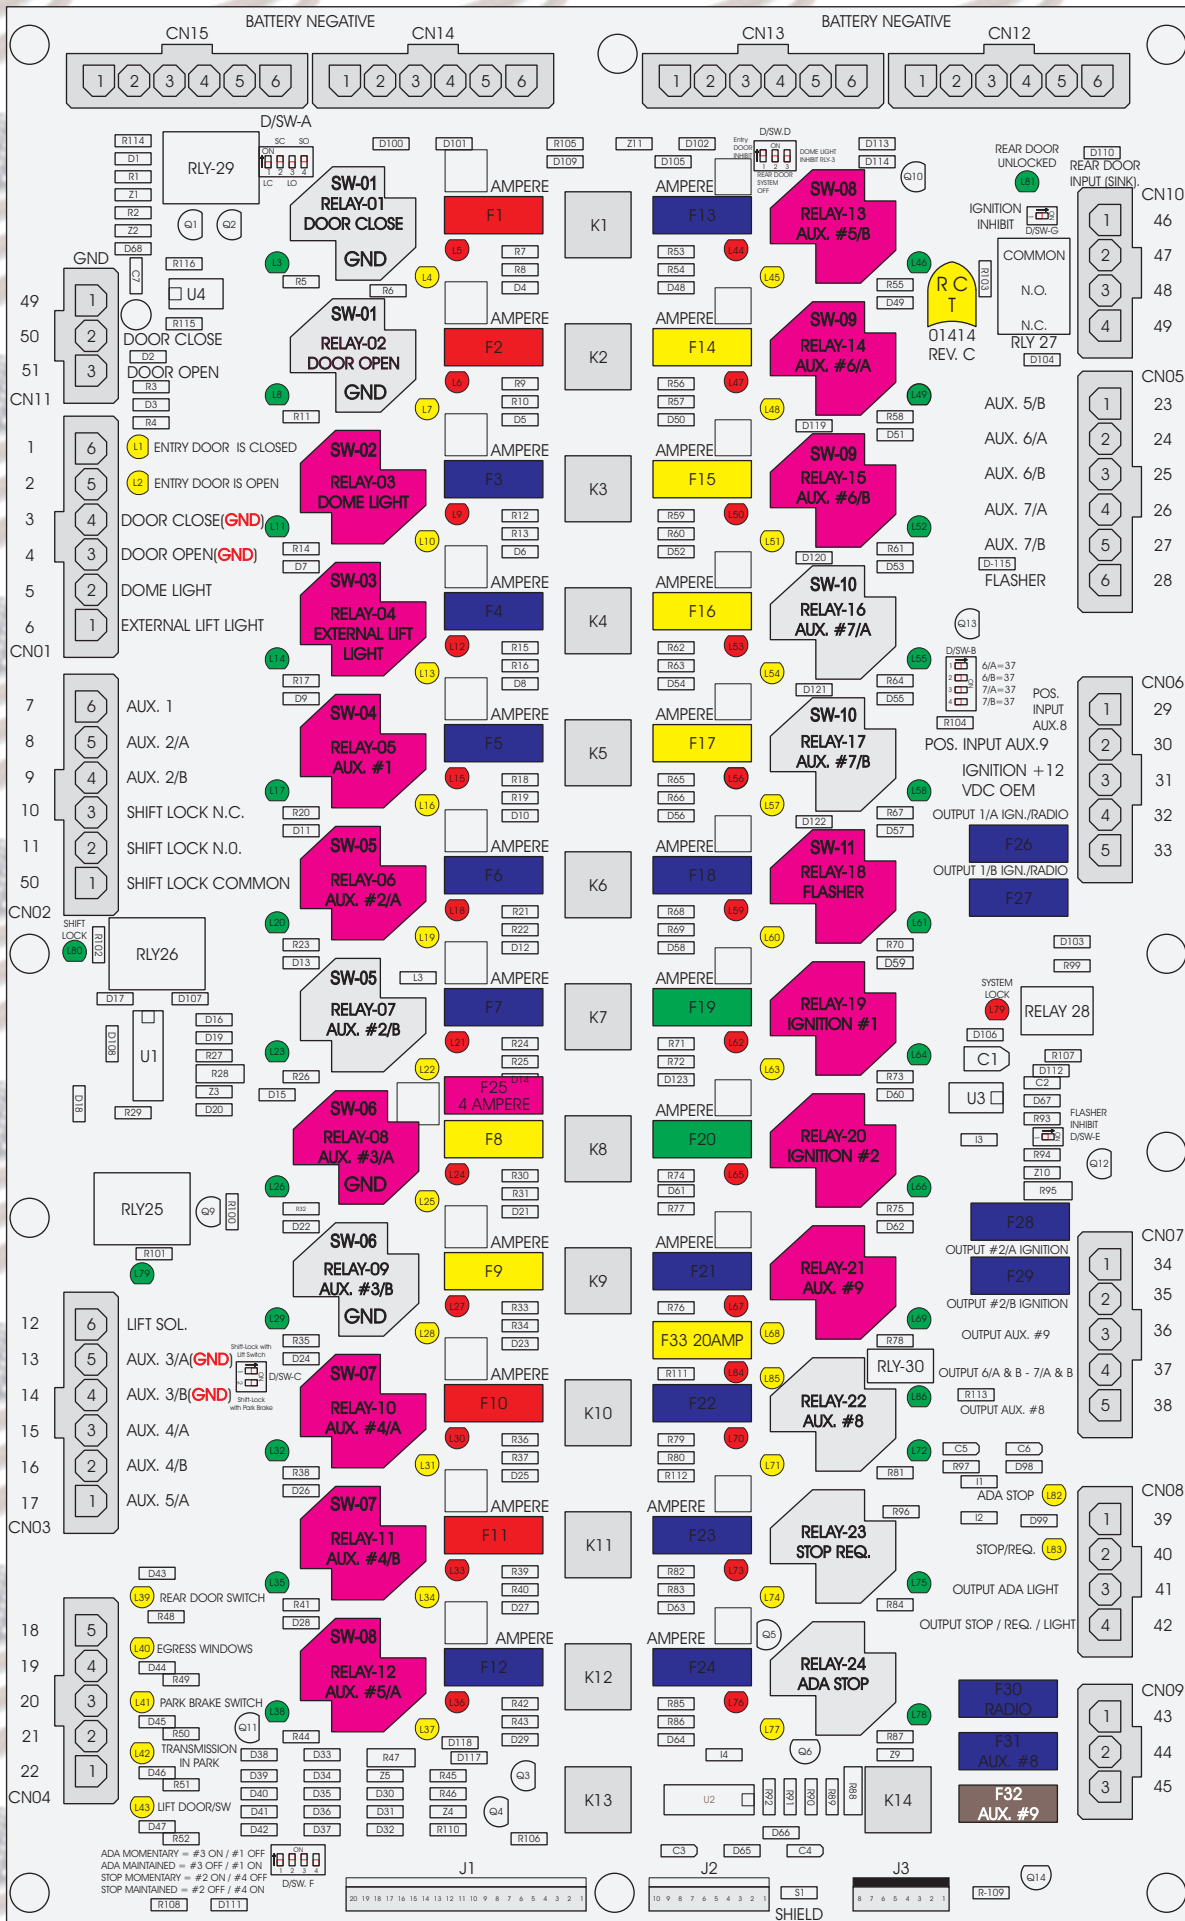

R. C. Tronics Incorporated

RCT-01414-00172

4 AMPERE

10 AMPERE

15 AMPERE

20 AMPERE

25 AMPERE

30 AMPERE

Comes With System

J1 20 19 18 17 16 15 14 13 12 11 10 9 8 7 6 5 4 3 2 1

J2 10 9 8 7 6 5 4 3 2 1

J3 8 7 6 5 4 3 2 1

SHIELD