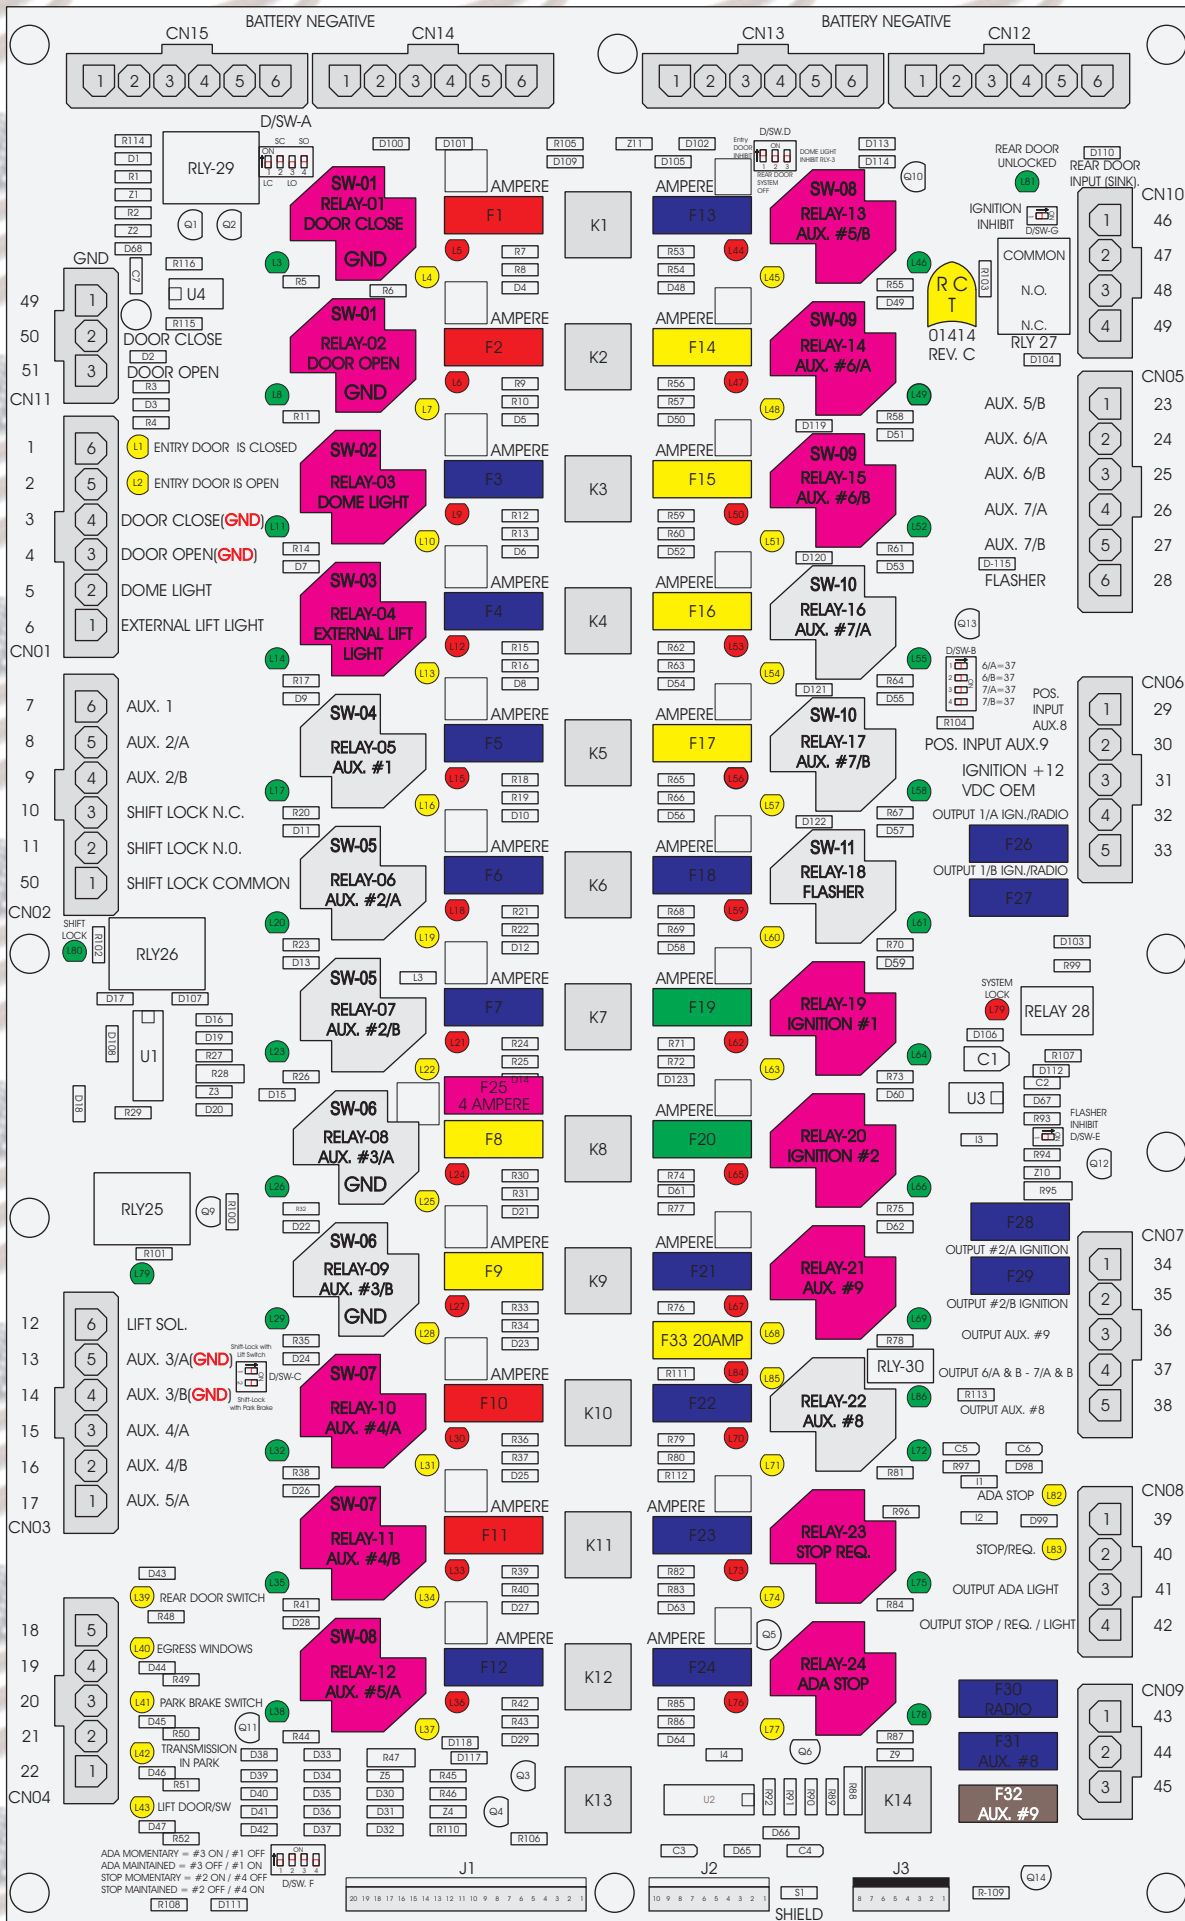

R. C. Tronics Incorporated

RCT-01414-00173

4 AMPERE

10 AMPERE

15 AMPERE

20 AMPERE

25 AMPERE

30 AMPERE

Comes With System

J1 20 19 18 17 16 15 14 13 12 11 10 9 8 7 6 5 4 3 2 1

J2 10 9 8 7 6 5 4 3 2 1

J3 8 7 6 5 4 3 2 1

SHIELD