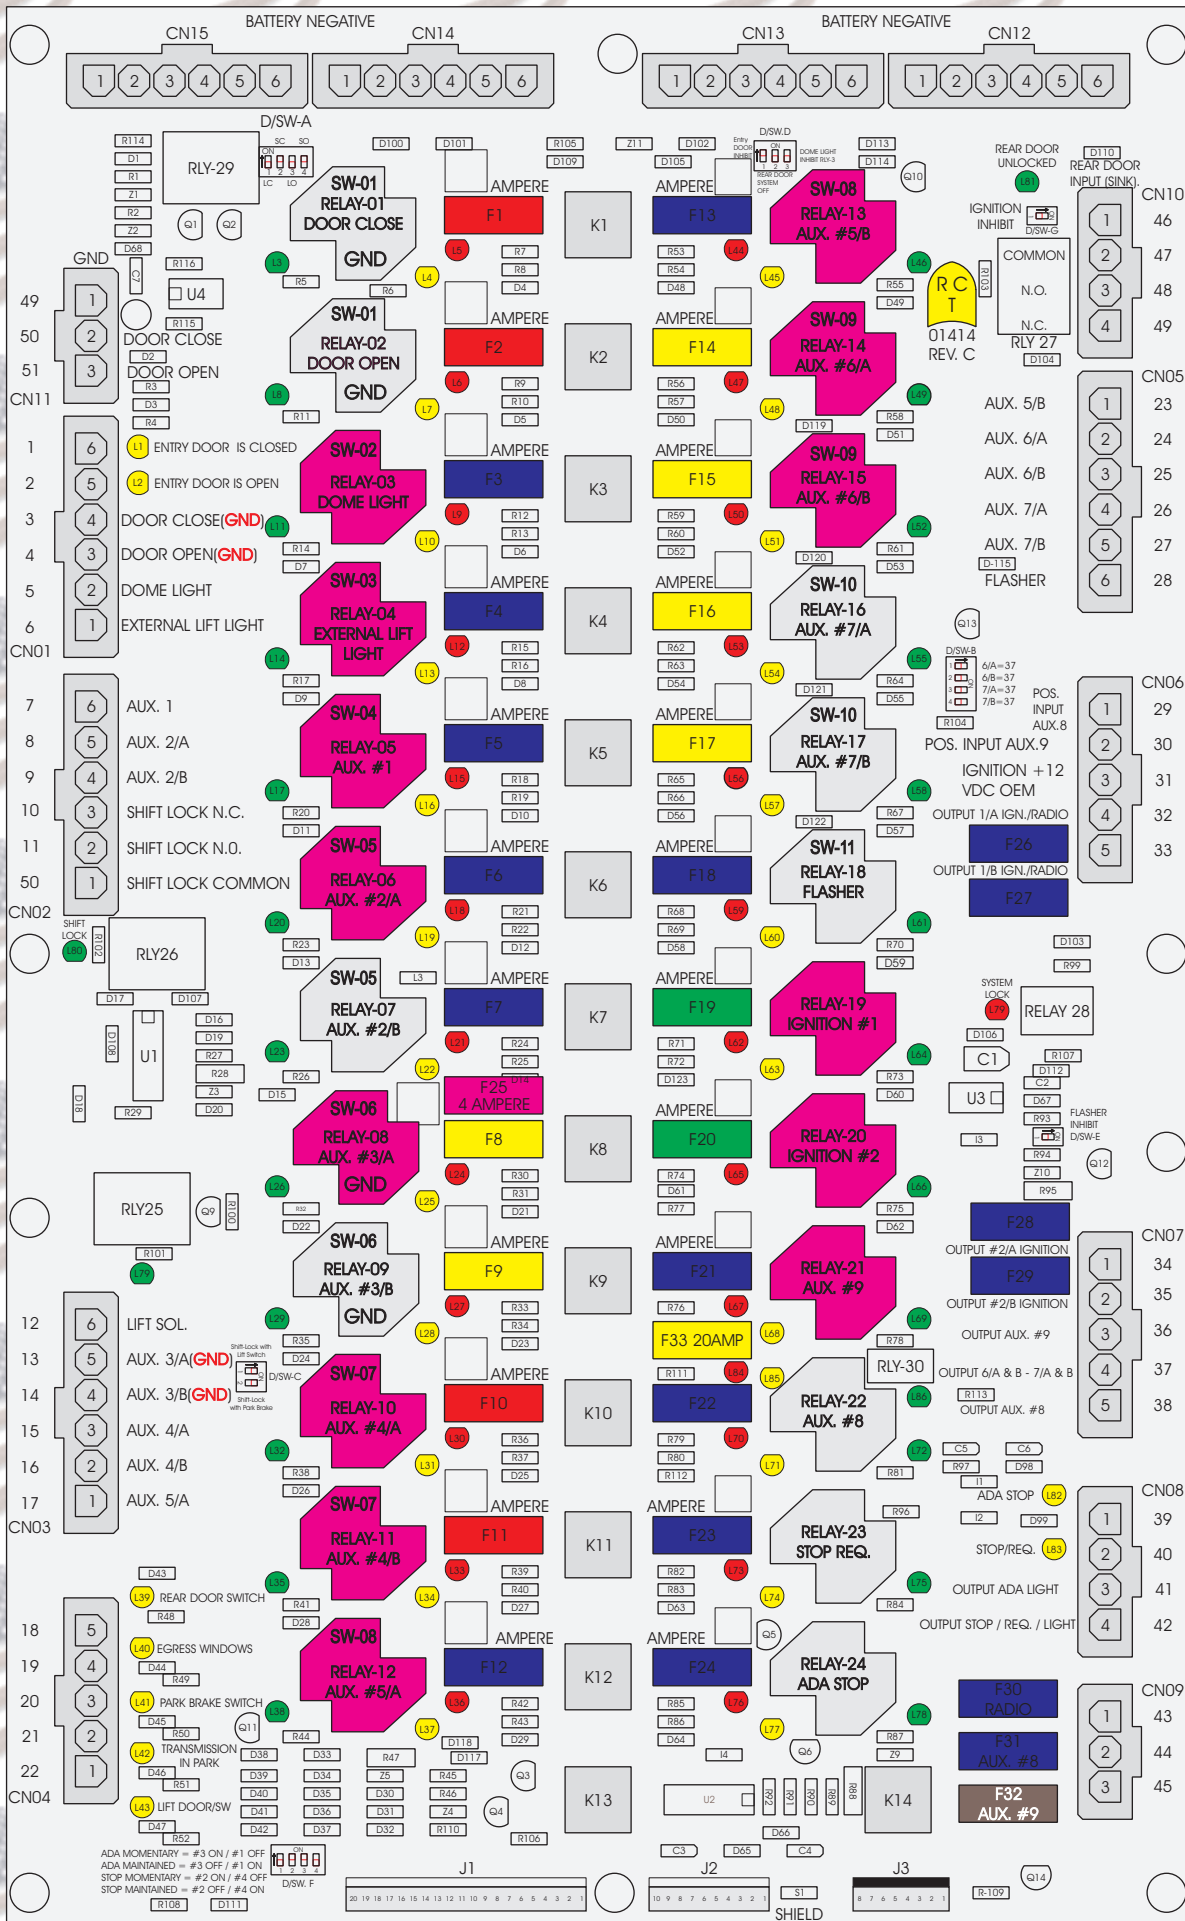

R. C. Tronics Incorporated

RCT-01414-00203

4 AMPERE

10 AMPERE

15 AMPERE

20 AMPERE

25 AMPERE

30 AMPERE

Comes With System

J1 20 19 18 17 16 15 14 13 12 11 10 9 8 7 6 5 4 3 2 1

J2 10 9 8 7 6 5 4 3 2 1

J3 8 7 6 5 4 3 2 1

SHIELD