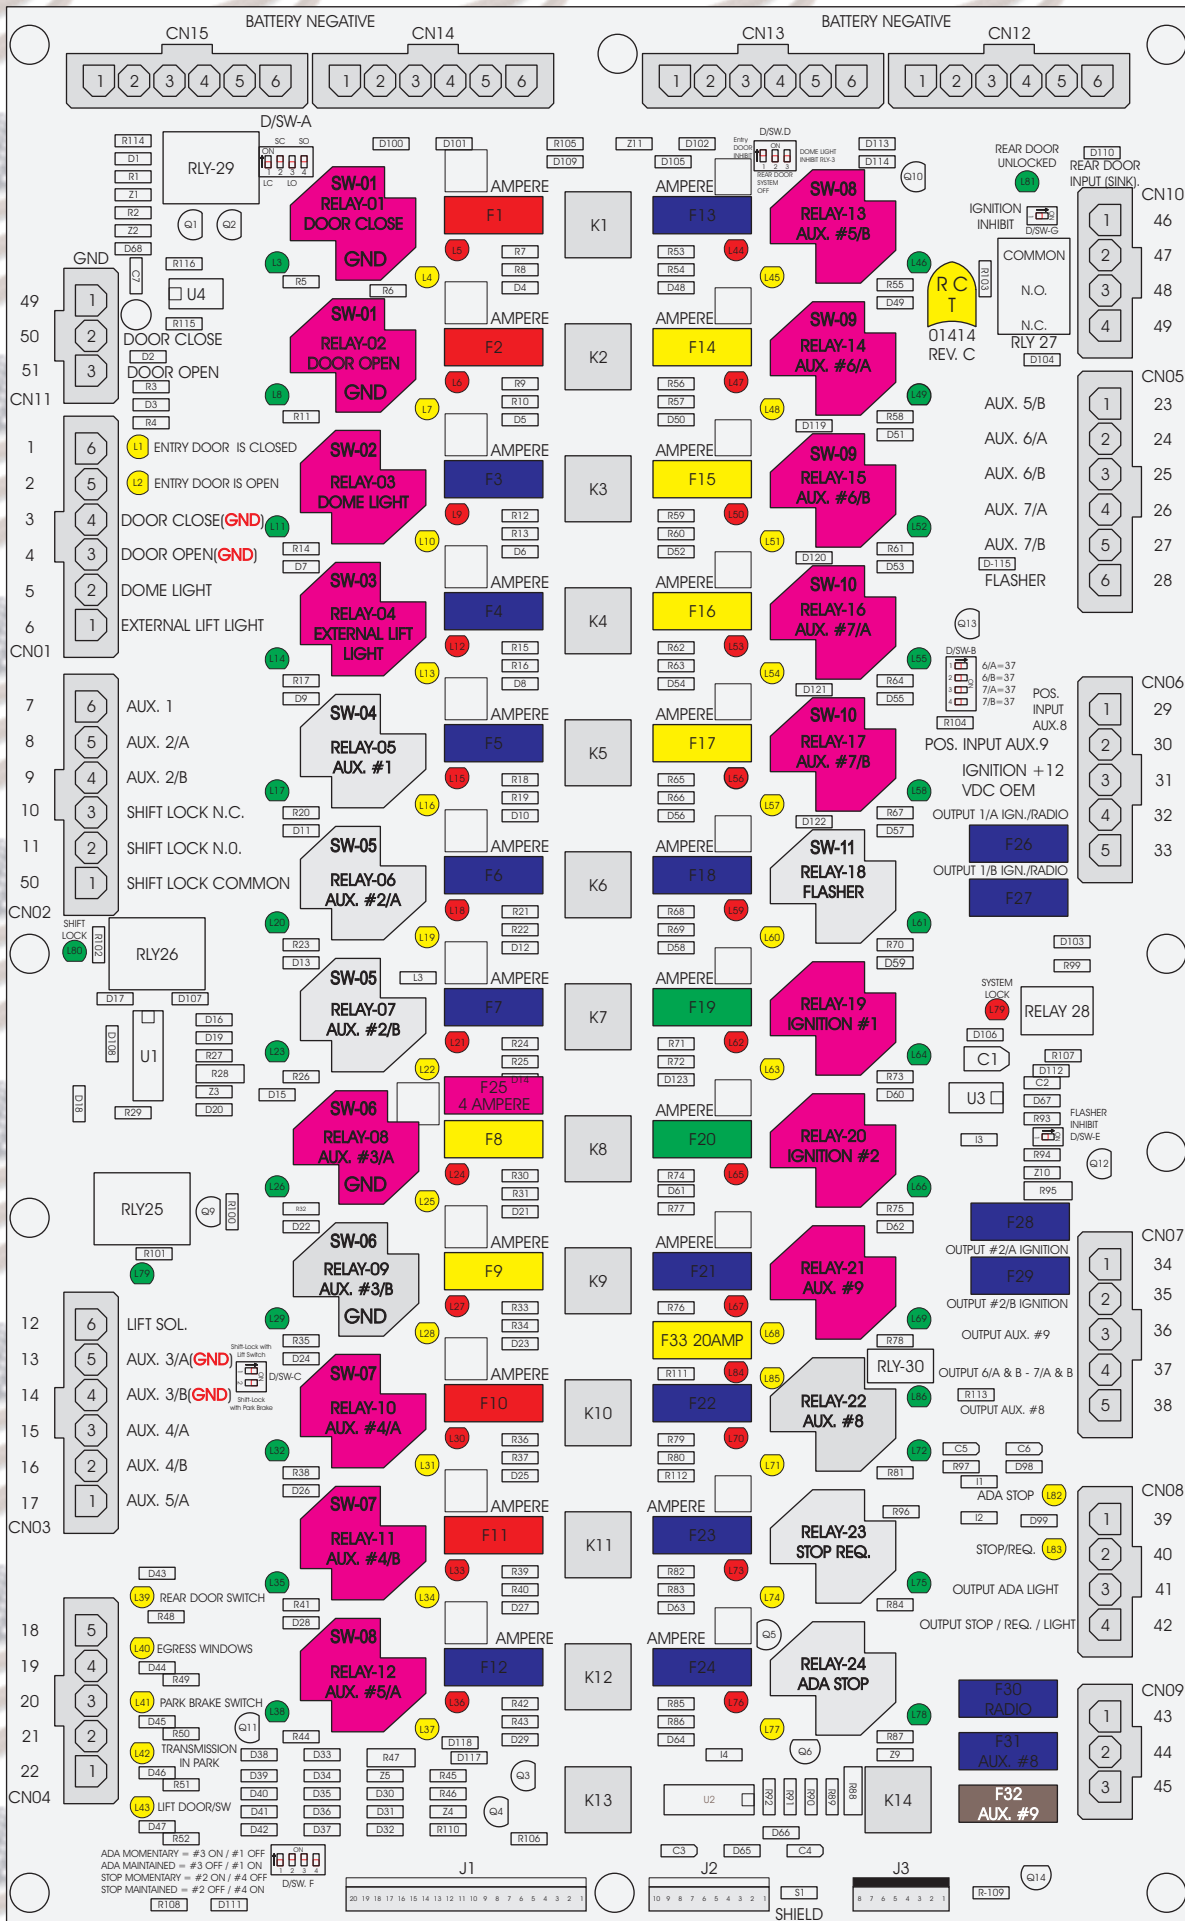

R. C. Tronics Incorporated

RCT-01414-00204