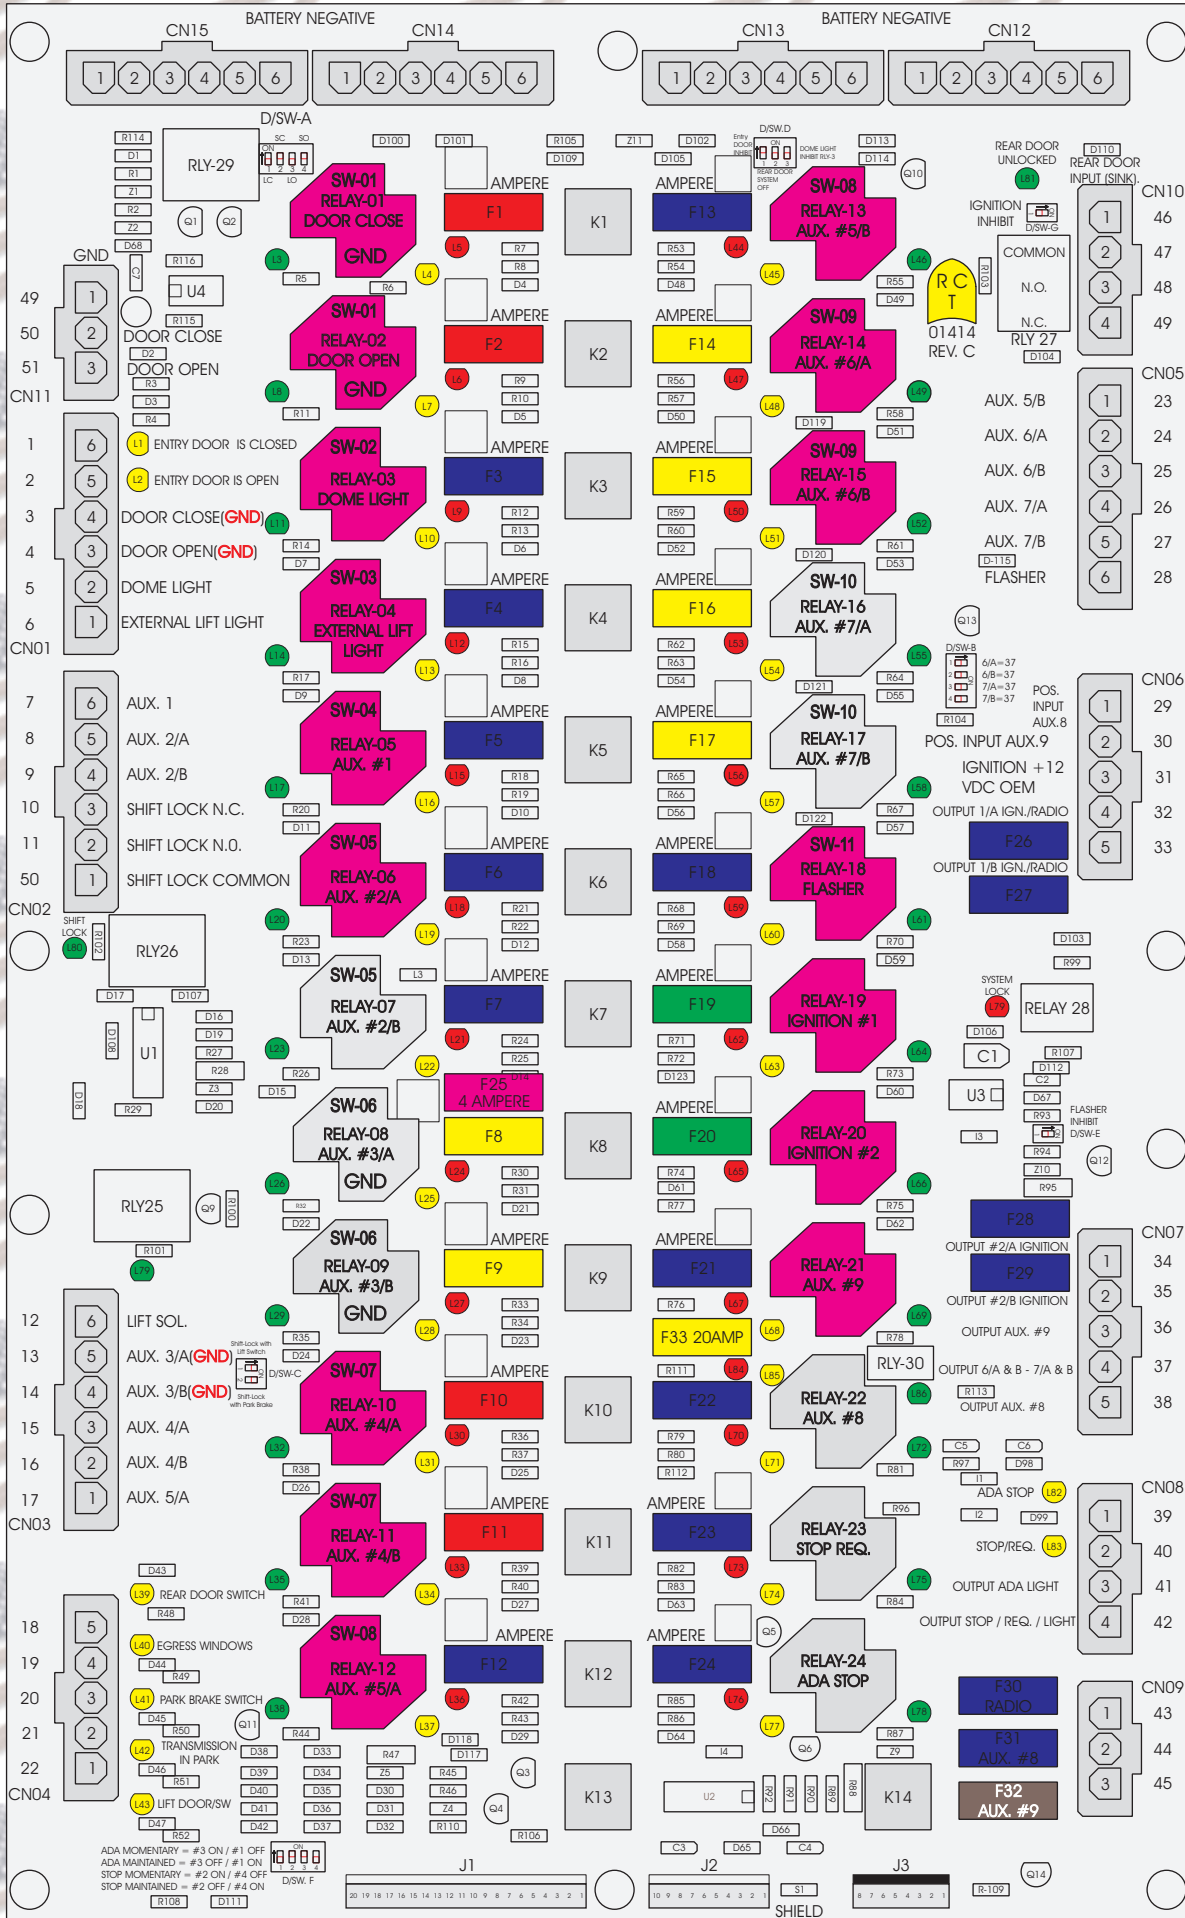

R. C. Tronics Incorporated

RCT-01414-00215

4 AMPERE

10 AMPERE

15 AMPERE

20 AMPERE

25 AMPERE

30 AMPERE

Comes With System

J1 20 19 18 17 16 15 14 13 12 11 10 9 8 7 6 5 4 3 2 1

J2 10 9 8 7 6 5 4 3 2 1

J3 8 7 6 5 4 3 2 1

SHIELD