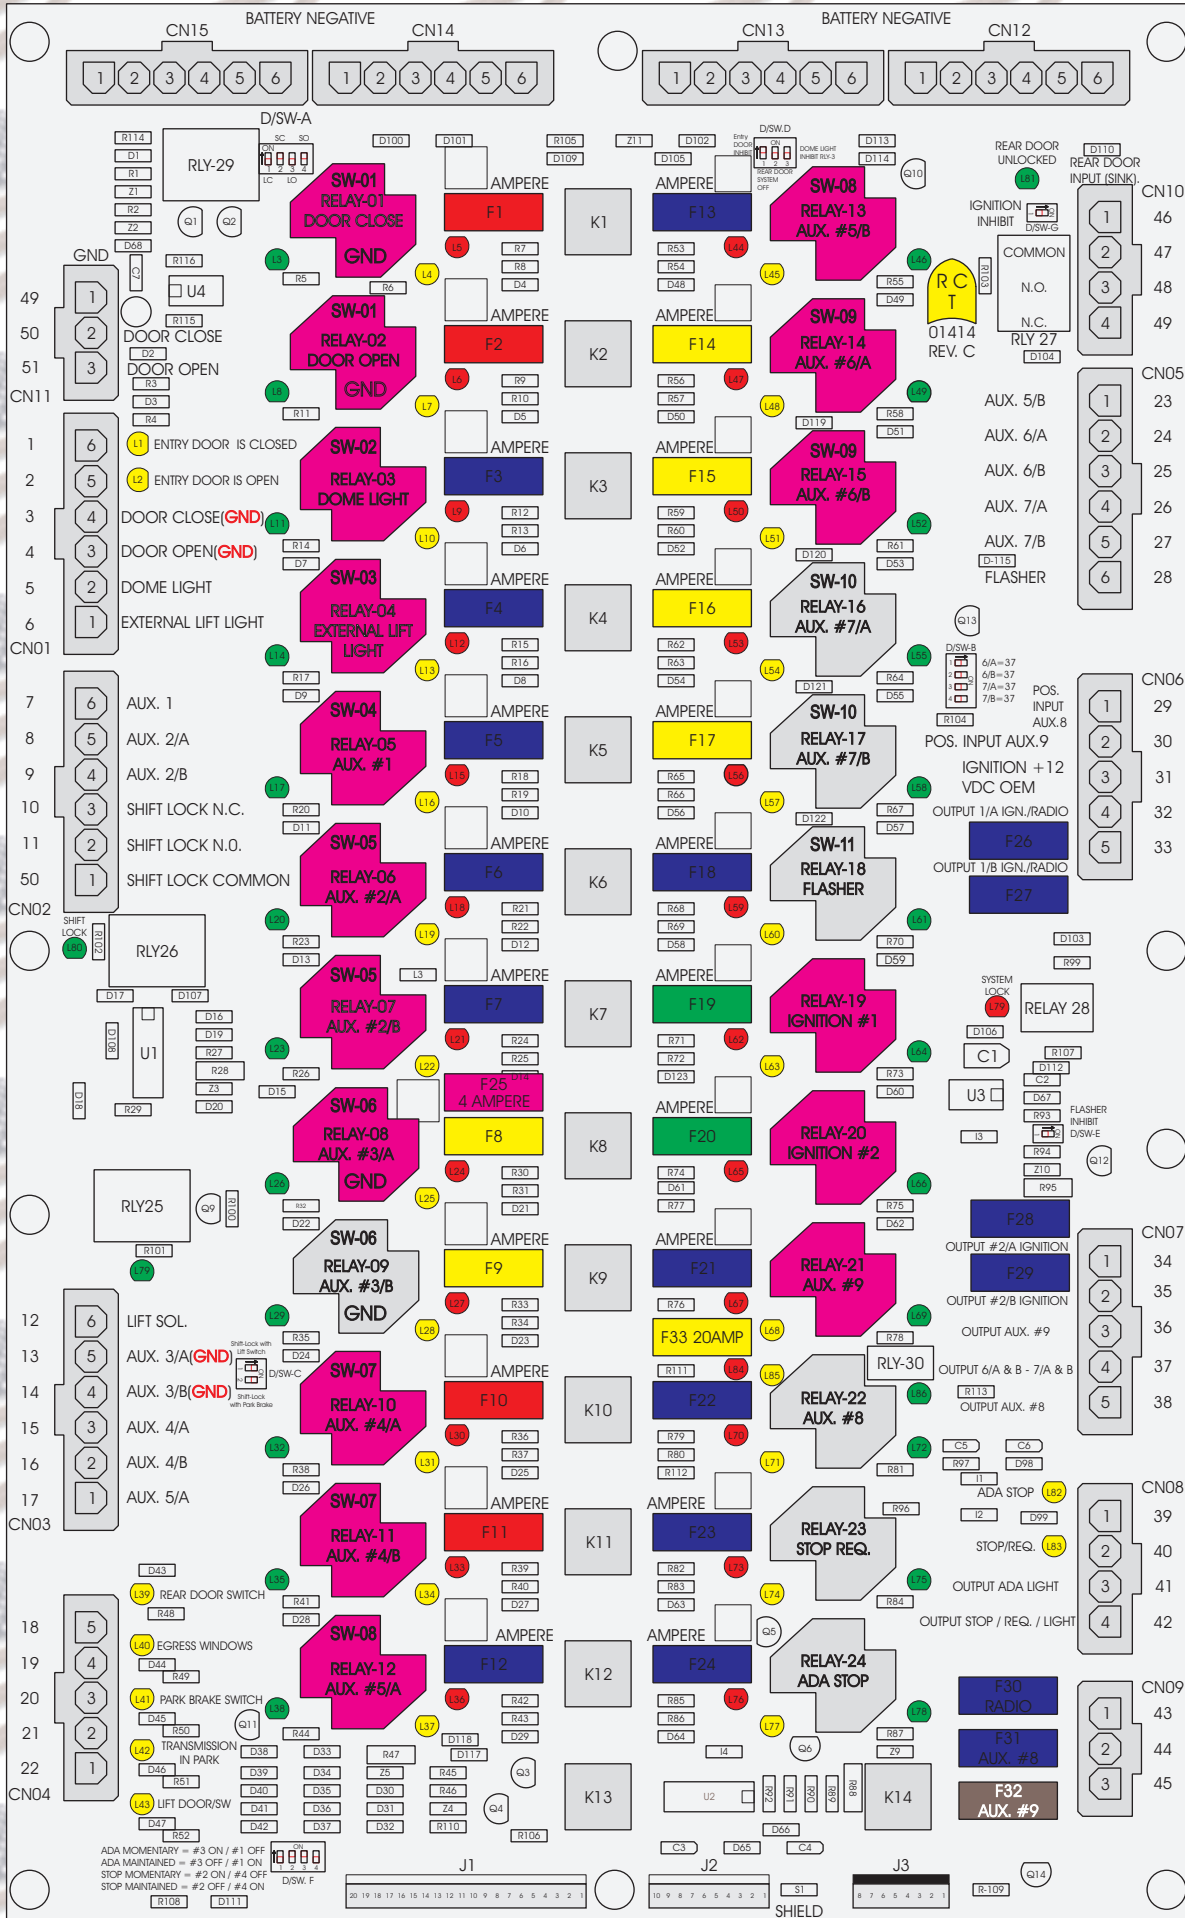

R. C. Tronics Incorporated

RCT-01414-00217

4 AMPERE

10 AMPERE

15 AMPERE

20 AMPERE

25 AMPERE

30 AMPERE

Comes With System

SHIELD