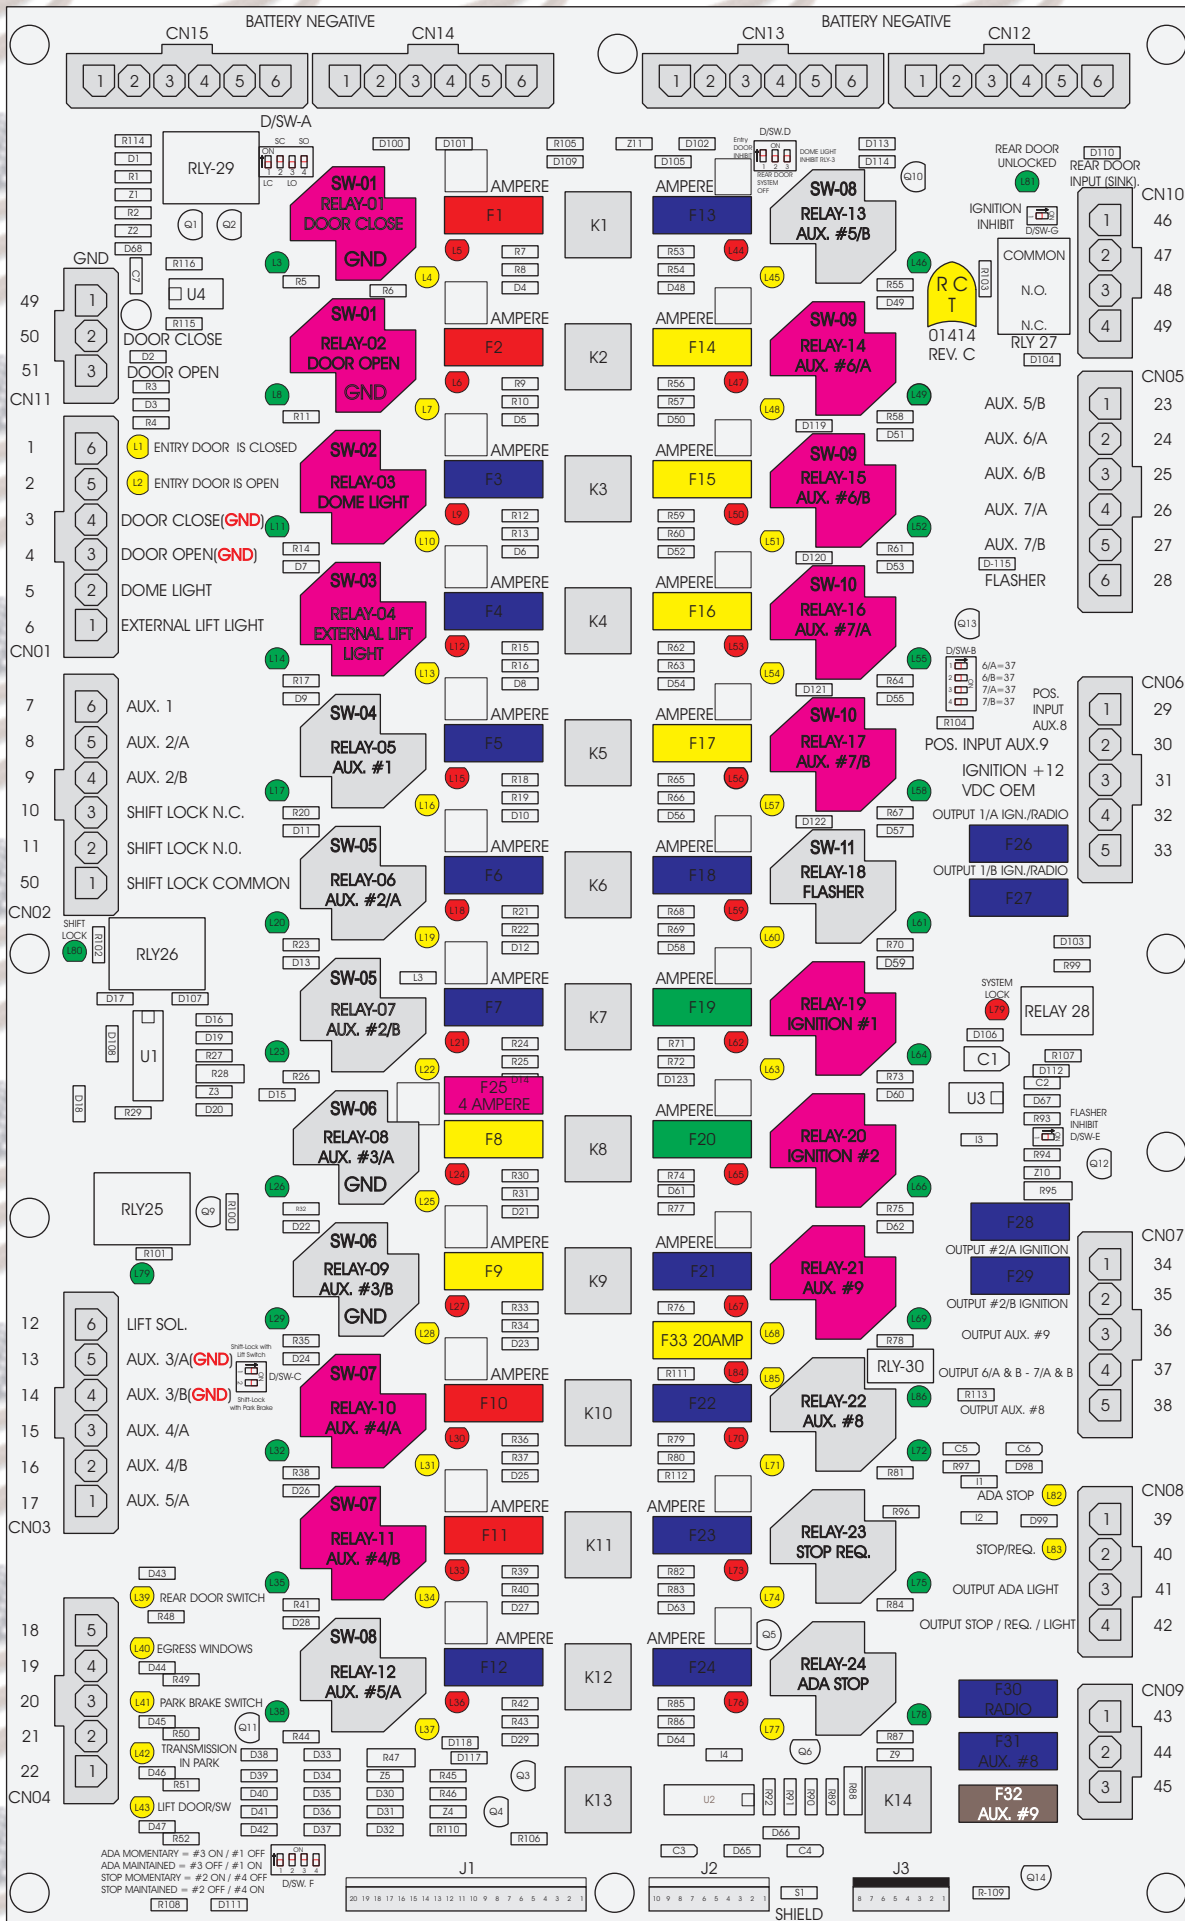

R. C. Tronics Incorporated

RCT-01414-00221

4 AMPERE

10 AMPERE

15 AMPERE

20 AMPERE

25 AMPERE

30 AMPERE

Comes With System

J1 20 19 18 17 16 15 14 13 12 11 10 9 8 7 6 5 4 3 2 1

J2 10 9 8 7 6 5 4 3 2 1

J3 8 7 6 5 4 3 2 1

SHIELD