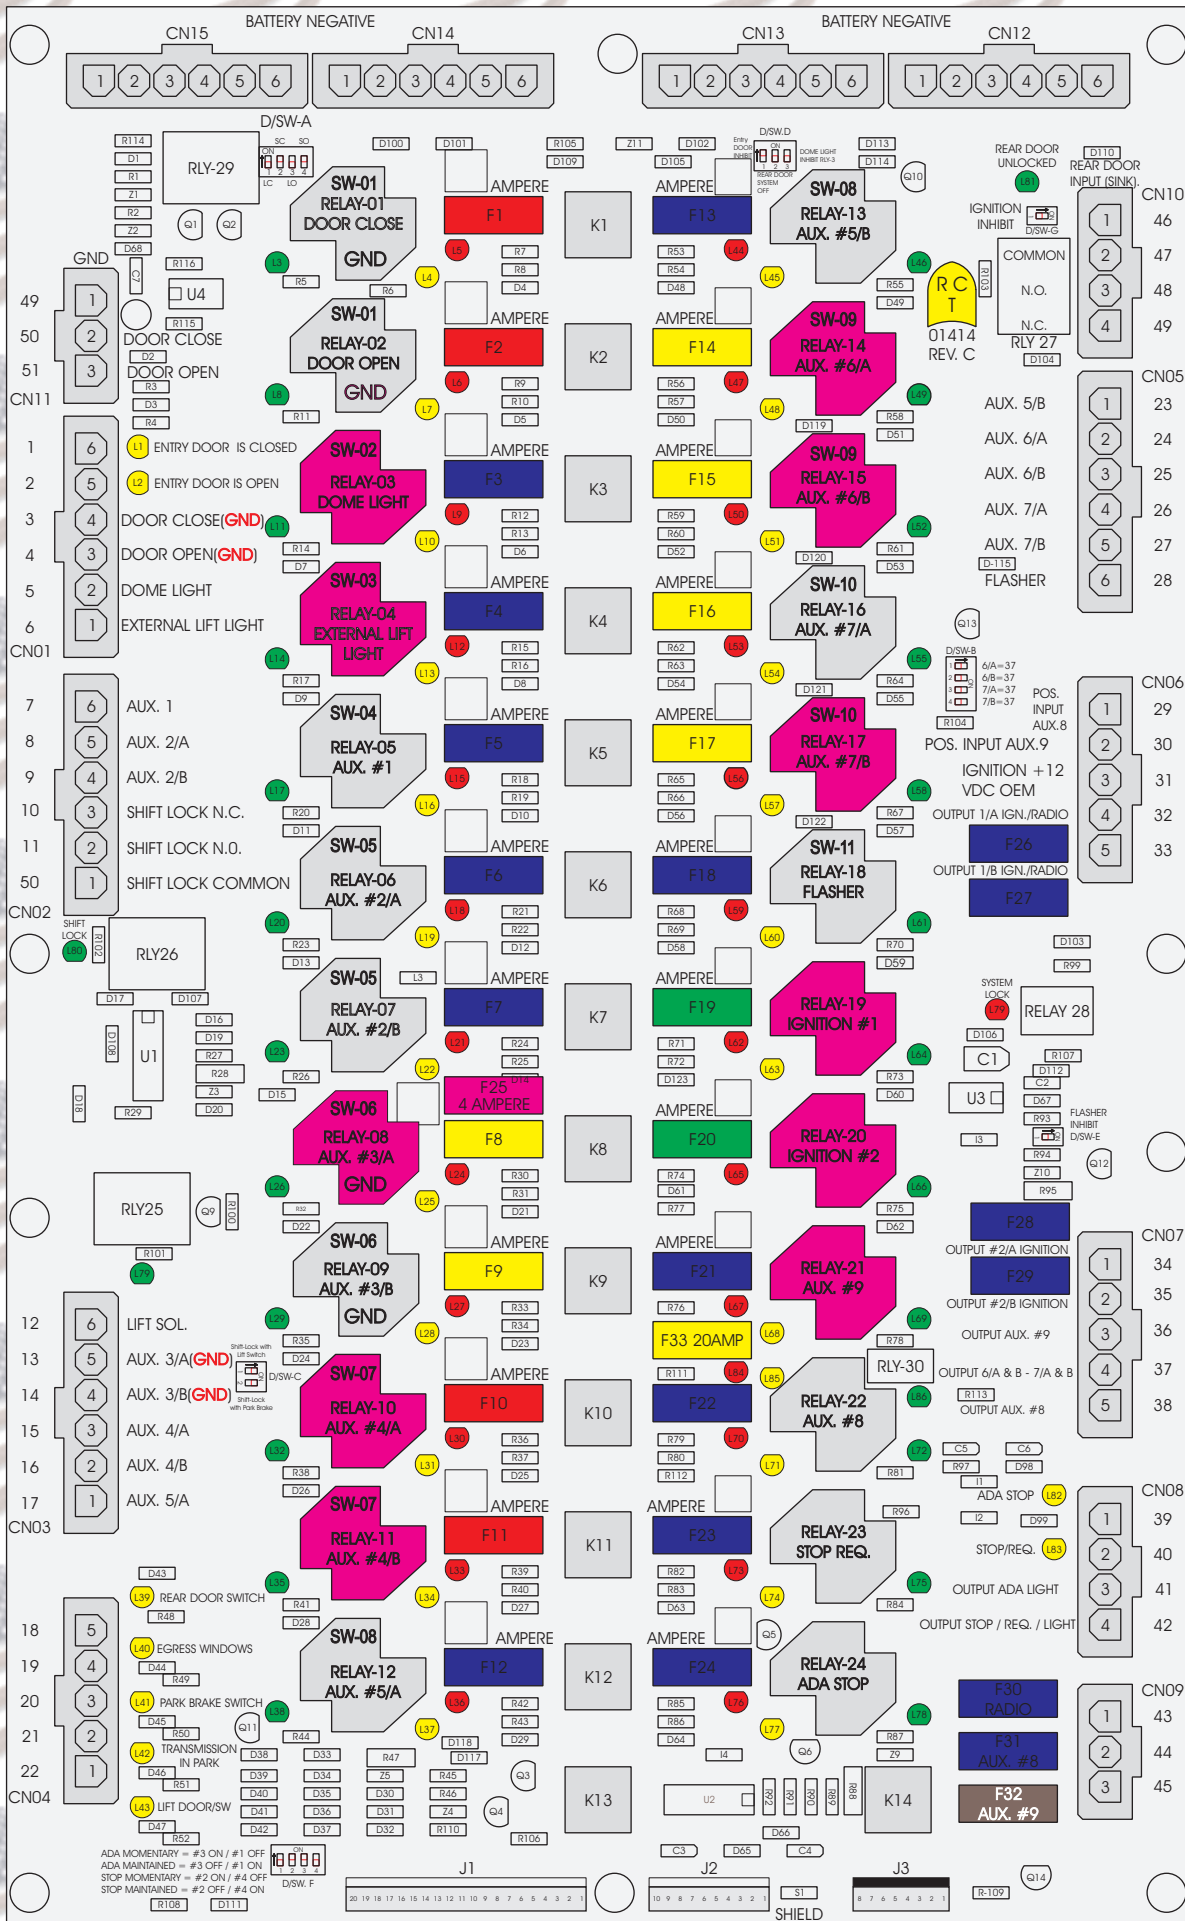

R. C. Tronics Incorporated

RCT-01414-00222

SHIELD

4 AMPERE

10 AMPERE

15 AMPERE

20 AMPERE

25 AMPERE

30 AMPERE

Comes With System