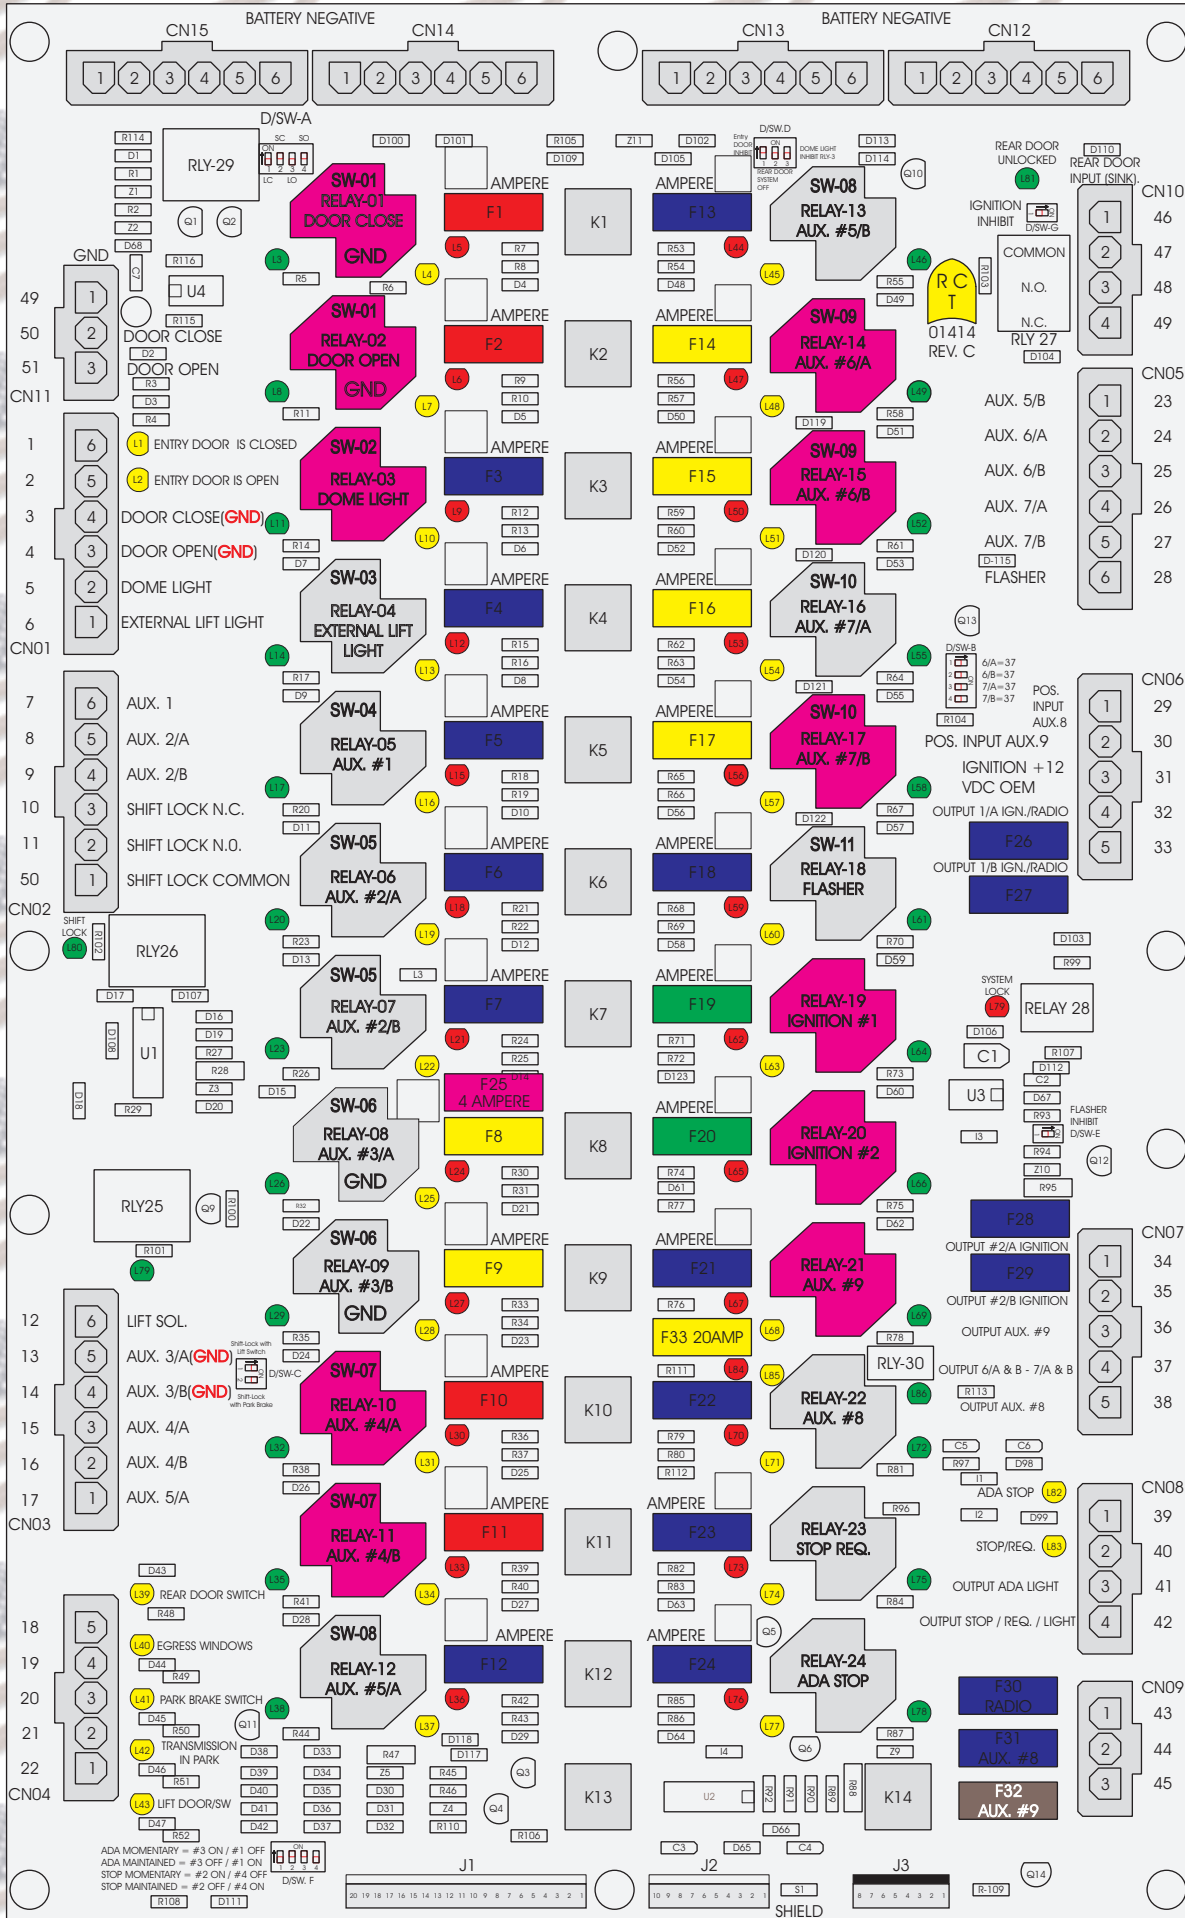

# R. C. Tronics Incorporated

RCT-01414-00224

4 AMPERE

10 AMPERE

15 AMPERE

20 AMPERE

25 AMPERE

30 AMPERE

Comes With System