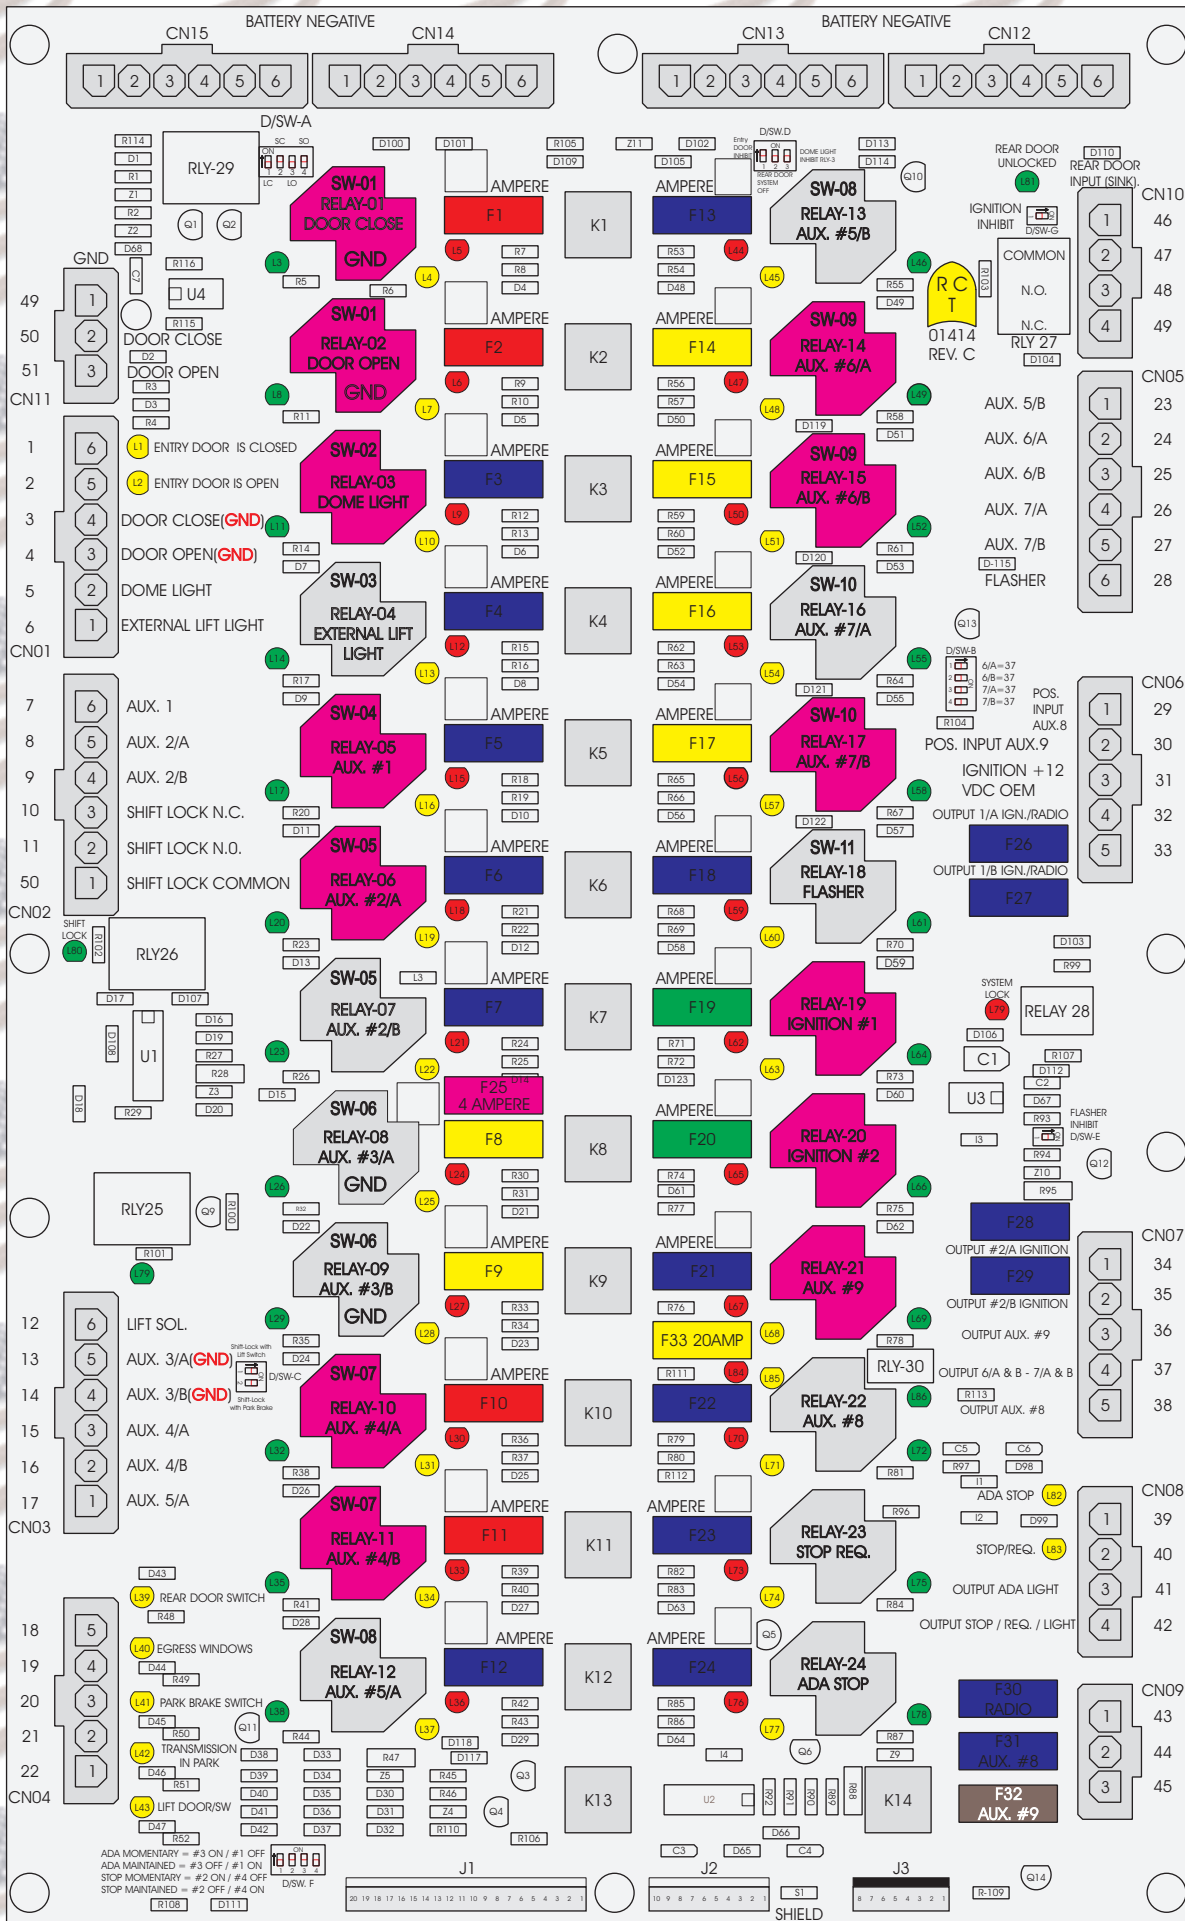

R. C. Tronics Incorporated

RCT-01414-00225

4 AMPERE

10 AMPERE

15 AMPERE

20 AMPERE

25 AMPERE

30 AMPERE

Comes With System

J1 20 19 18 17 16 15 14 13 12 11 10 9 8 7 6 5 4 3 2 1

J2 10 9 8 7 6 5 4 3 2 1

J3 8 7 6 5 4 3 2 1

SHIELD