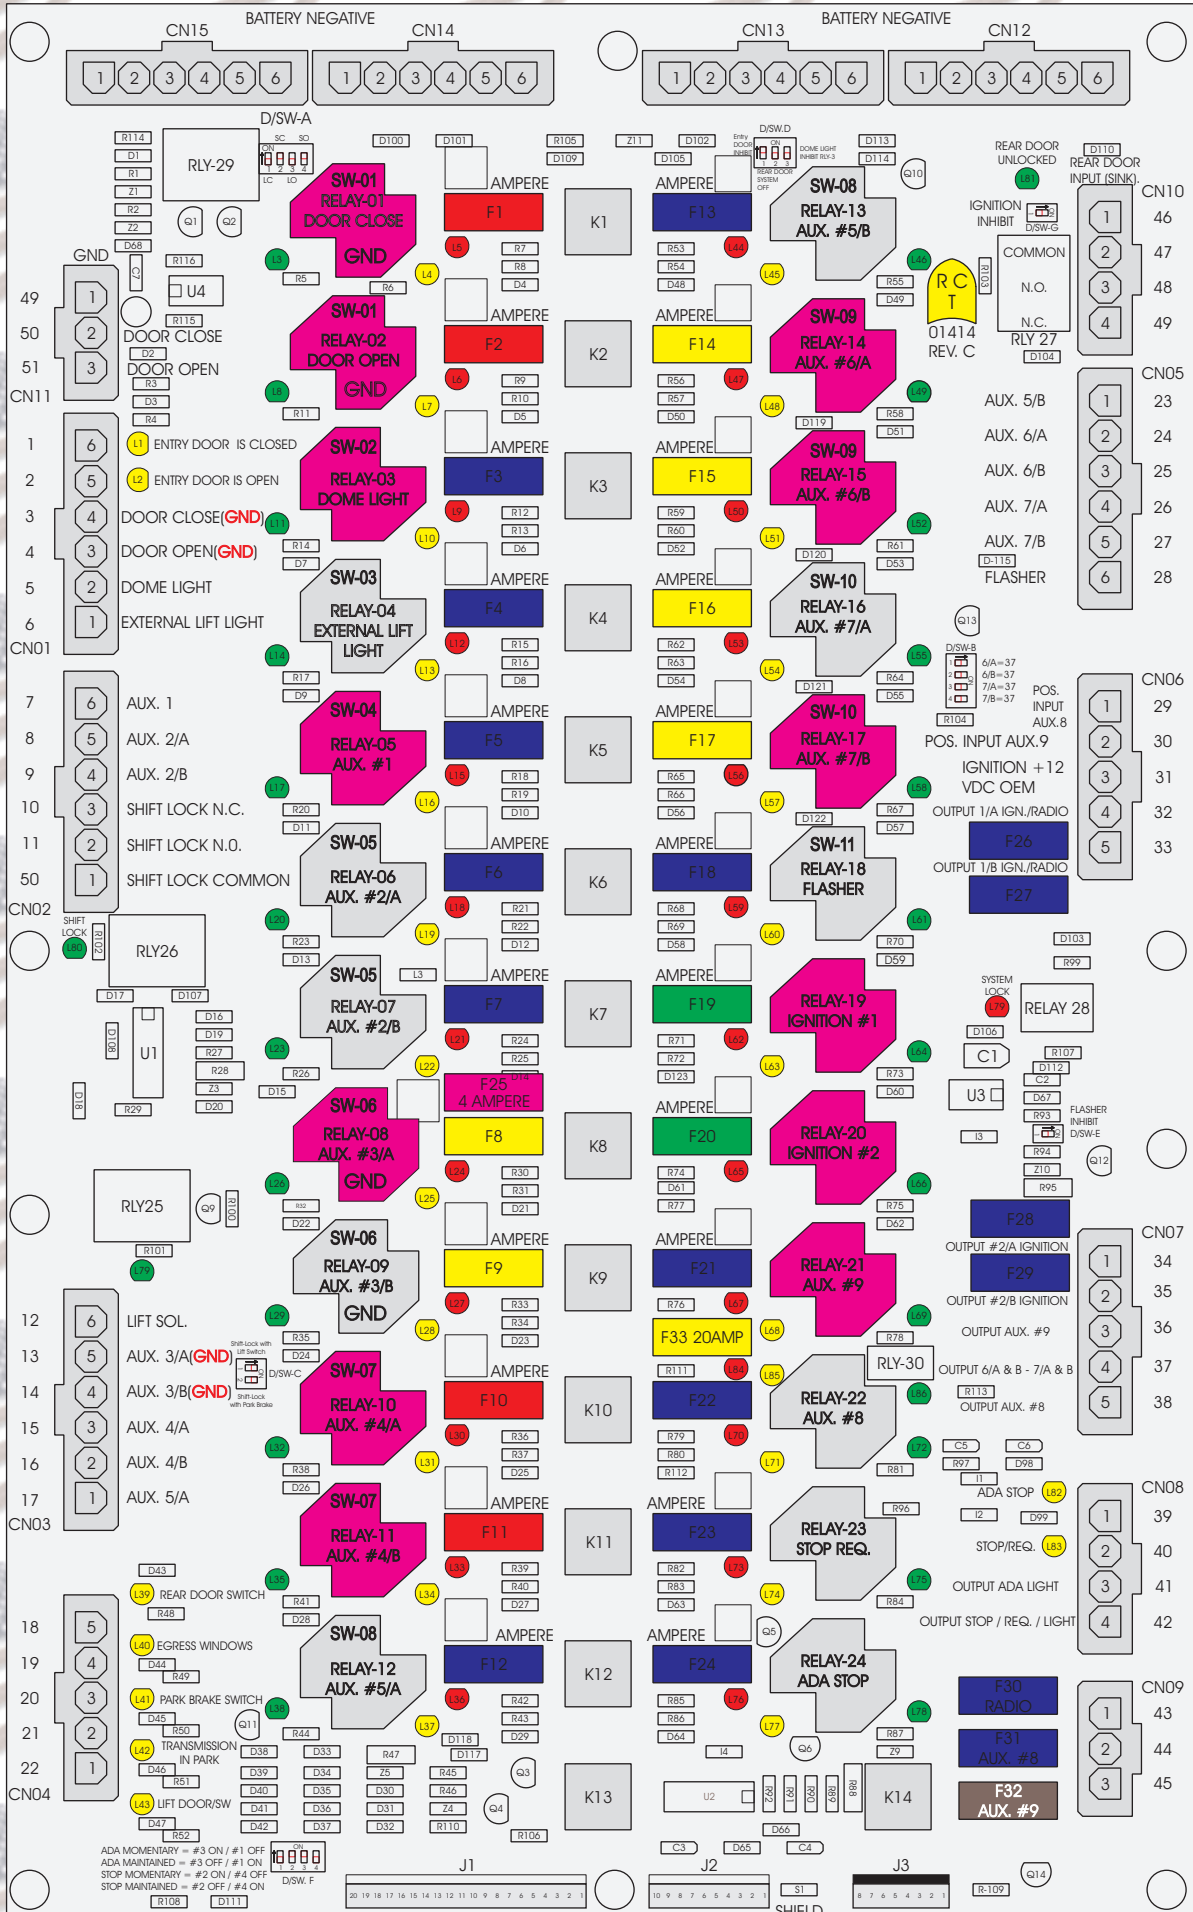

R. C. Tronics Incorporated

RCT-01414-00226

4 AMPERE

10 AMPERE

15 AMPERE

20 AMPERE

25 AMPERE

30 AMPERE

Comes With System

J1 20 19 18 17 16 15 14 13 12 11 10 9 8 7 6 5 4 3 2 1

J2 10 9 8 7 6 5 4 3 2 1

J3 8 7 6 5 4 3 2 1

SHIELD