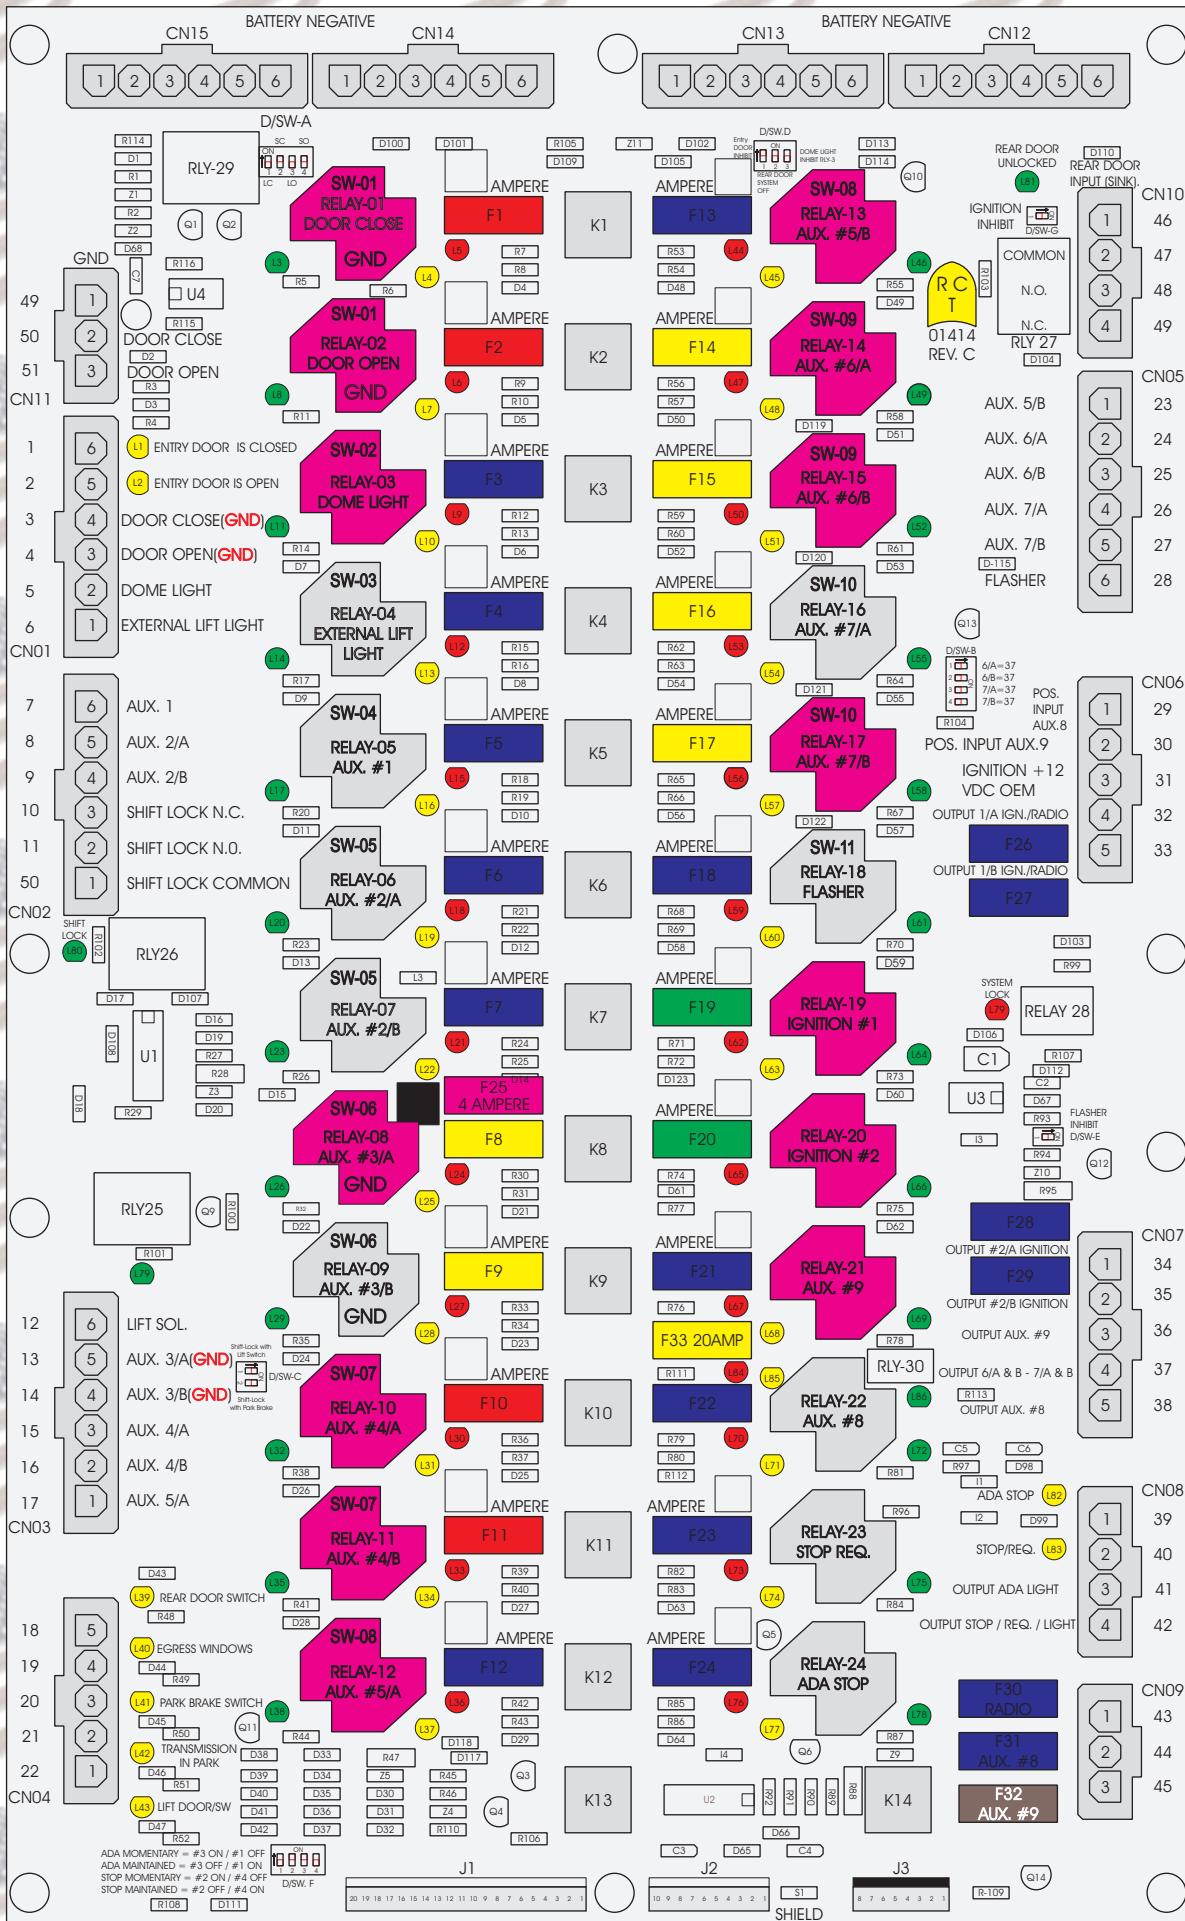

R. C. Tronics Incorporated

RCT-01414-00228

4 AMPERE

10 AMPERE

15 AMPERE

20 AMPERE

25 AMPERE

30 AMPERE

Comes With System

J1 20 19 18 17 16 15 14 13 12 11 10 9 8 7 6 5 4 3 2 1

J2 10 9 8 7 6 5 4 3 2 1

J3 8 7 6 5 4 3 2 1

SHIELD