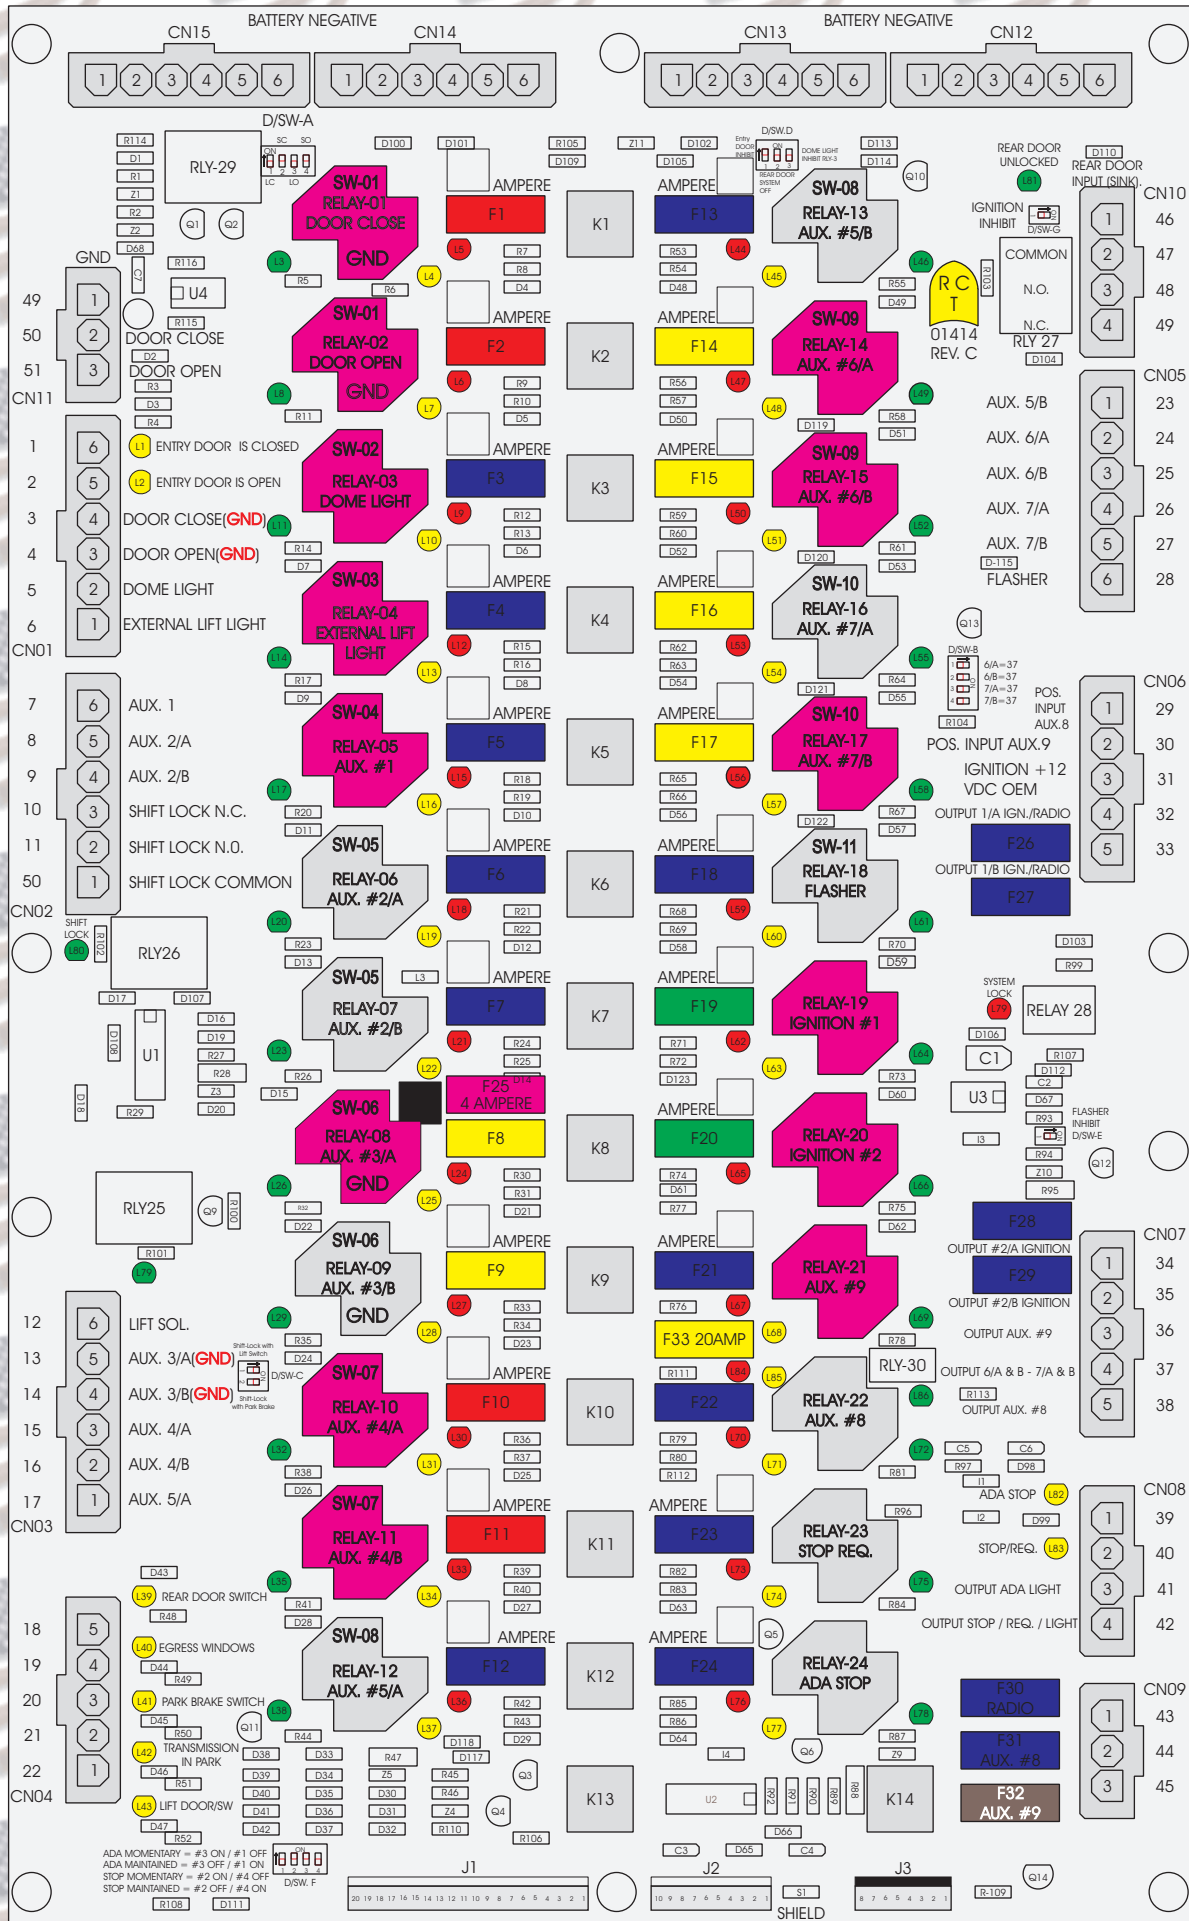

R. C. Tronics Incorporated

RCT-01414-00229

4 AMPERE

10 AMPERE

15 AMPERE

20 AMPERE

25 AMPERE

30 AMPERE

Comes With System

ADA MOMENTARY = #3 ON / #1 OFF
 ADA MAINTAINED = #3 OFF / #1 ON
 STOP MOMENTARY = #2 ON / #4 OFF
 STOP MAINTAINED = #2 OFF / #4 ON