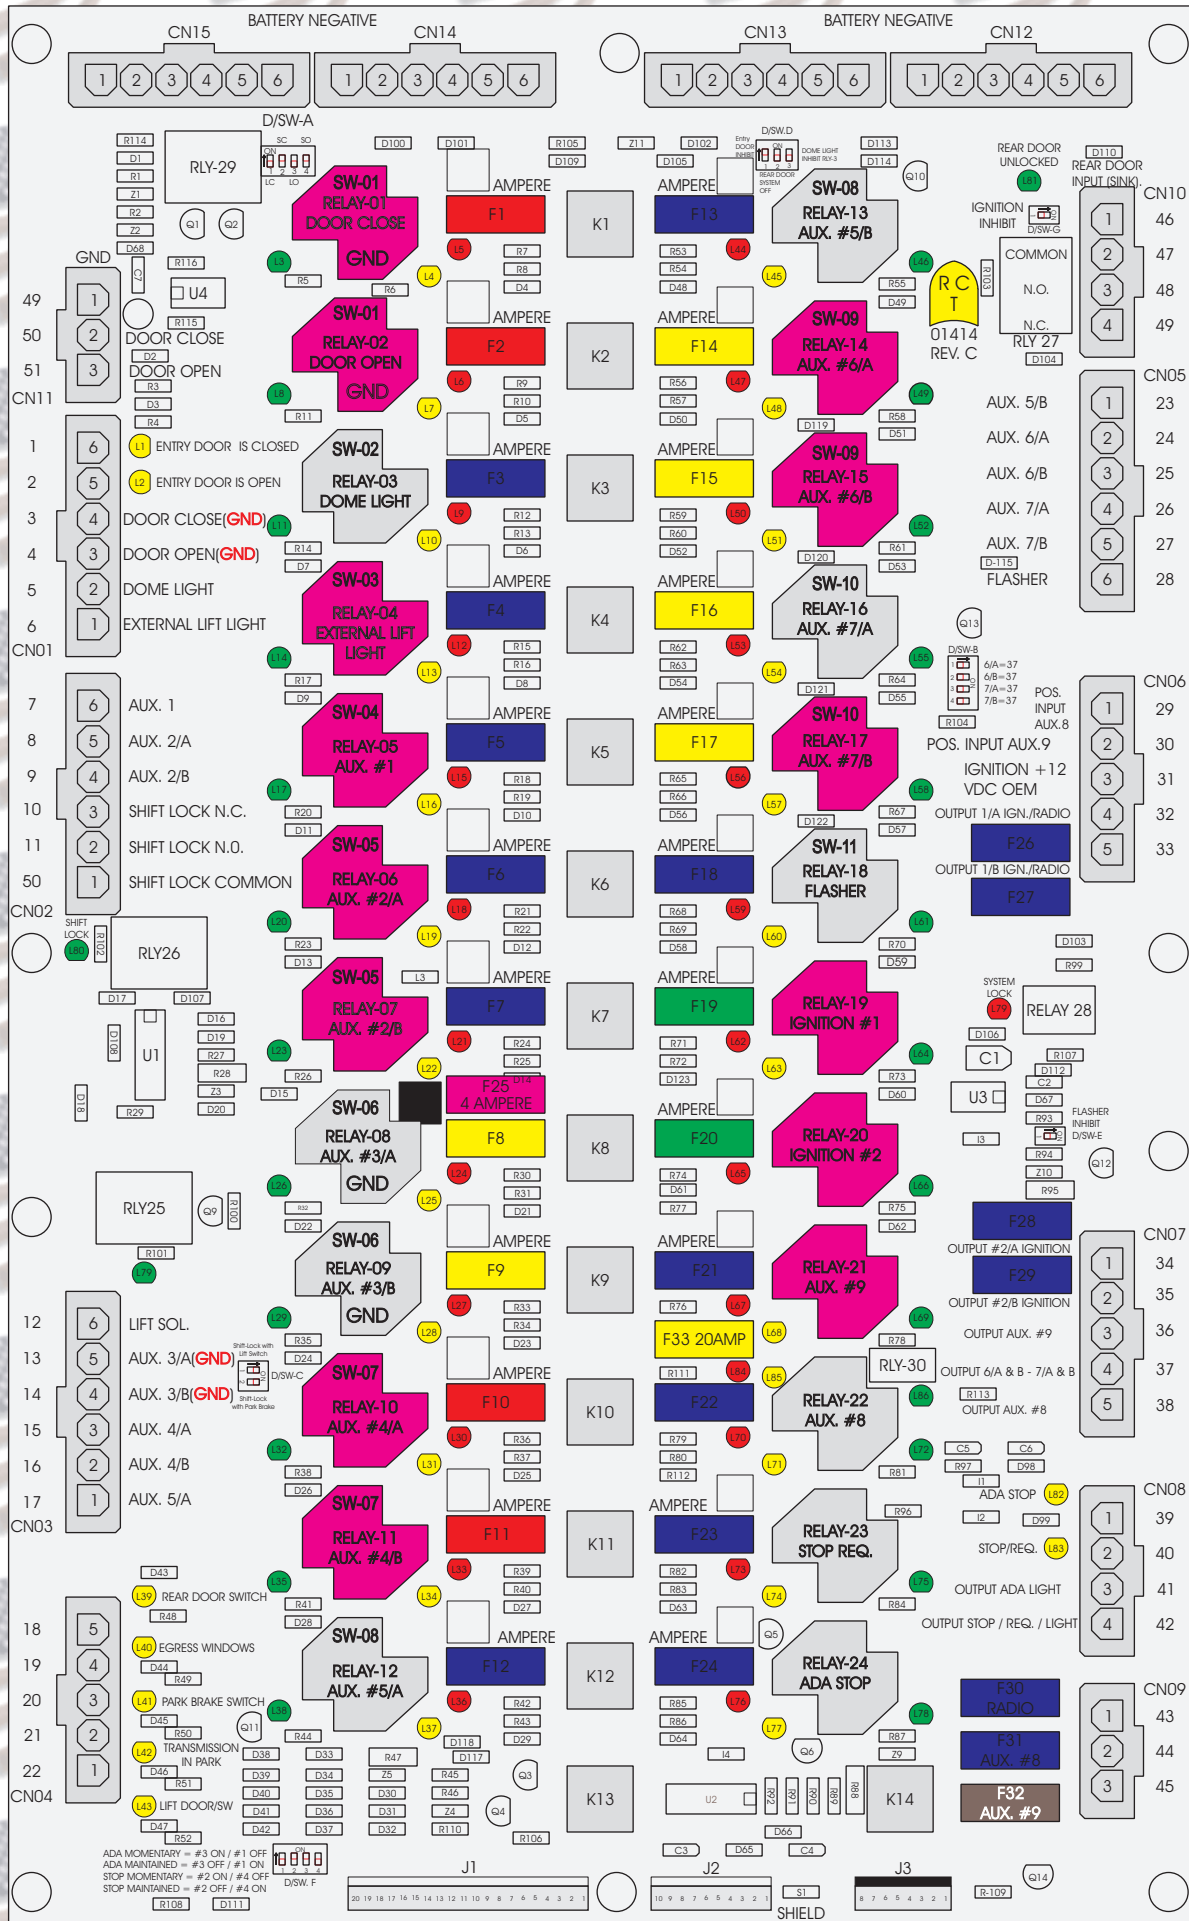

R. C. Ironics Incorporated

RCT-01414-00230

4 AMPERE

10 AMPERE

15 AMPERE

20 AMPERE

25 AMPERE

30 AMPERE

Comes With System

ADA MOMENTARY = #3 ON / #1 OFF
 ADA MAINTAINED = #3 OFF / #1 ON
 STOP MOMENTARY = #2 ON / #4 OFF
 STOP MAINTAINED = #2 OFF / #4 ON