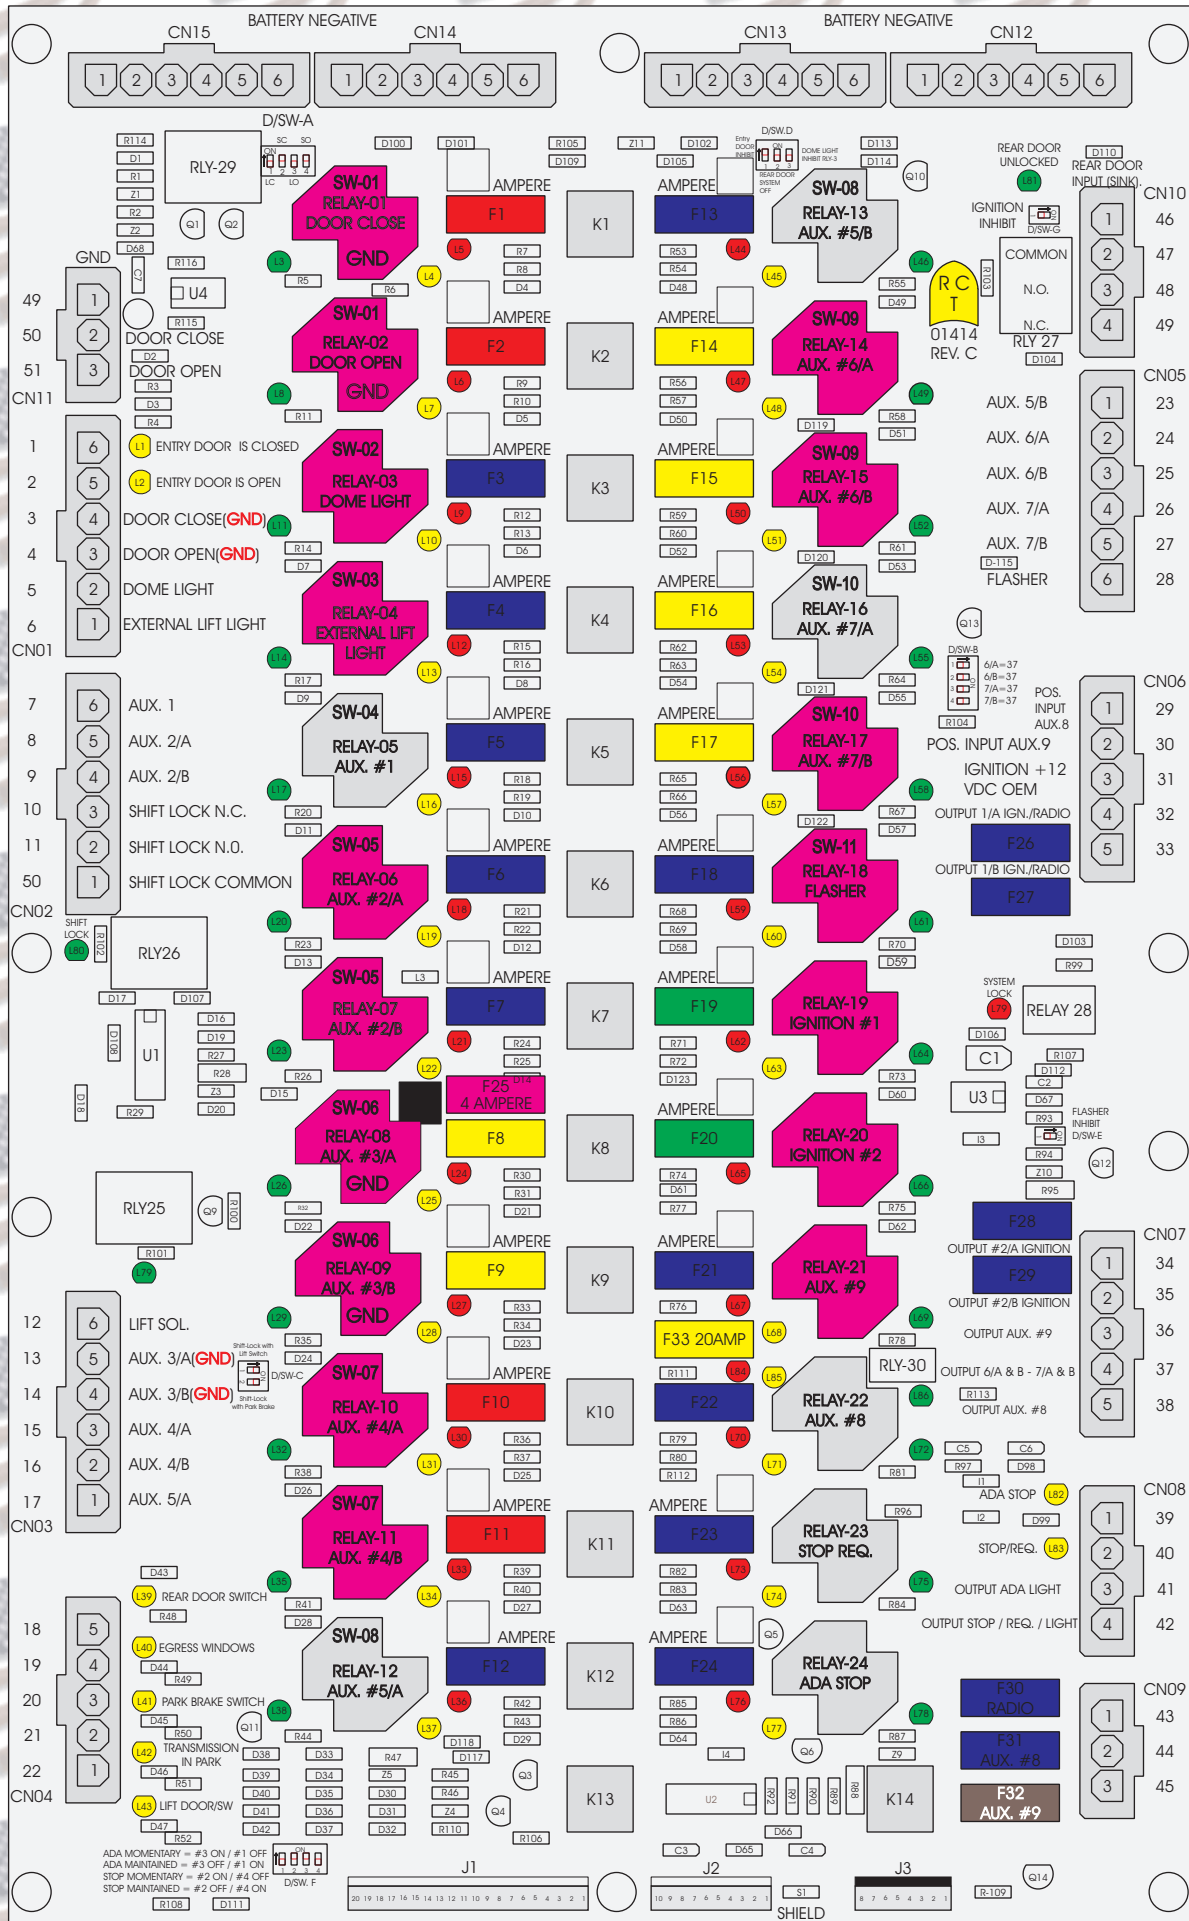

R. C. Tronics Incorporated

RCT-01414-00231

4 AMPERE

10 AMPERE

15 AMPERE

20 AMPERE

25 AMPERE

30 AMPERE

Comes With System

ADA MOMENTARY = #3 ON / #1 OFF
 ADA MAINTAINED = #3 OFF / #1 ON
 STOP MOMENTARY = #2 ON / #4 OFF
 STOP MAINTAINED = #2 OFF / #4 ON