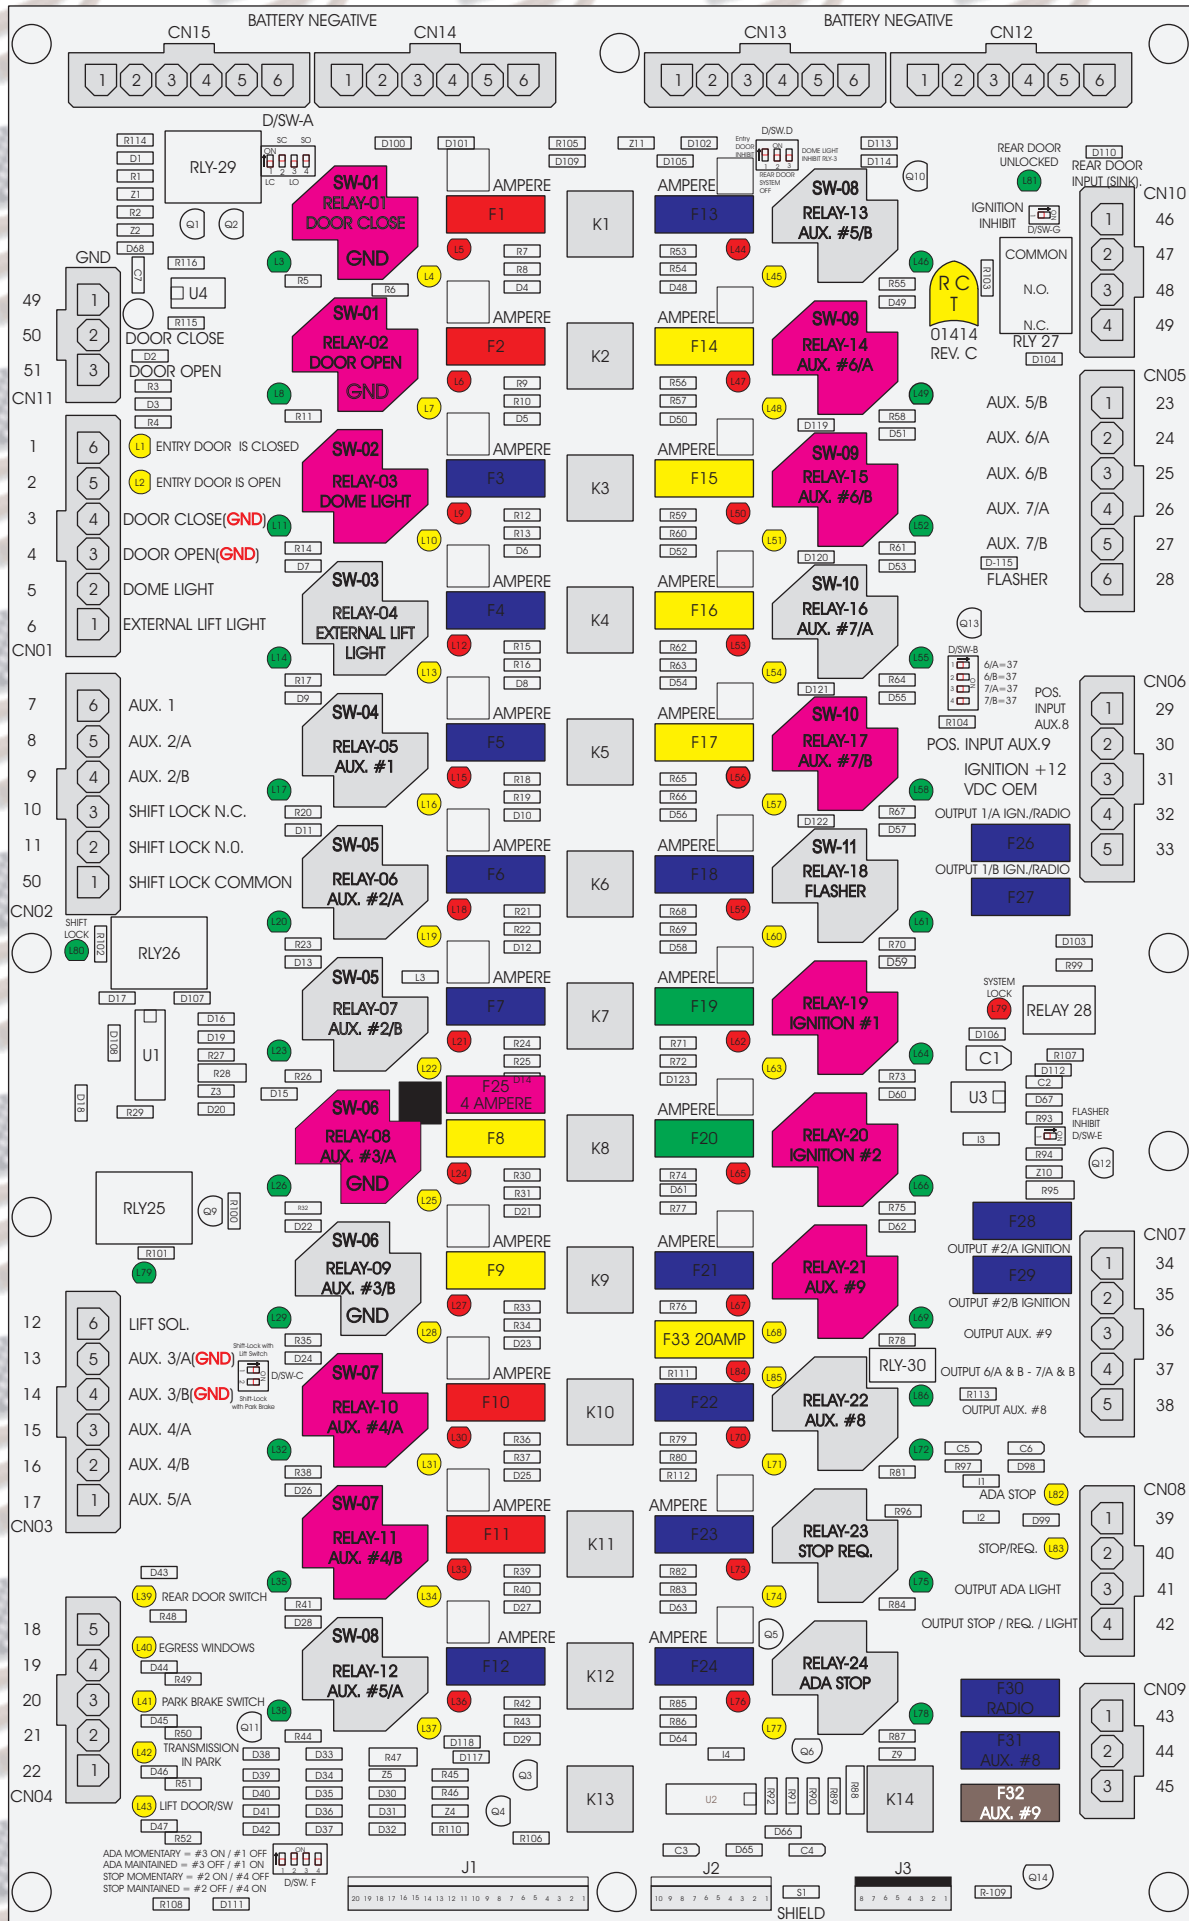

# R. C. Tronics Incorporated

RCT-01414-00232

4 AMPERE

10 AMPERE

15 AMPERE

20 AMPERE

25 AMPERE

30 AMPERE

Comes With System

ADA MOMENTARY = #3 ON / #1 OFF  
 ADA MAINTAINED = #3 OFF / #1 ON  
 STOP MOMENTARY = #2 ON / #4 OFF  
 STOP MAINTAINED = #2 OFF / #4 ON