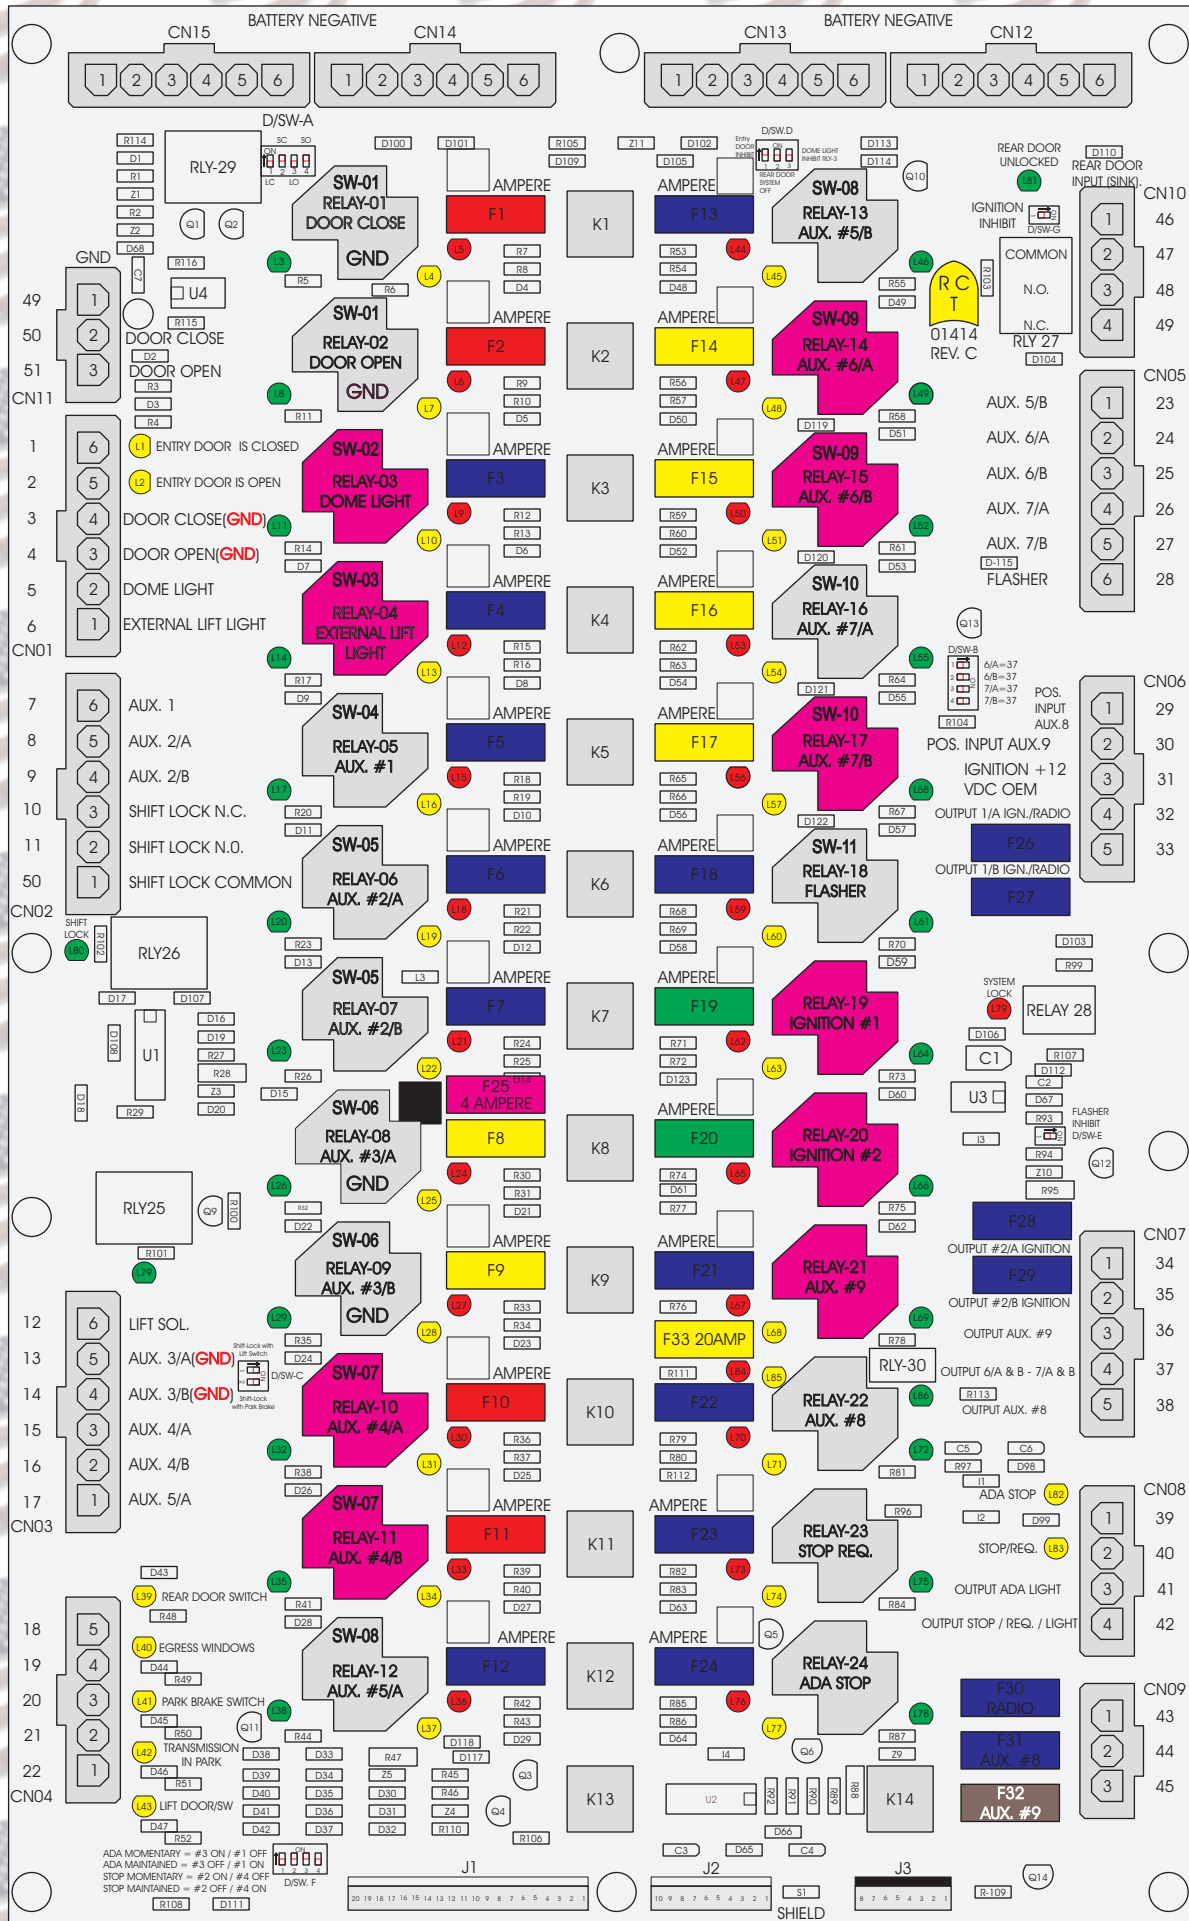

# R. C. Tronics Incorporated

RCT-01414-00239

4 AMPERE

10 AMPERE

15 AMPERE

20 AMPERE

25 AMPERE

30 AMPERE

Comes With System

ADA MOMENTARY = #3 ON / #1 OFF  
 ADA MAINTAINED = #3 OFF / #1 ON  
 STOP MOMENTARY = #2 ON / #4 OFF  
 STOP MAINTAINED = #2 OFF / #4 ON