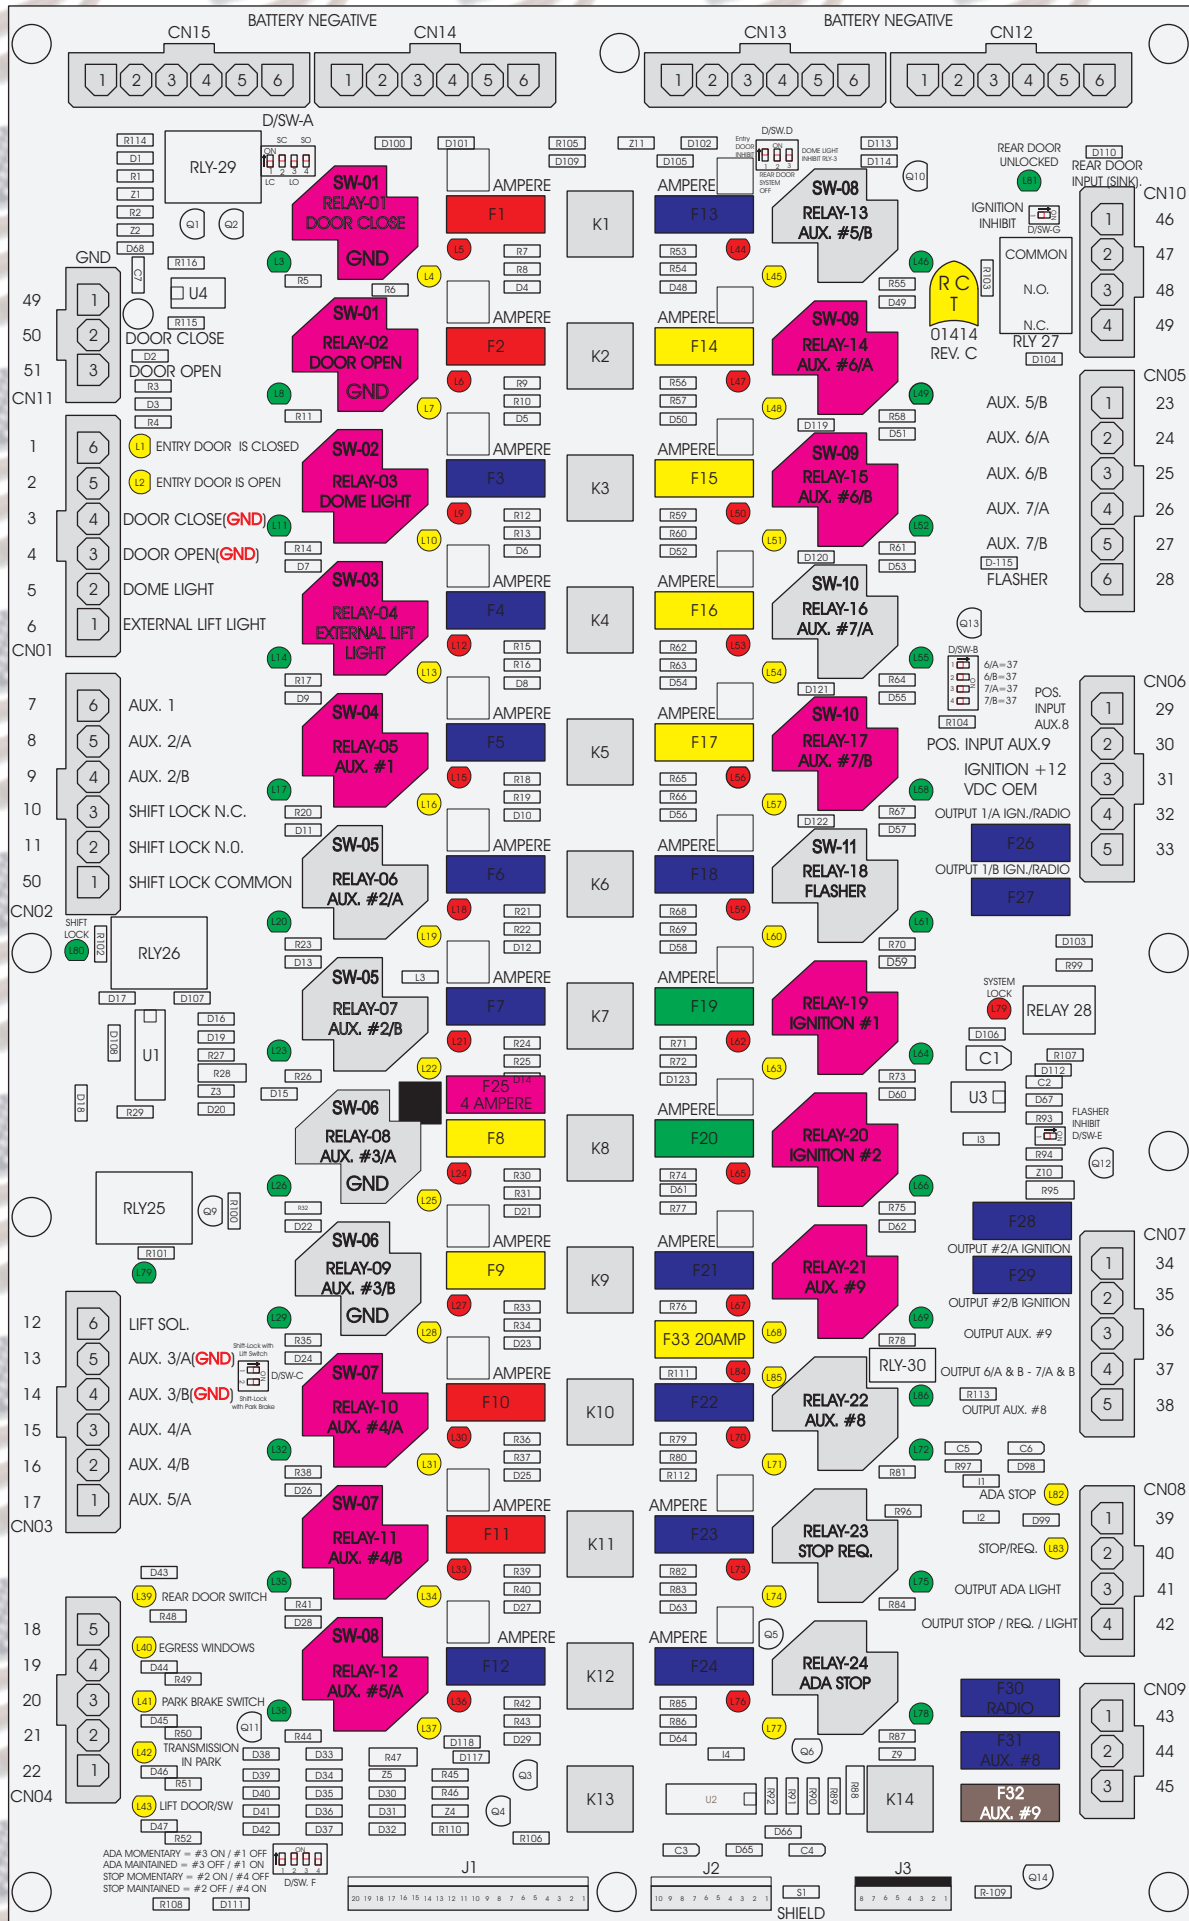

# R. C. Tronics Incorporated

RCT-01414-00242

4 AMPERE

10 AMPERE

15 AMPERE

20 AMPERE

25 AMPERE

30 AMPERE

Comes With System

ADA MOMENTARY = #3 ON / #1 OFF  
 ADA MAINTAINED = #3 OFF / #1 ON  
 STOP MOMENTARY = #2 ON / #4 OFF  
 STOP MAINTAINED = #2 OFF / #4 ON