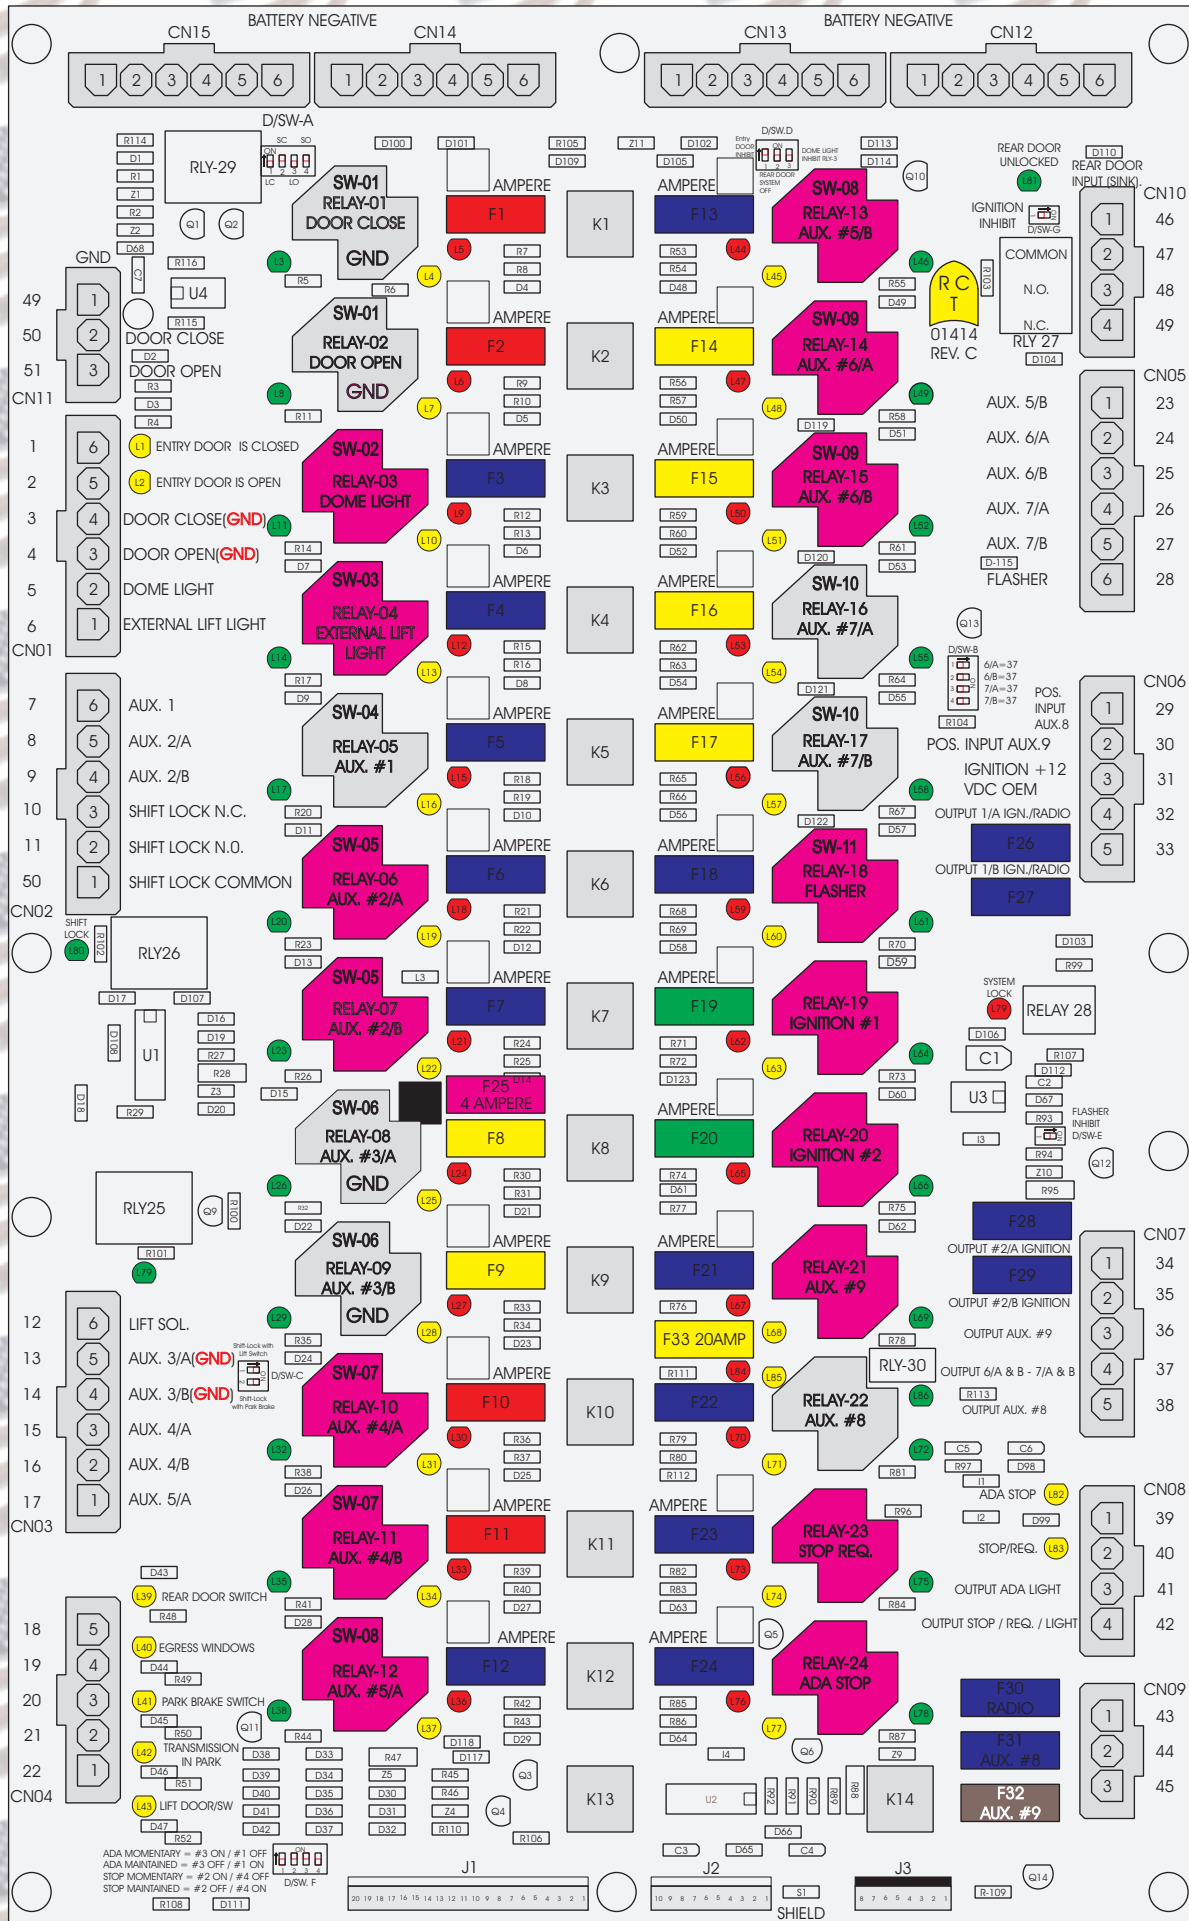

R. C. Tronics Incorporated

RCT-01414-00243

4 AMPERE

10 AMPERE

15 AMPERE

20 AMPERE

25 AMPERE

30 AMPERE

Comes With System

ADA MOMENTARY = #3 ON / #1 OFF
 ADA MAINTAINED = #3 OFF / #1 ON
 STOP MOMENTARY = #2 ON / #4 OFF
 STOP MAINTAINED = #2 OFF / #4 ON