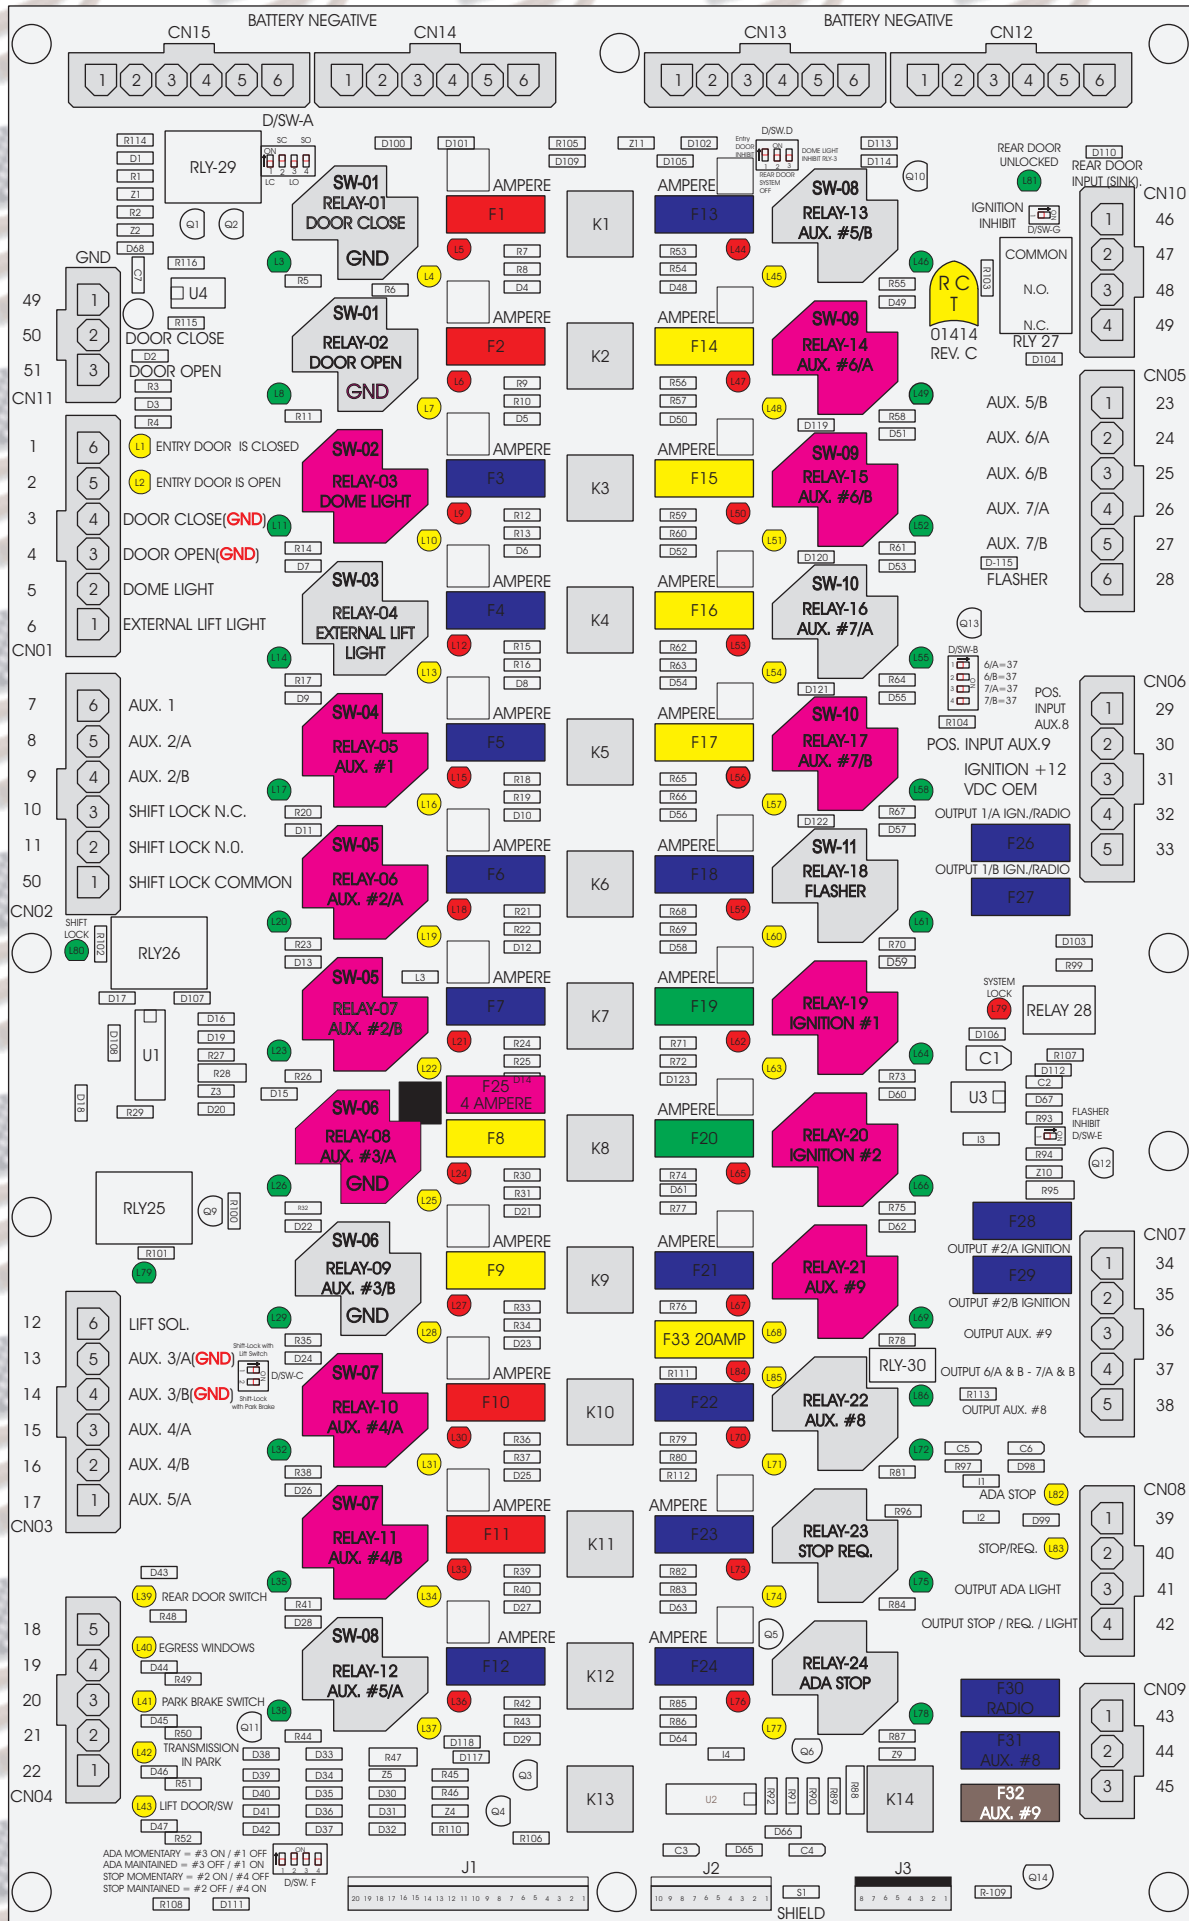

R. C. Tronics Incorporated

RCT-01414-00246

4 AMPERE

10 AMPERE

15 AMPERE

20 AMPERE

25 AMPERE

30 AMPERE

Comes With System

ADA MOMENTARY = #3 CN / #1 OFF
 ADA MAINTAINED = #3 OFF / #1 ON
 STOP MOMENTARY = #2 CN / #4 OFF
 STOP MAINTAINED = #2 OFF / #4 ON