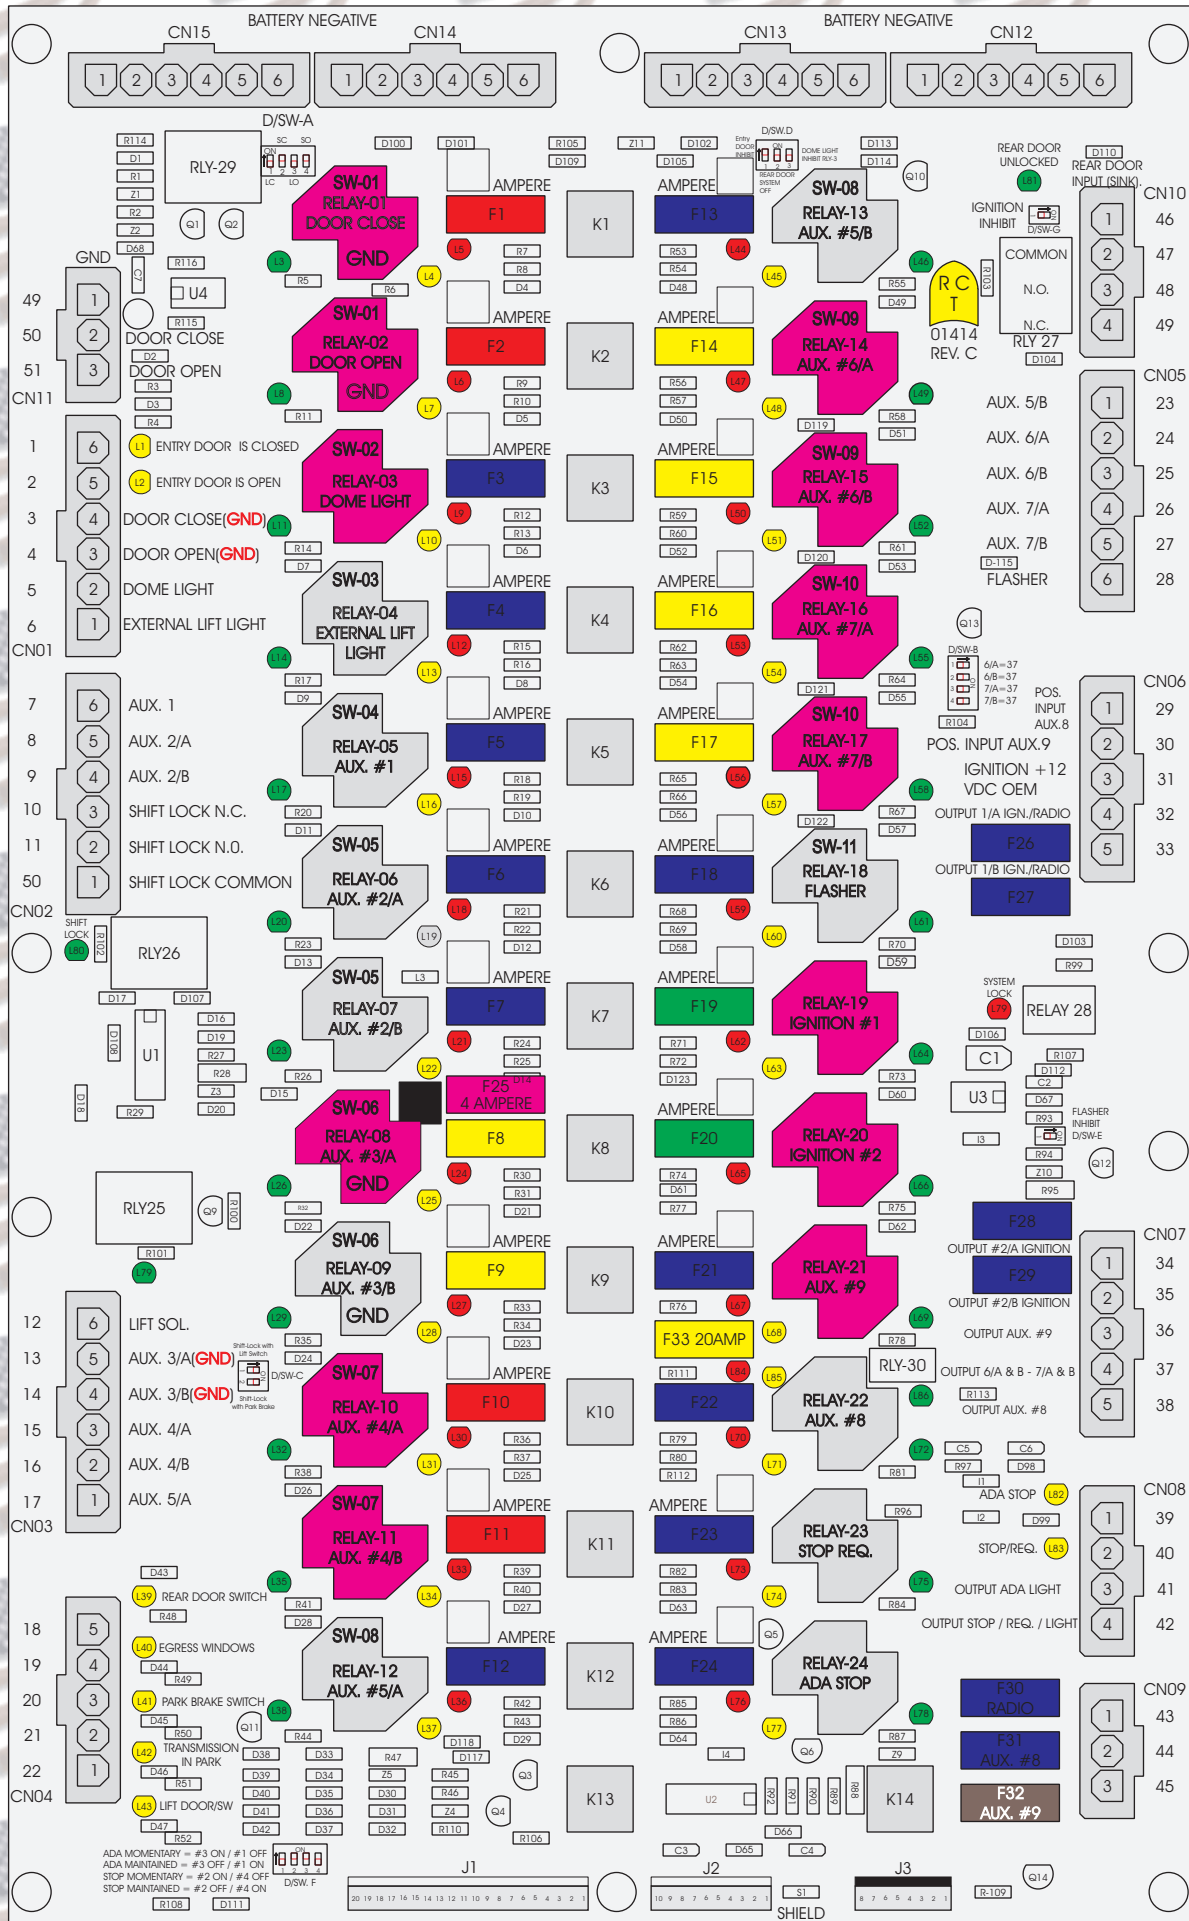

# R. C. Tronics Incorporated

RCT-01414-00248

4 AMPERE

10 AMPERE

15 AMPERE

20 AMPERE

25 AMPERE

30 AMPERE

Comes With System