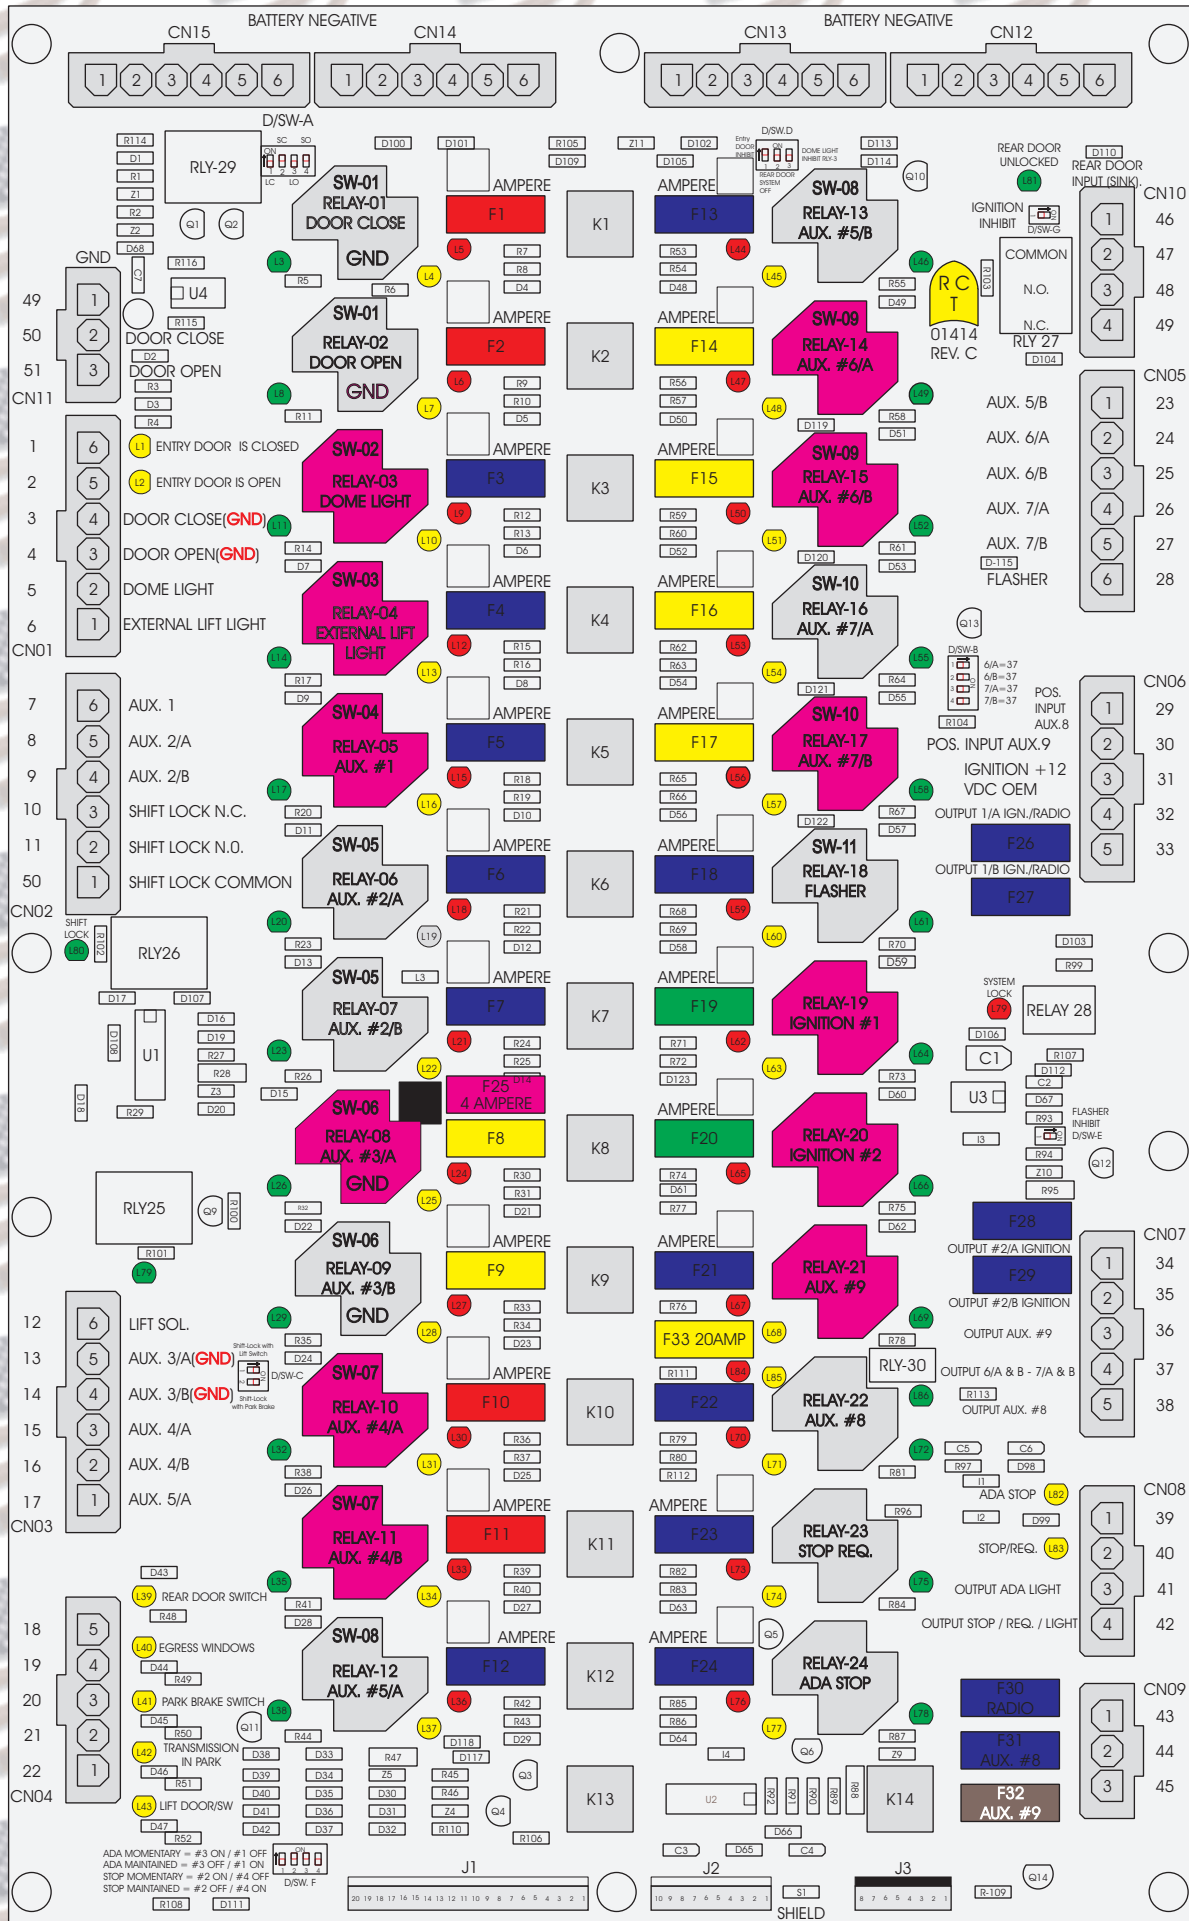

R. C. Tronics Incorporated

RCT-01414-00249

4 AMPERE

10 AMPERE

15 AMPERE

20 AMPERE

25 AMPERE

30 AMPERE

Comes With System

ADA MOMENTARY = #3 ON / #1 OFF
 ADA MAINTAINED = #3 OFF / #1 ON
 STOP MOMENTARY = #2 ON / #4 OFF
 STOP MAINTAINED = #2 OFF / #4 ON