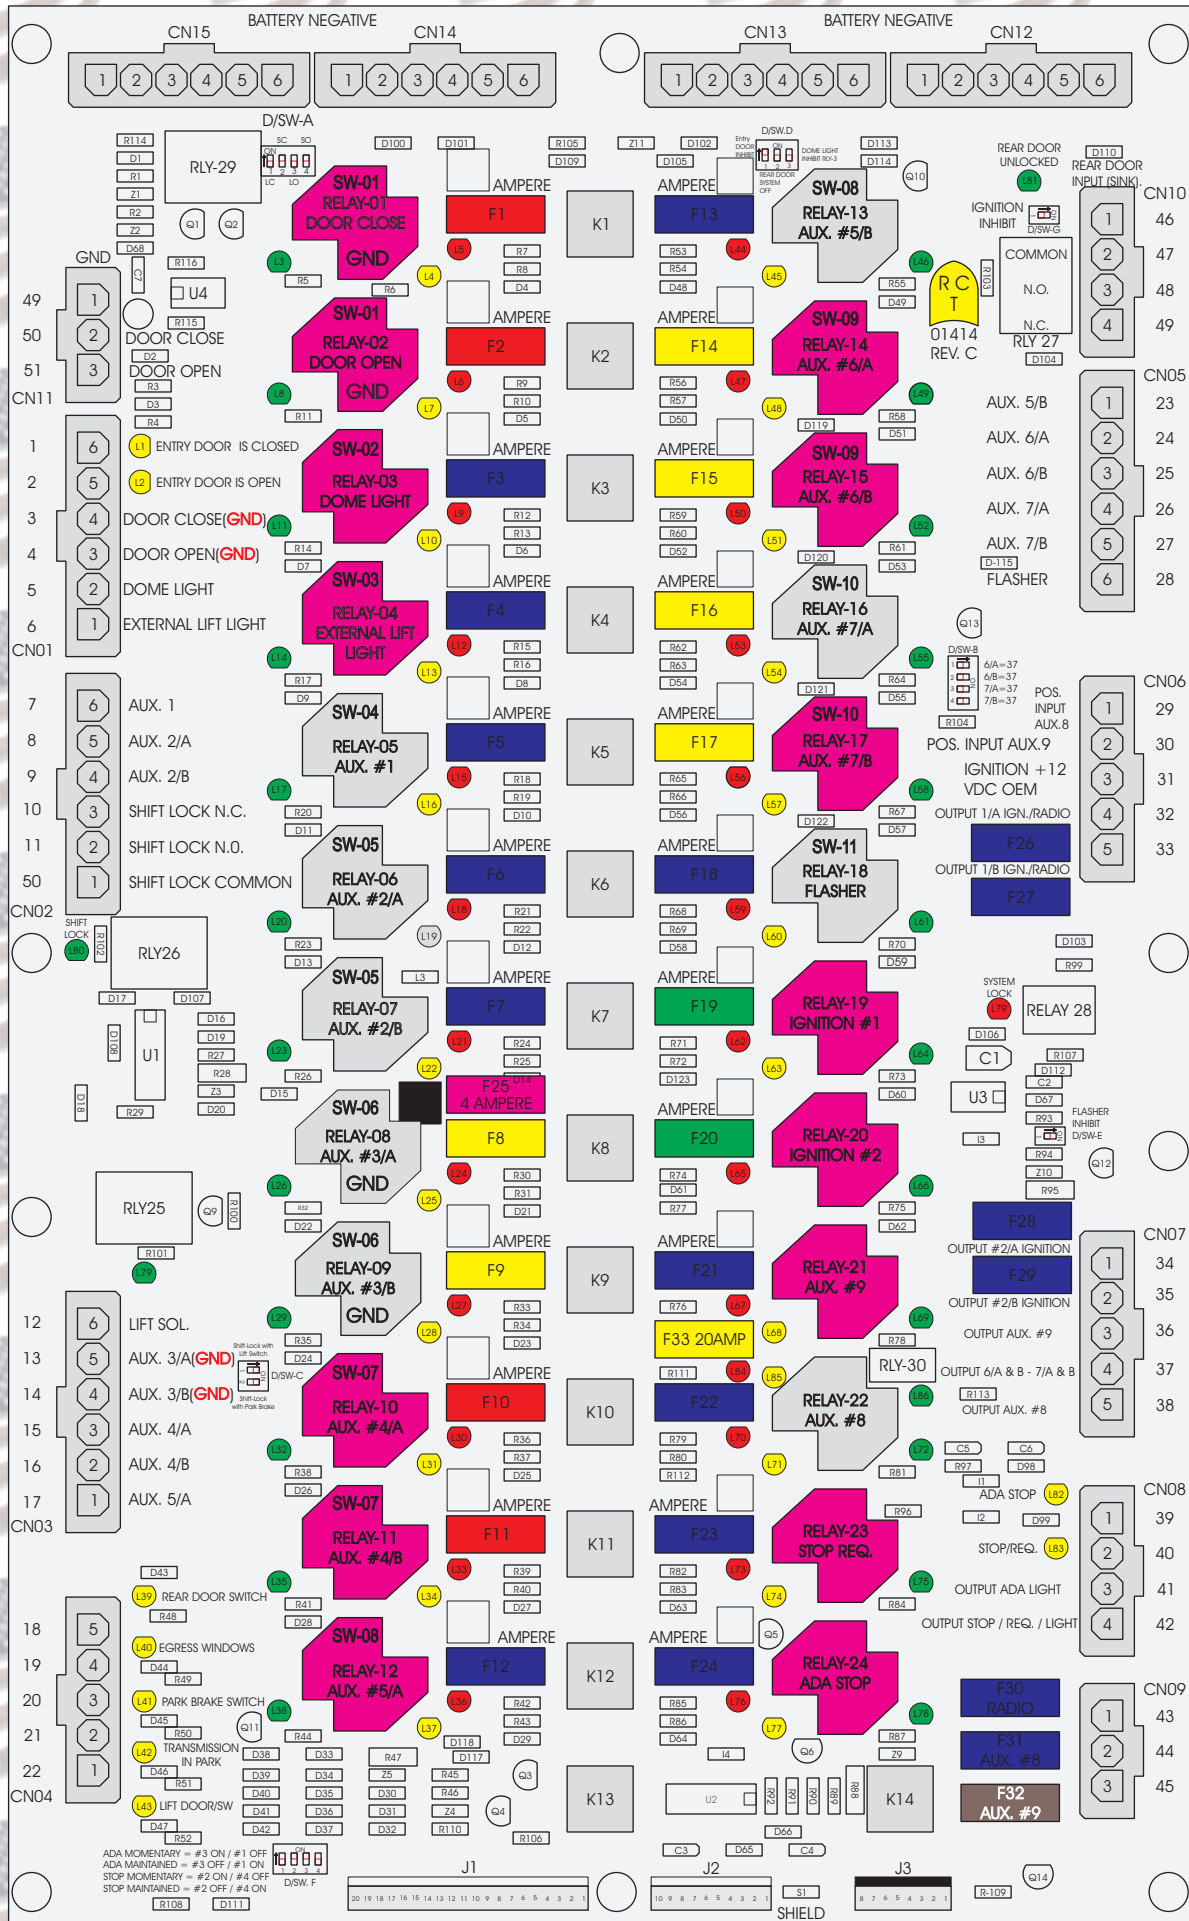

R. C. Tronics Incorporated

RCT-01414-00250

4 AMPERE

10 AMPERE

15 AMPERE

20 AMPERE

25 AMPERE

30 AMPERE

Comes With System

ADA MOMENTARY = #3 ON / #1 OFF
 ADA MAINTAINED = #3 OFF / #1 ON
 STOP MOMENTARY = #2 ON / #4 OFF
 STOP MAINTAINED = #2 OFF / #4 ON