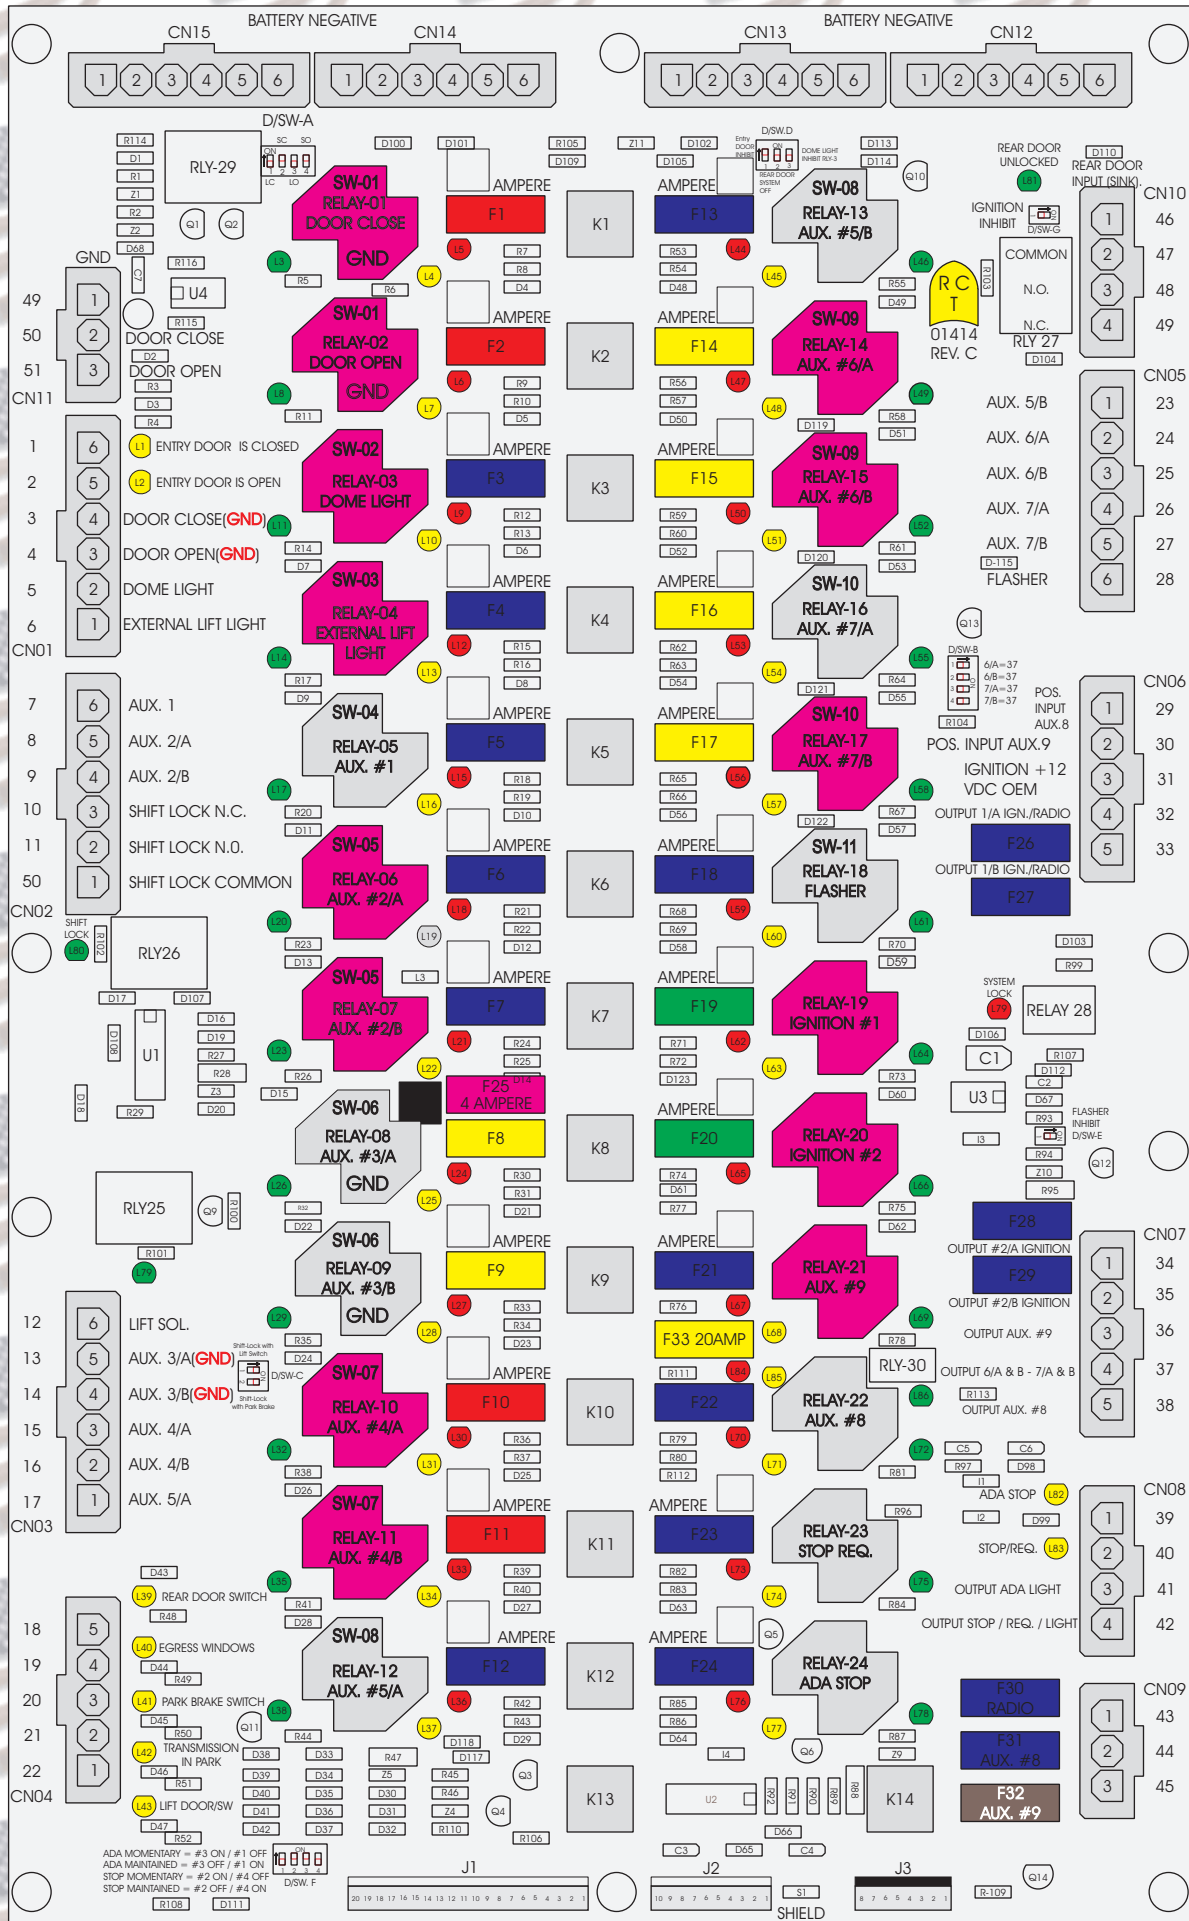

R. C. Tronics Incorporated

RCT-01414-00251

4 AMPERE

10 AMPERE

15 AMPERE

20 AMPERE

25 AMPERE

30 AMPERE

Comes With System

ADA MOMENTARY = #3 ON / #1 OFF
 ADA MAINTAINED = #3 OFF / #1 ON
 STOP MOMENTARY = #2 ON / #4 OFF
 STOP MAINTAINED = #2 OFF / #4 ON