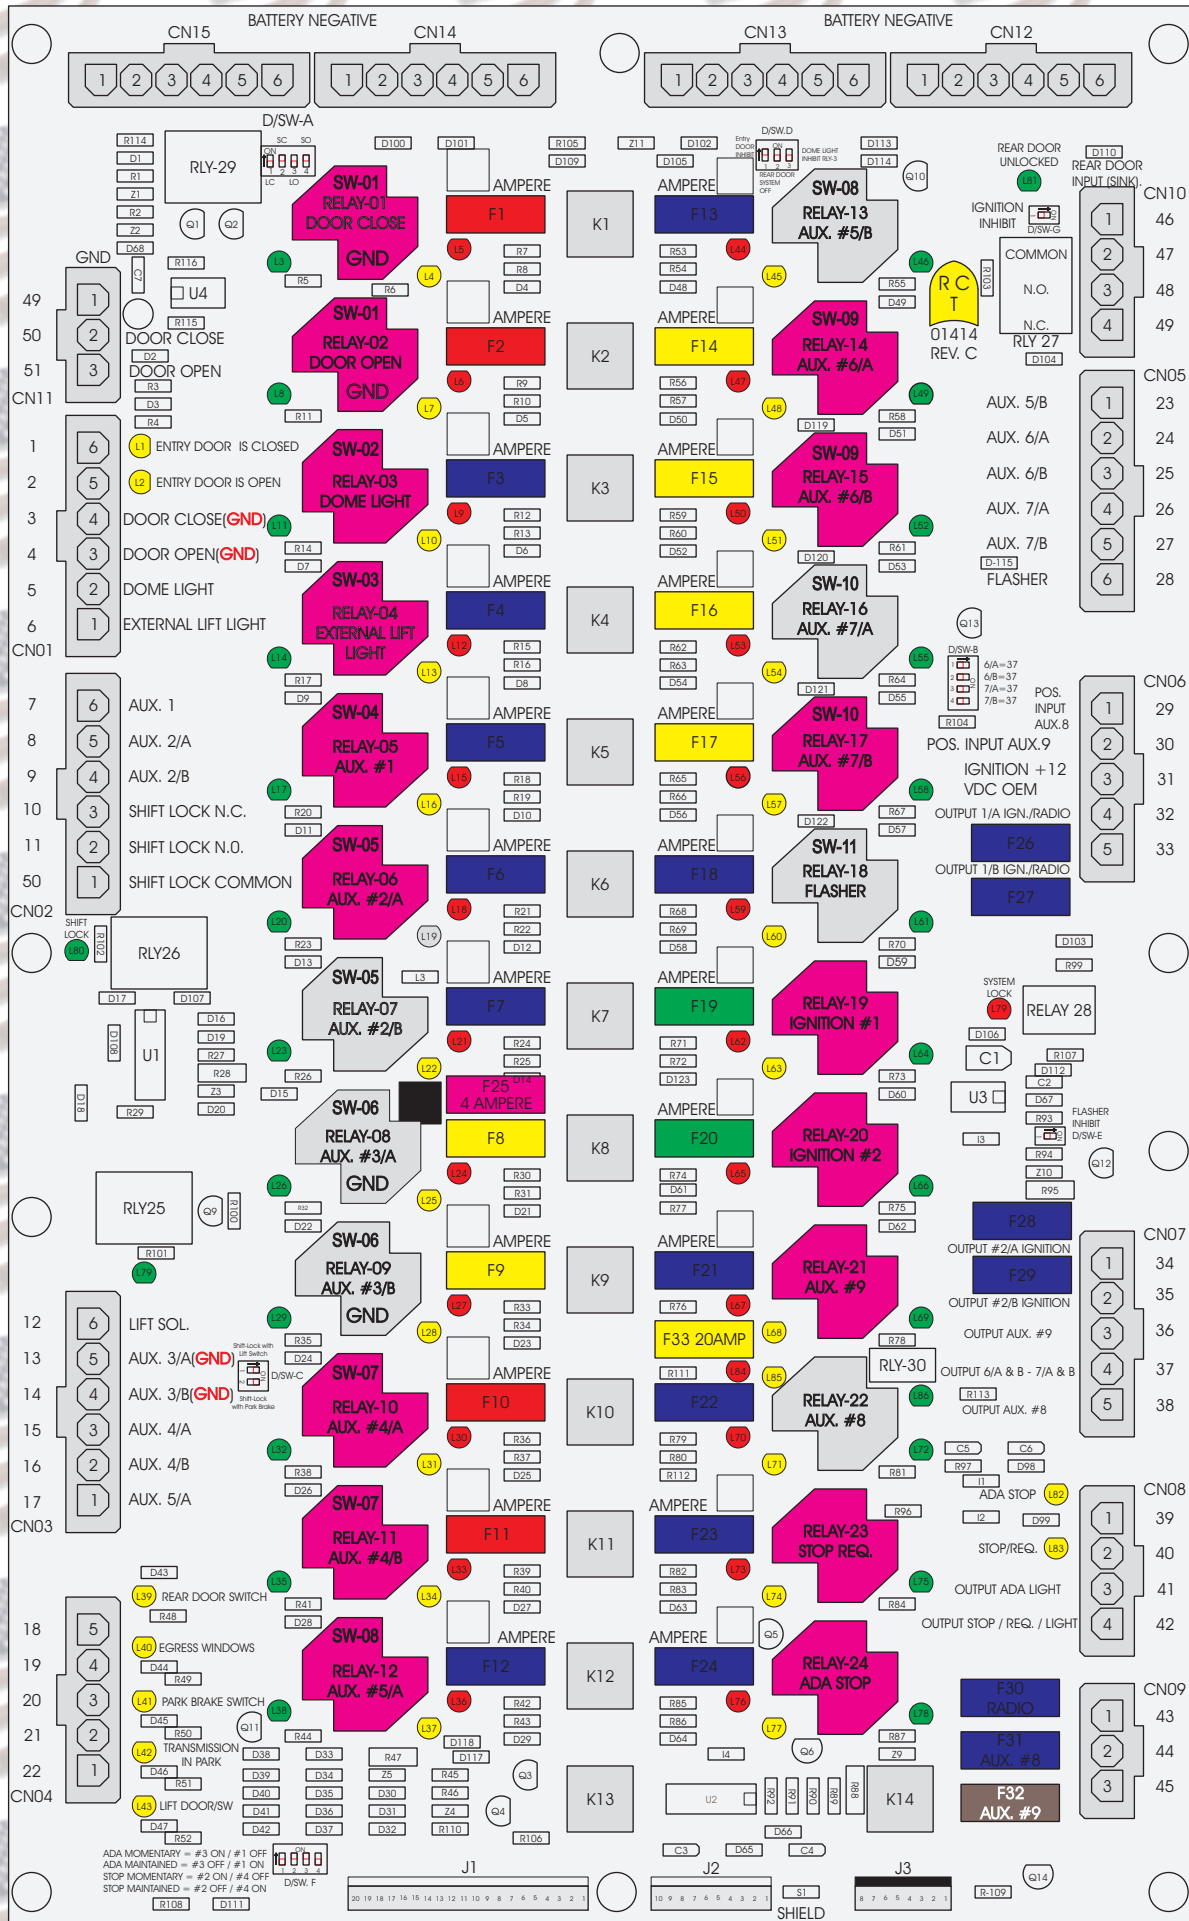

R. C. Tronics Incorporated

RCT-01414-00252

4 AMPERE

10 AMPERE

15 AMPERE

20 AMPERE

25 AMPERE

30 AMPERE

Comes With System

ADA MOMENTARY = #3 ON / #1 OFF
 ADA MAINTAINED = #3 OFF / #1 ON
 STOP MOMENTARY = #2 ON / #4 OFF
 STOP MAINTAINED = #2 OFF / #4 ON