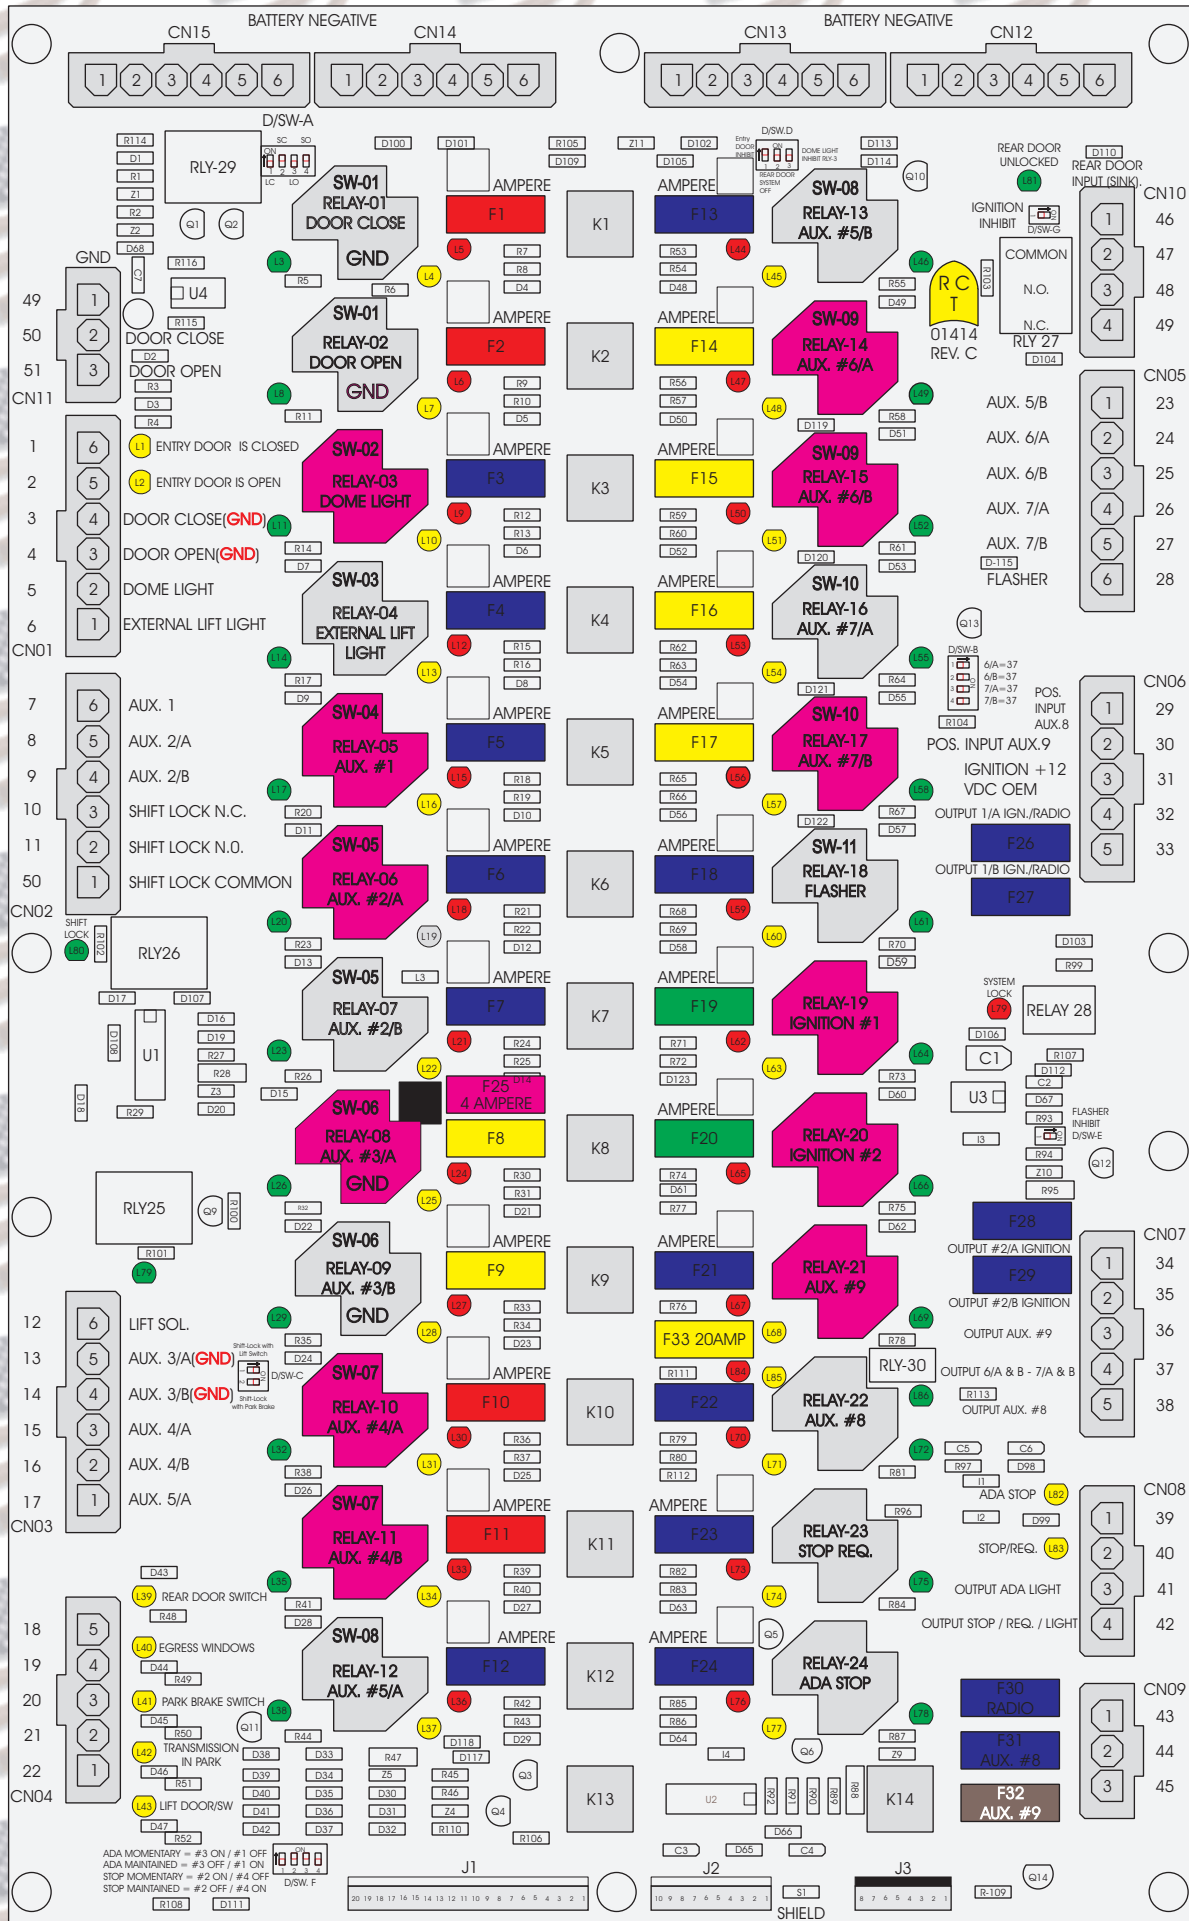

R. C. Tronics Incorporated

RCT-01414-00253

4 AMPERE

10 AMPERE

15 AMPERE

20 AMPERE

25 AMPERE

30 AMPERE

Comes With System