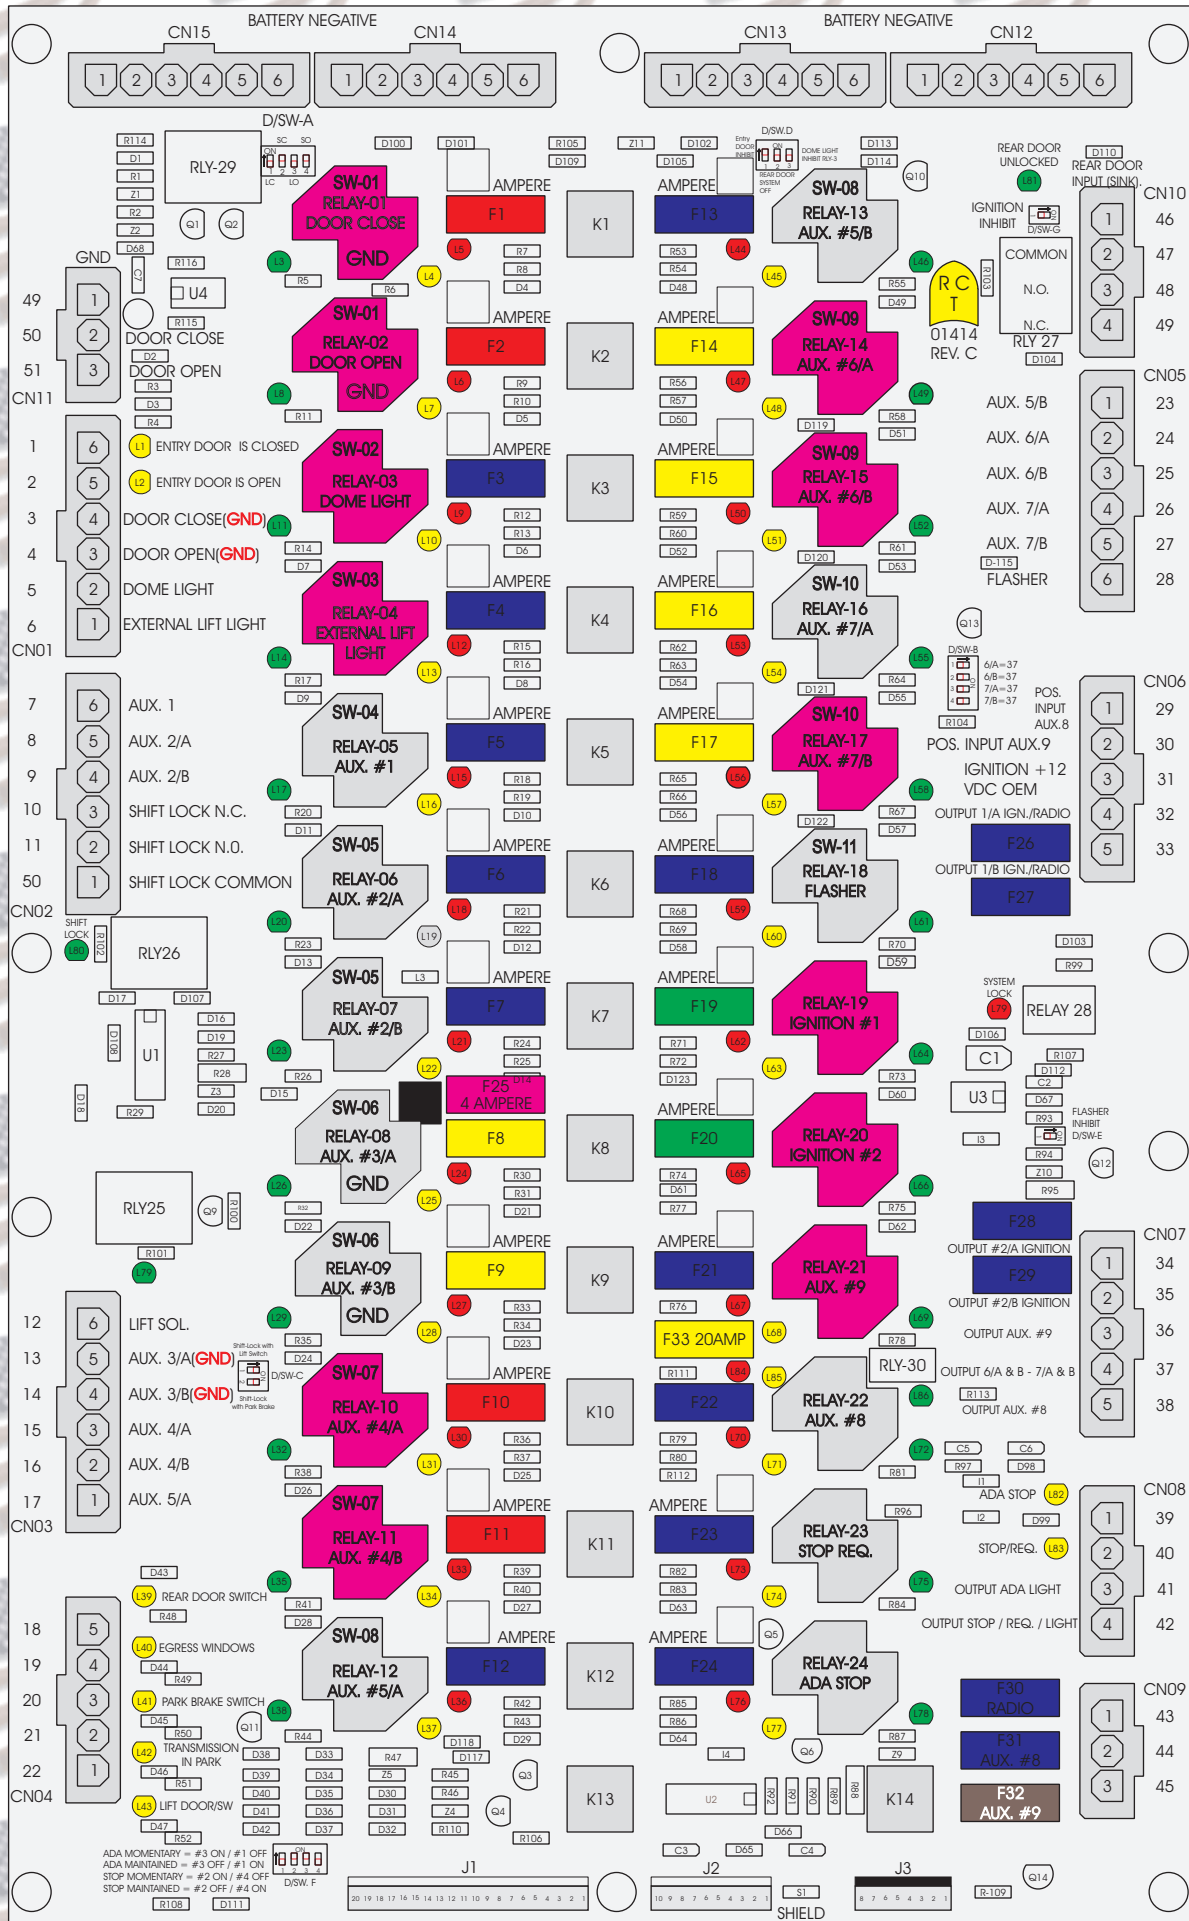

R. C. Tronics Incorporated

RCT-01414-00254

4 AMPERE

10 AMPERE

15 AMPERE

20 AMPERE

25 AMPERE

30 AMPERE

Comes With System