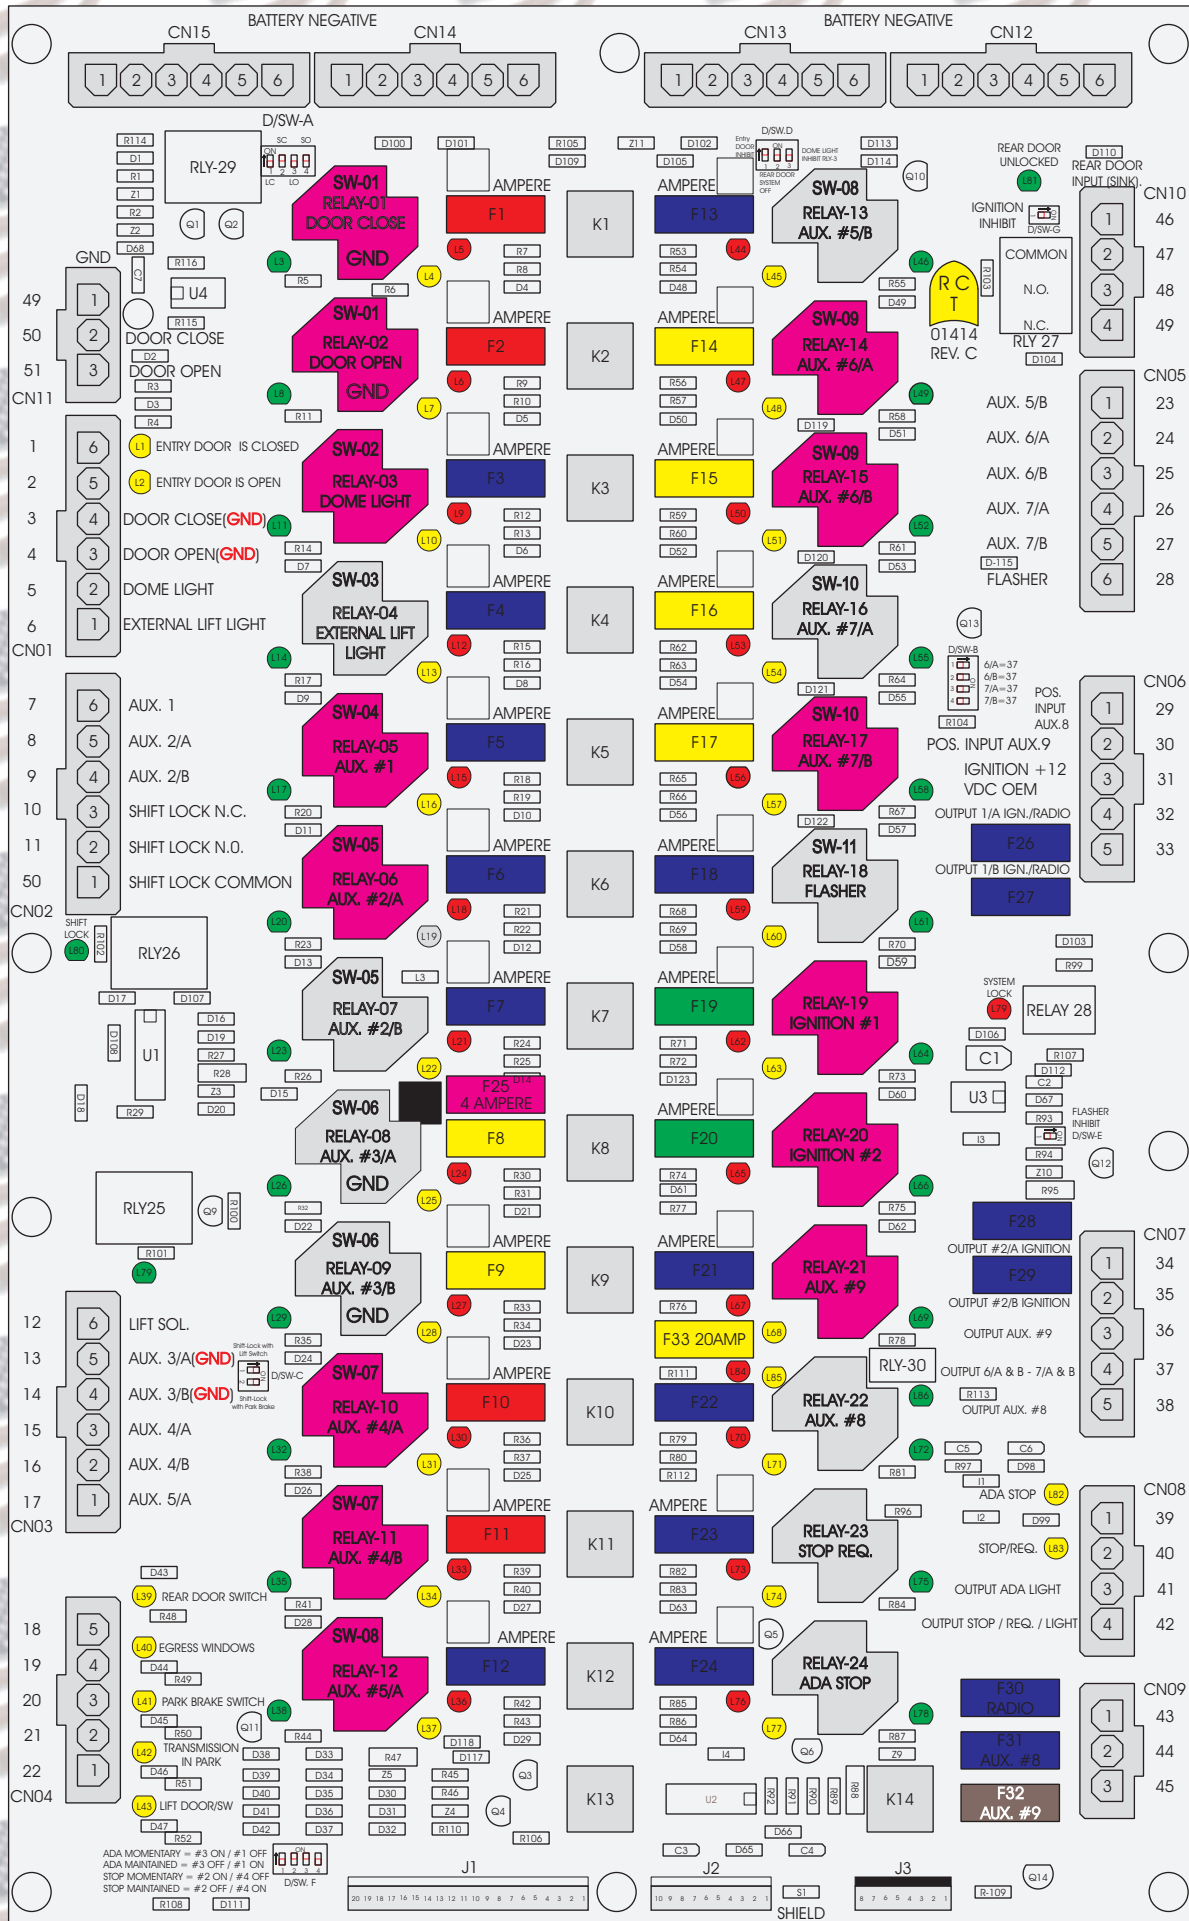

R. C. Tronics Incorporated

RCT-01414-00255

4 AMPERE

10 AMPERE

15 AMPERE

20 AMPERE

25 AMPERE

30 AMPERE

Comes With System