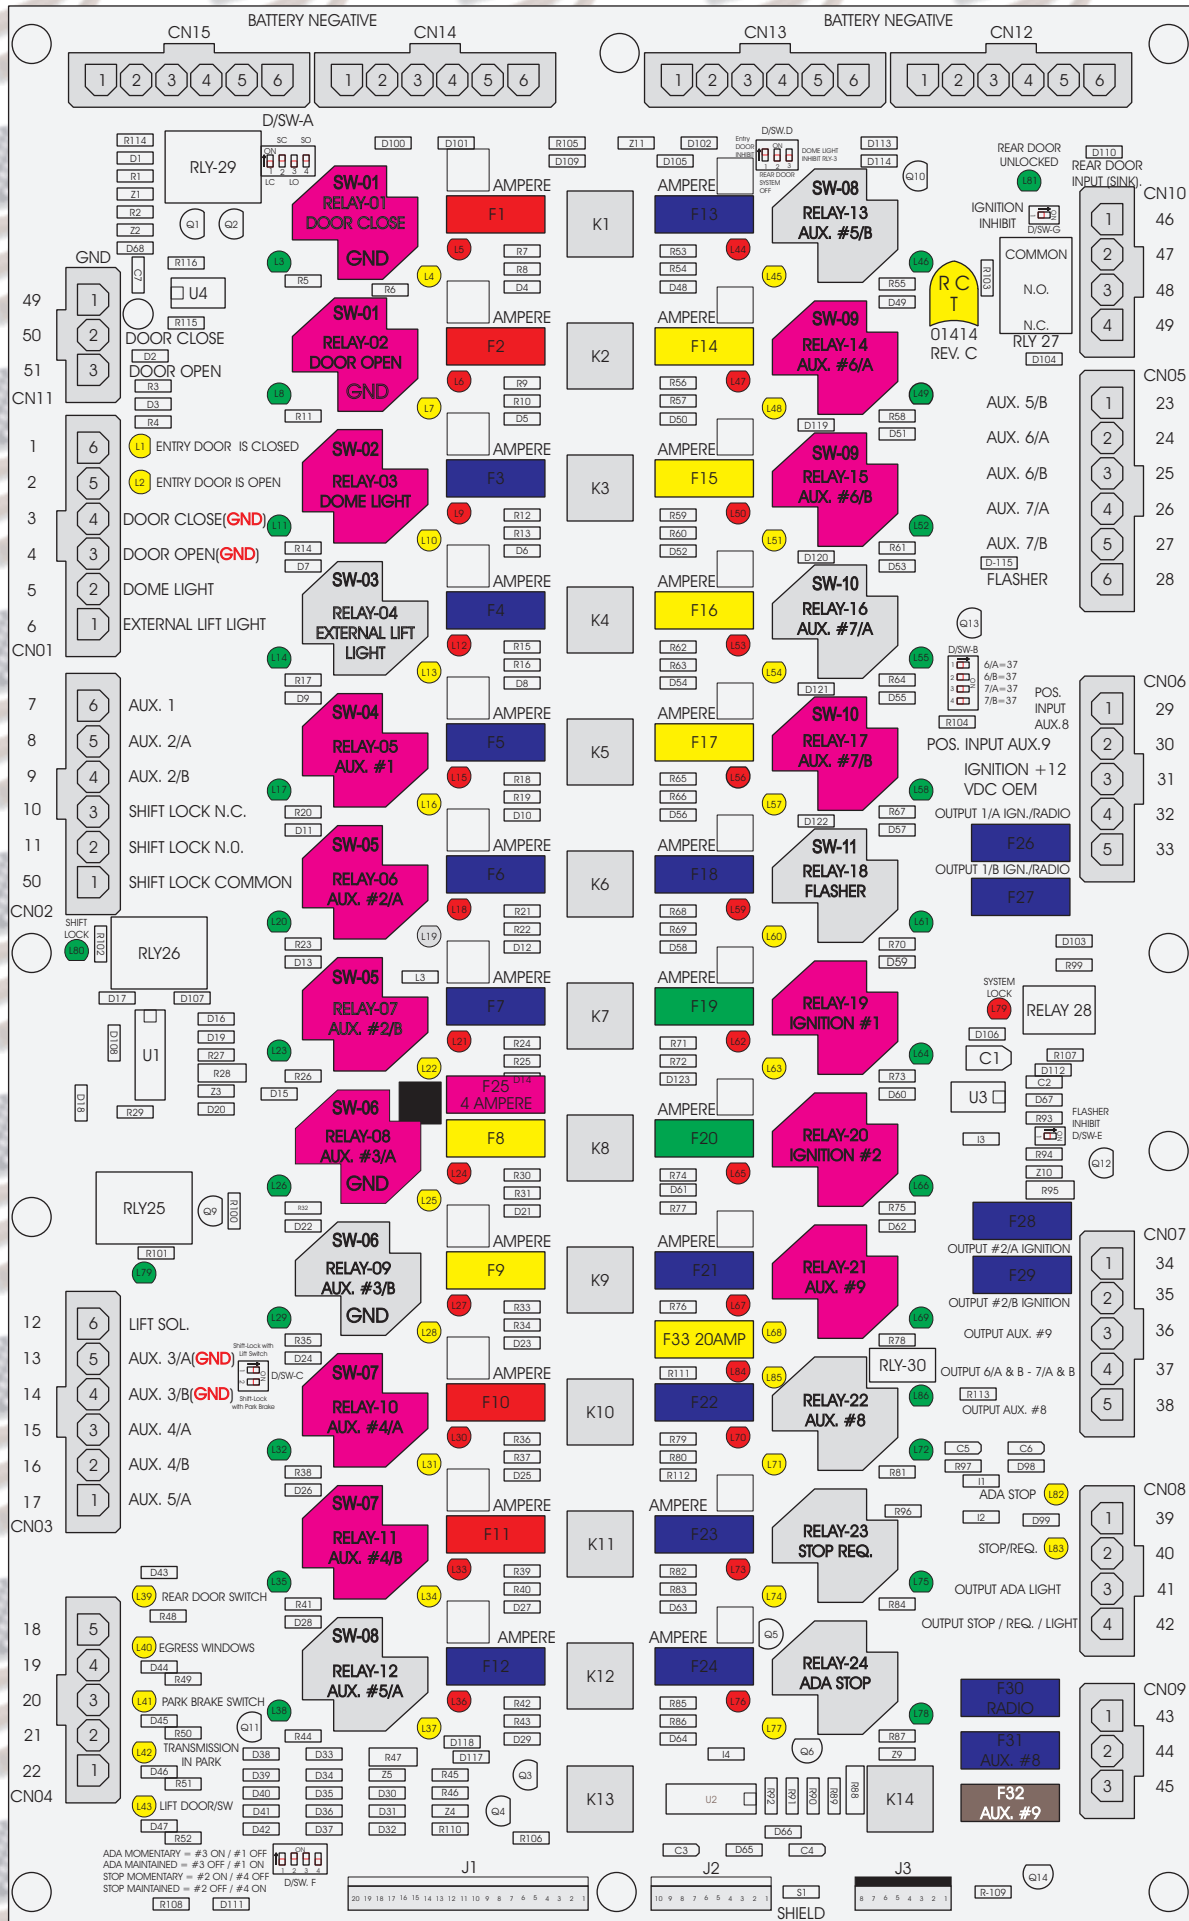

R. C. Tronics Incorporated

RCT-01414-00256

4 AMPERE

10 AMPERE

15 AMPERE

20 AMPERE

25 AMPERE

30 AMPERE

Comes With System

ADA MOMENTARY = #3 ON / #1 OFF
 ADA MAINTAINED = #3 OFF / #1 ON
 STOP MOMENTARY = #2 ON / #4 OFF
 STOP MAINTAINED = #2 OFF / #4 ON