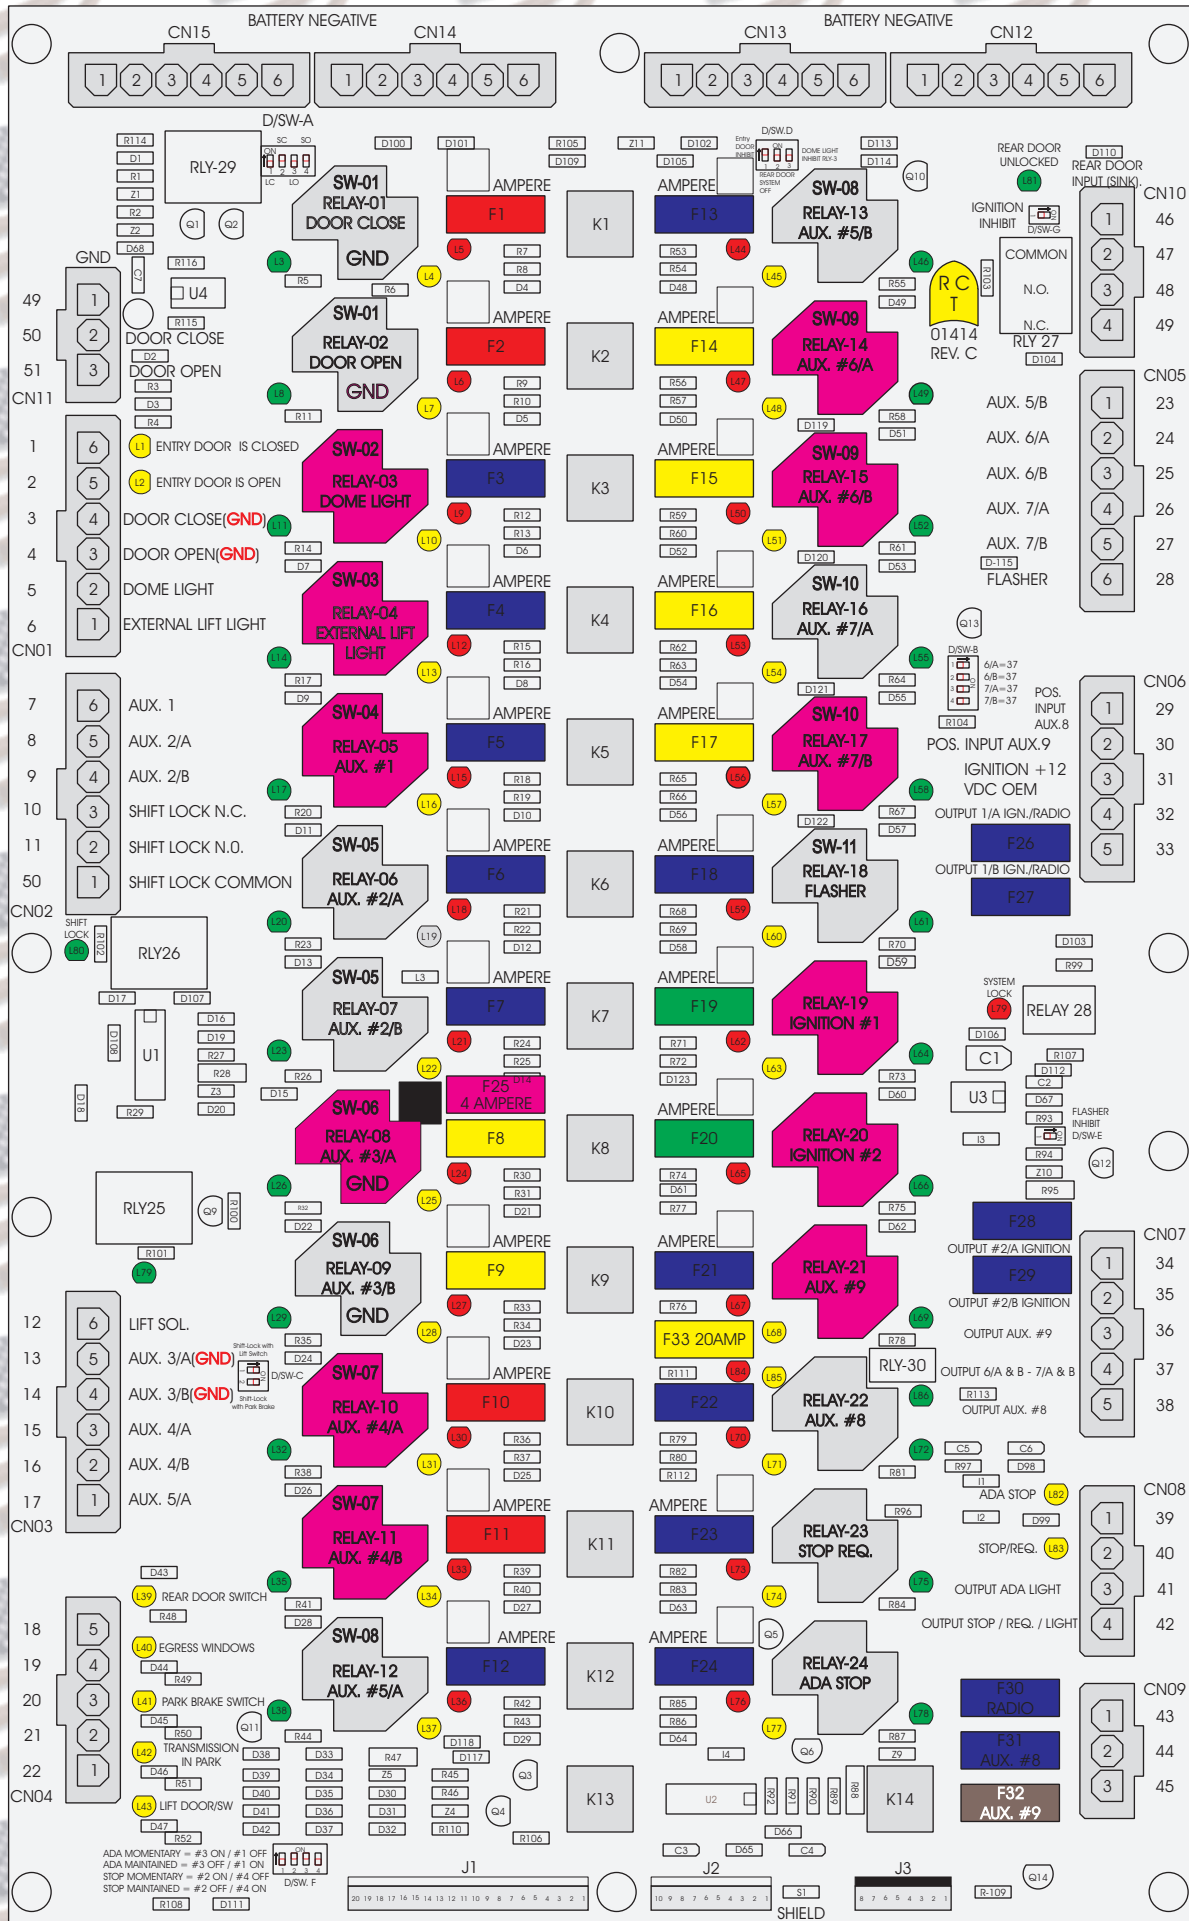

# R. C. Tronics Incorporated

RCT-01414-00257

4 AMPERE

10 AMPERE

15 AMPERE

20 AMPERE

25 AMPERE

30 AMPERE

Comes With System

ADA MOMENTARY = #3 ON / #1 OFF  
 ADA MAINTAINED = #3 OFF / #1 ON  
 STOP MOMENTARY = #2 ON / #4 OFF  
 STOP MAINTAINED = #2 OFF / #4 ON