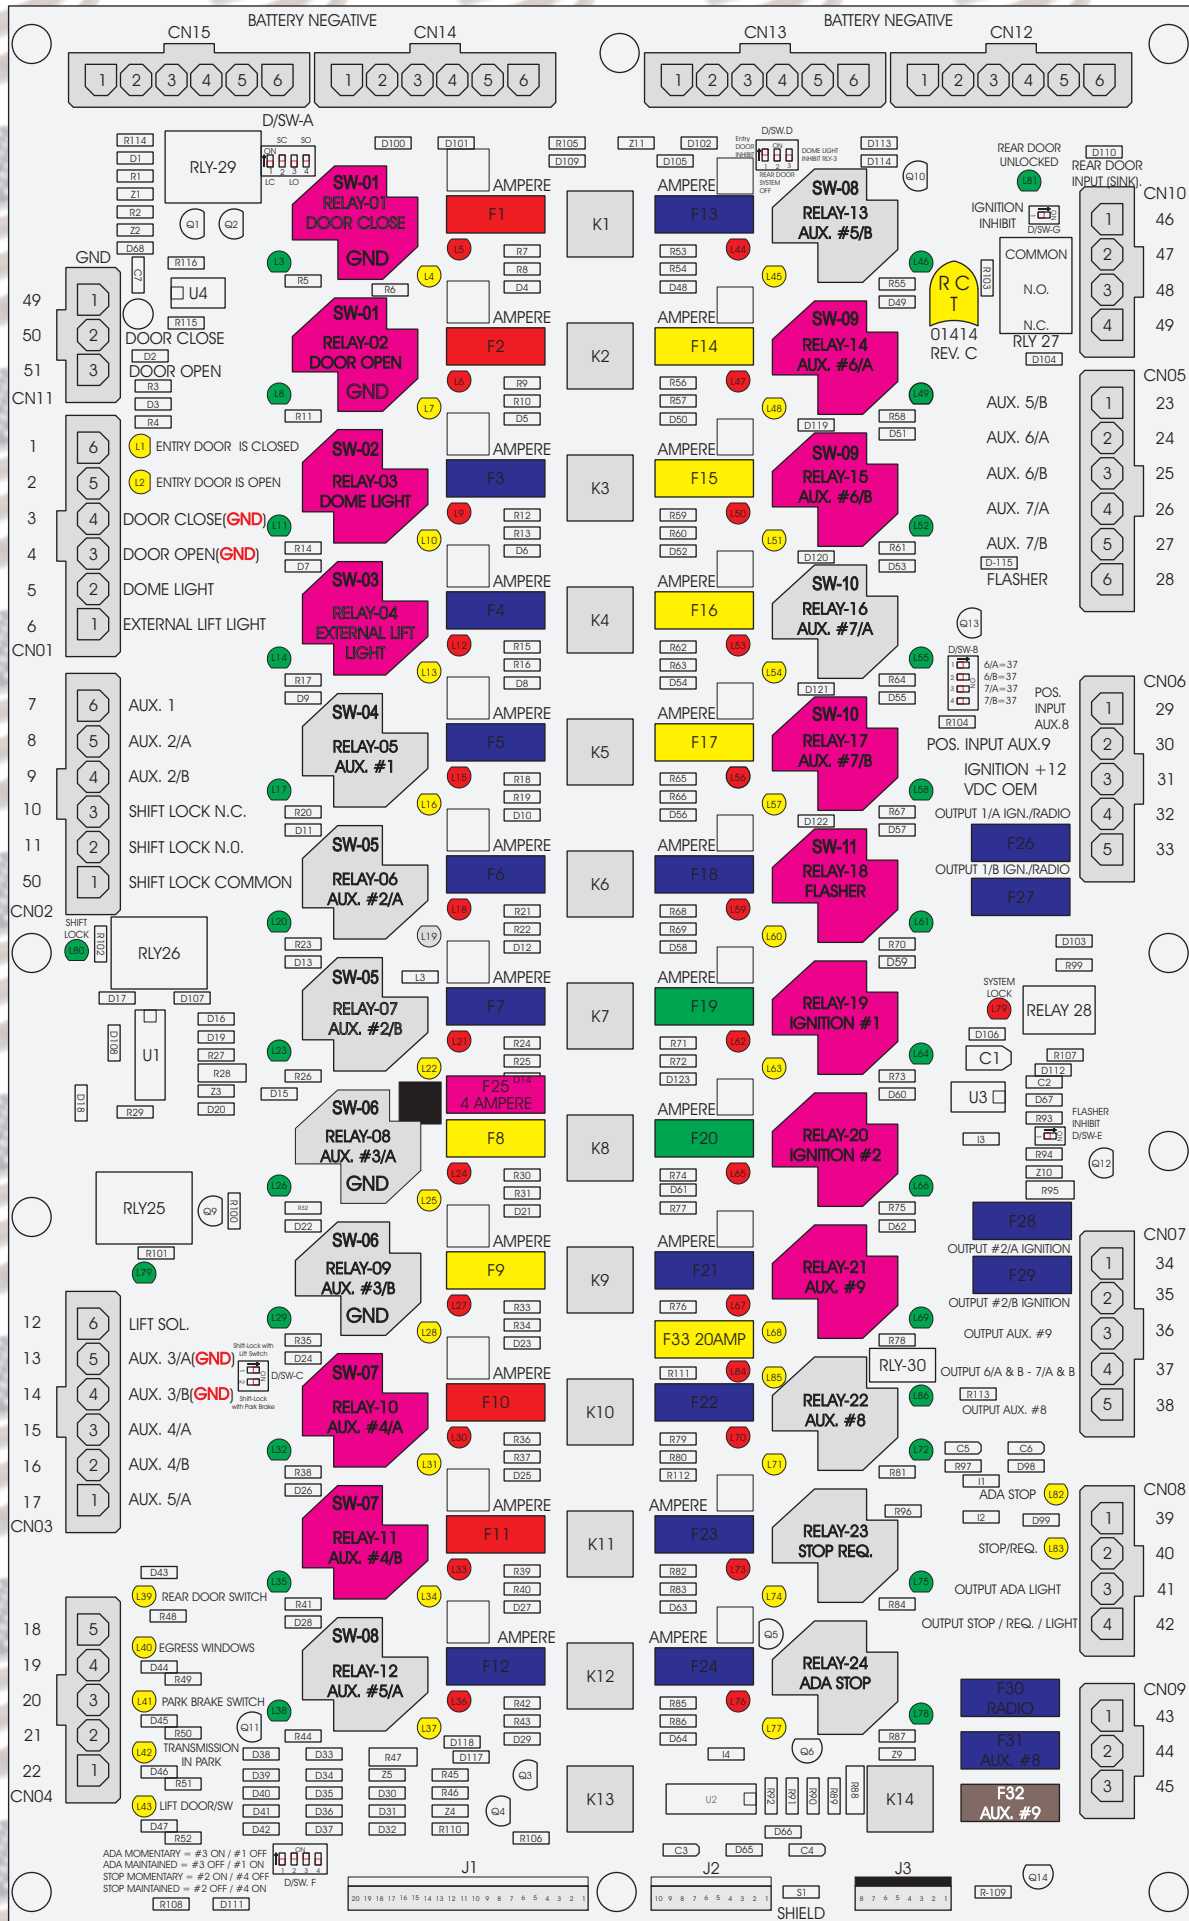

# R. C. Tronics Incorporated

RCT-01414-00258

4 AMPERE

10 AMPERE

15 AMPERE

20 AMPERE

25 AMPERE

30 AMPERE

Comes With System

ADA MOMENTARY = #3 ON / #1 OFF  
 ADA MAINTAINED = #3 OFF / #1 ON  
 STOP MOMENTARY = #2 ON / #4 OFF  
 STOP MAINTAINED = #2 OFF / #4 ON