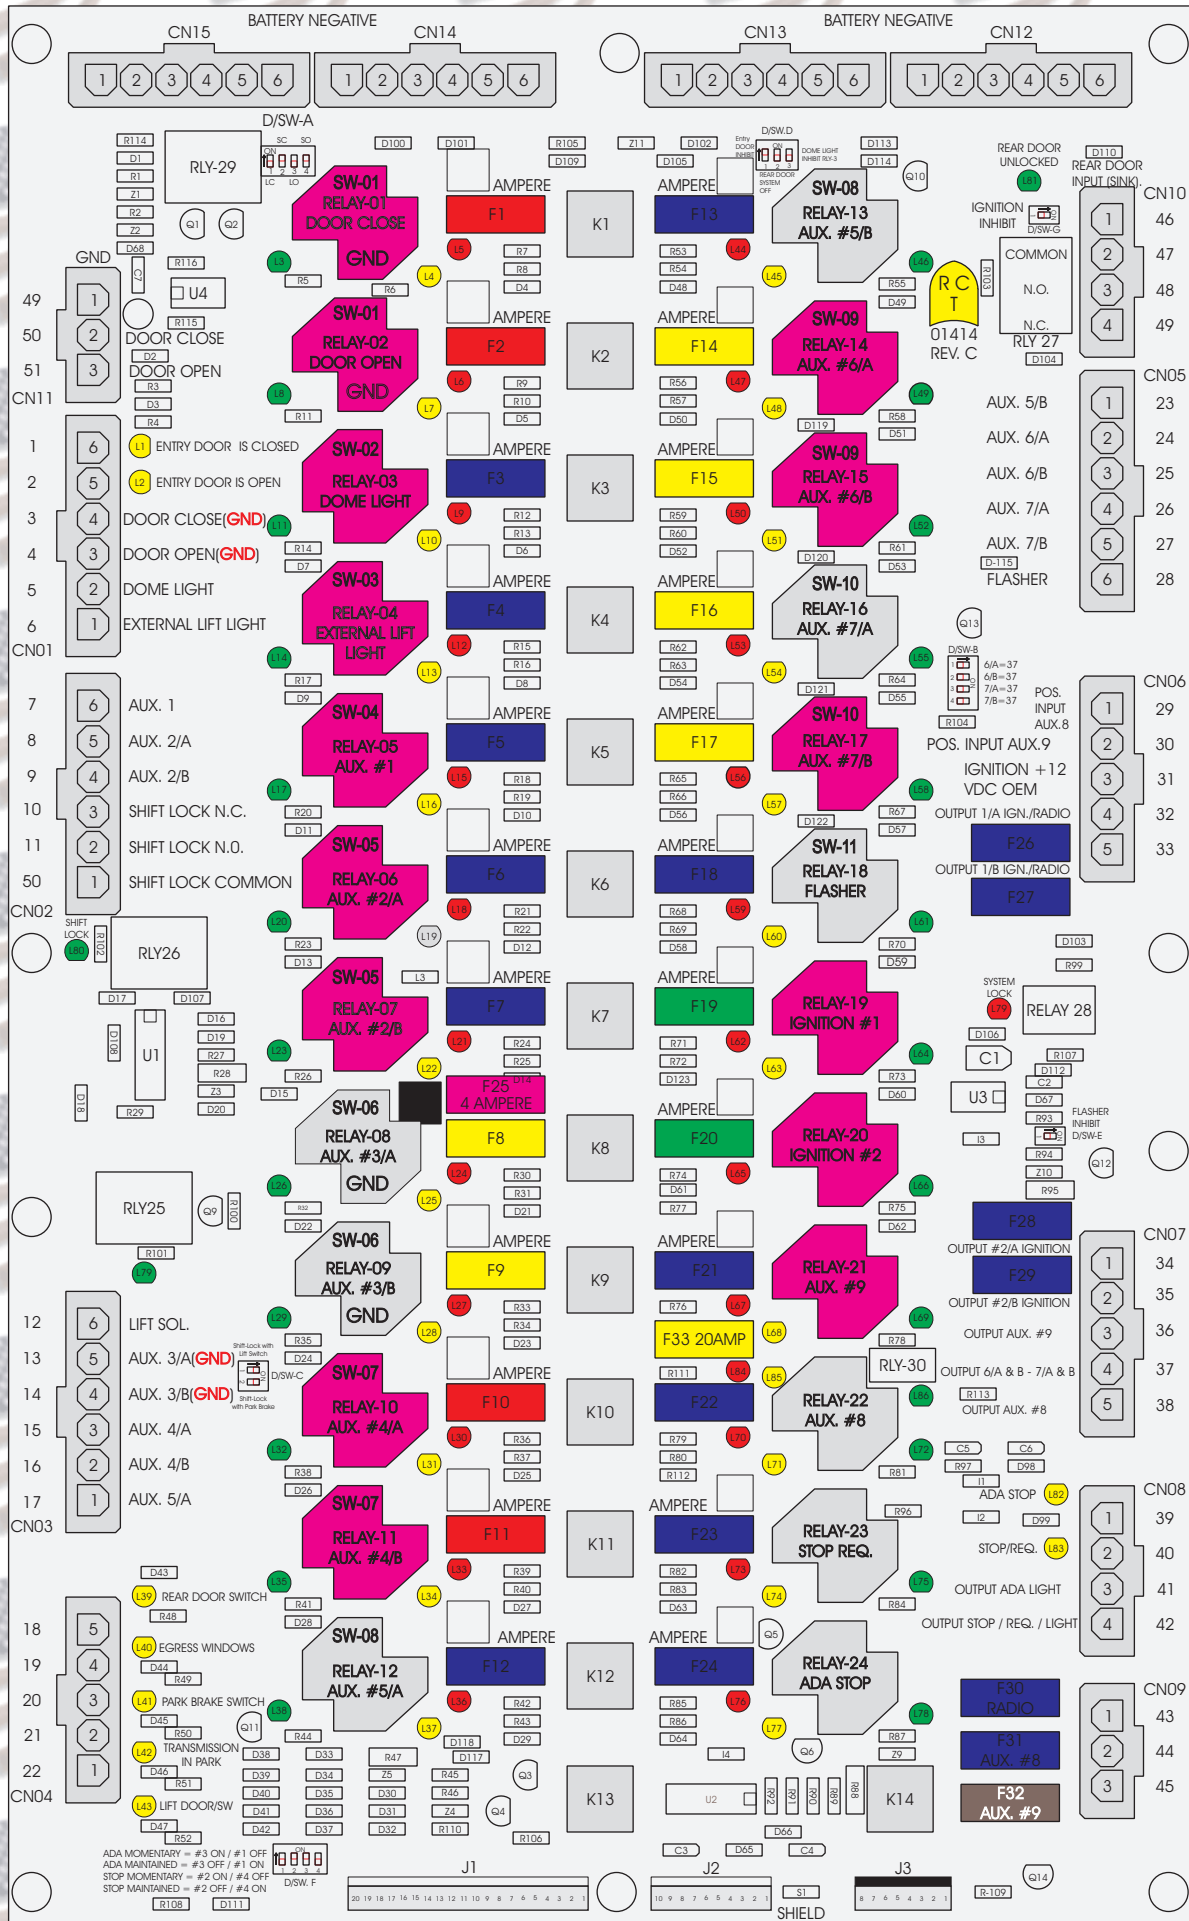

R. C. Tronics Incorporated

RCT-01414-00259

4 AMPERE

10 AMPERE

15 AMPERE

20 AMPERE

25 AMPERE

30 AMPERE

Comes With System

ADA MOMENTARY = #3 ON / #1 OFF
 ADA MAINTAINED = #3 OFF / #1 ON
 STOP MOMENTARY = #2 ON / #4 OFF
 STOP MAINTAINED = #2 OFF / #4 ON