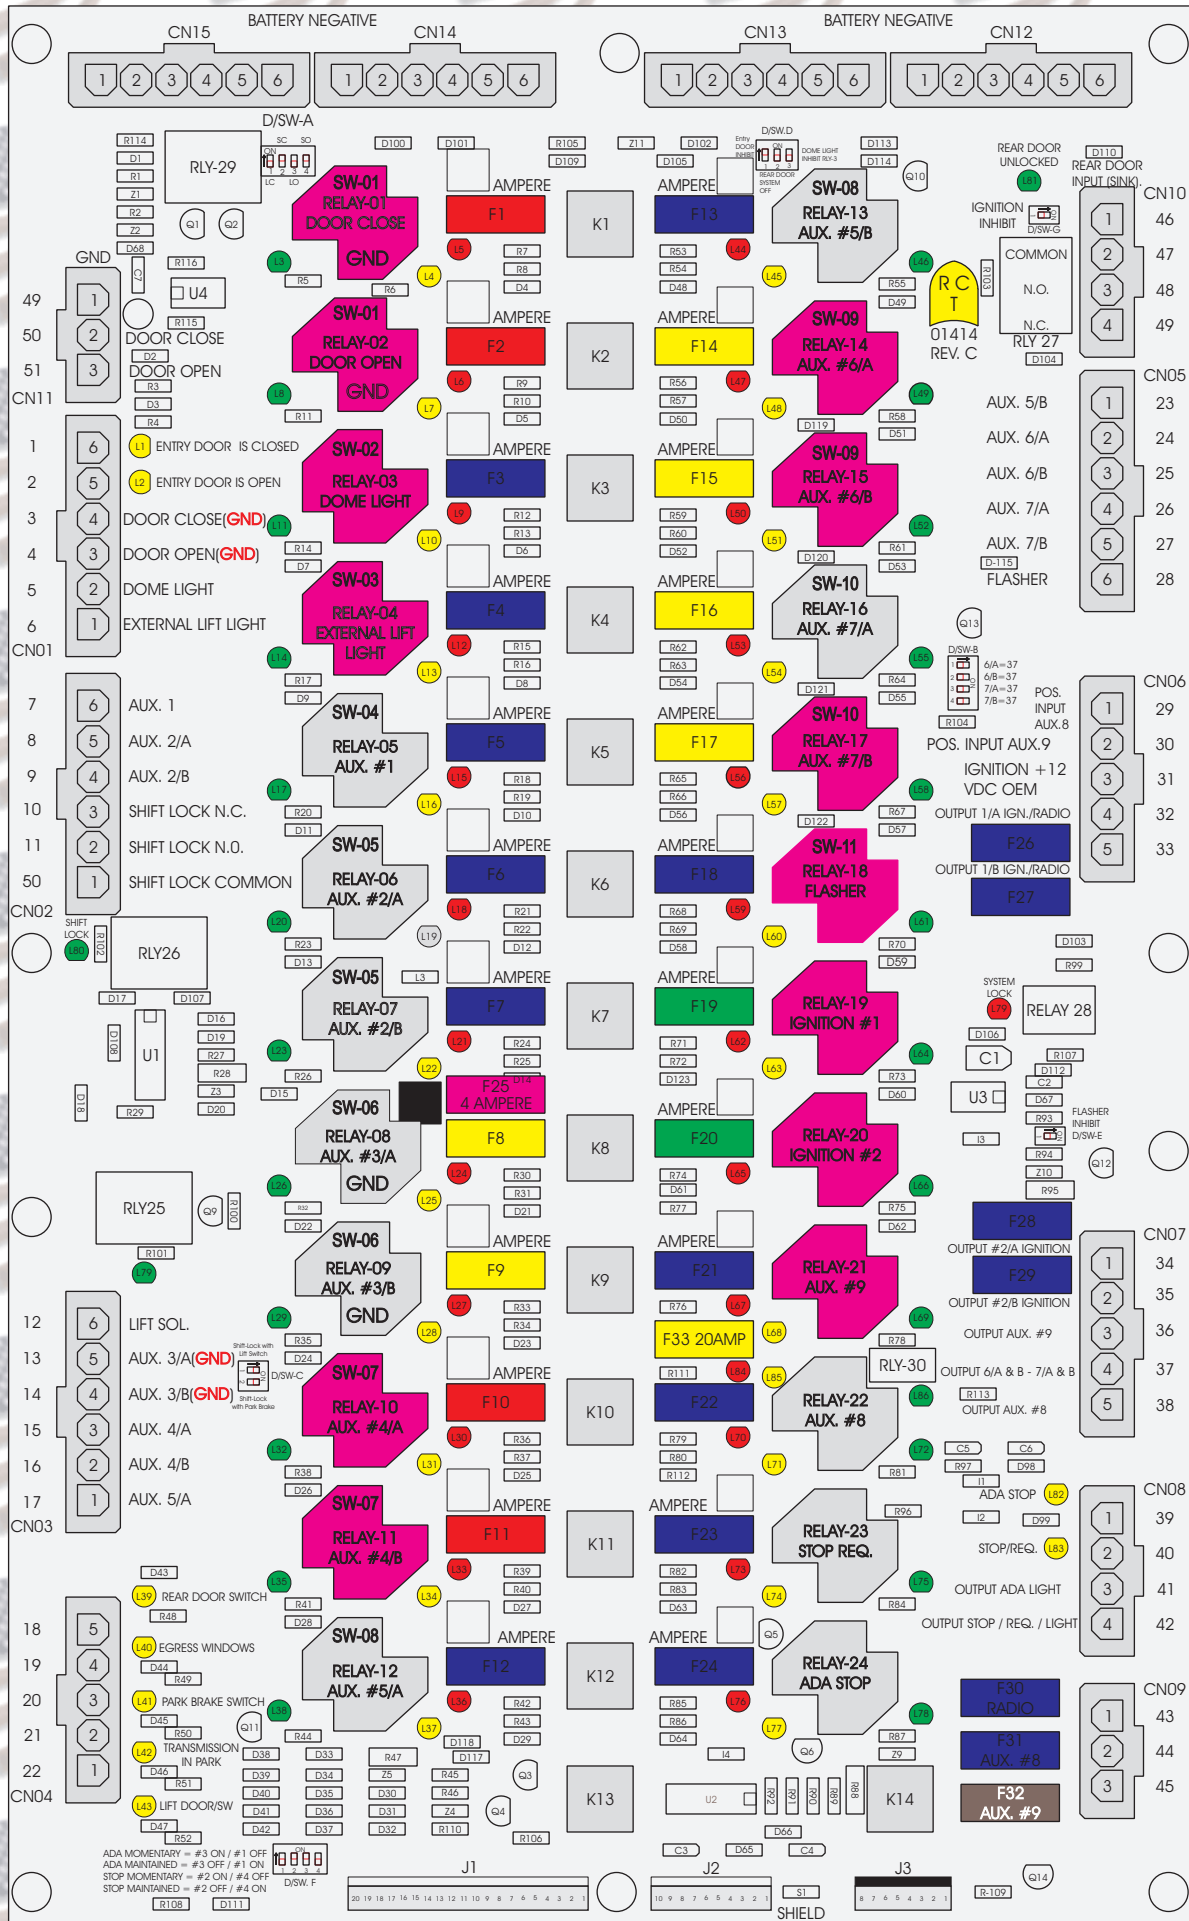

R. C. Tronics Incorporated

RCT-01414-00261

4 AMPERE

10 AMPERE

15 AMPERE

20 AMPERE

25 AMPERE

30 AMPERE

Comes With System

ADA MOMENTARY = #3 ON / #1 OFF
 ADA MAINTAINED = #3 OFF / #1 ON
 STOP MOMENTARY = #2 ON / #4 OFF
 STOP MAINTAINED = #2 OFF / #4 ON