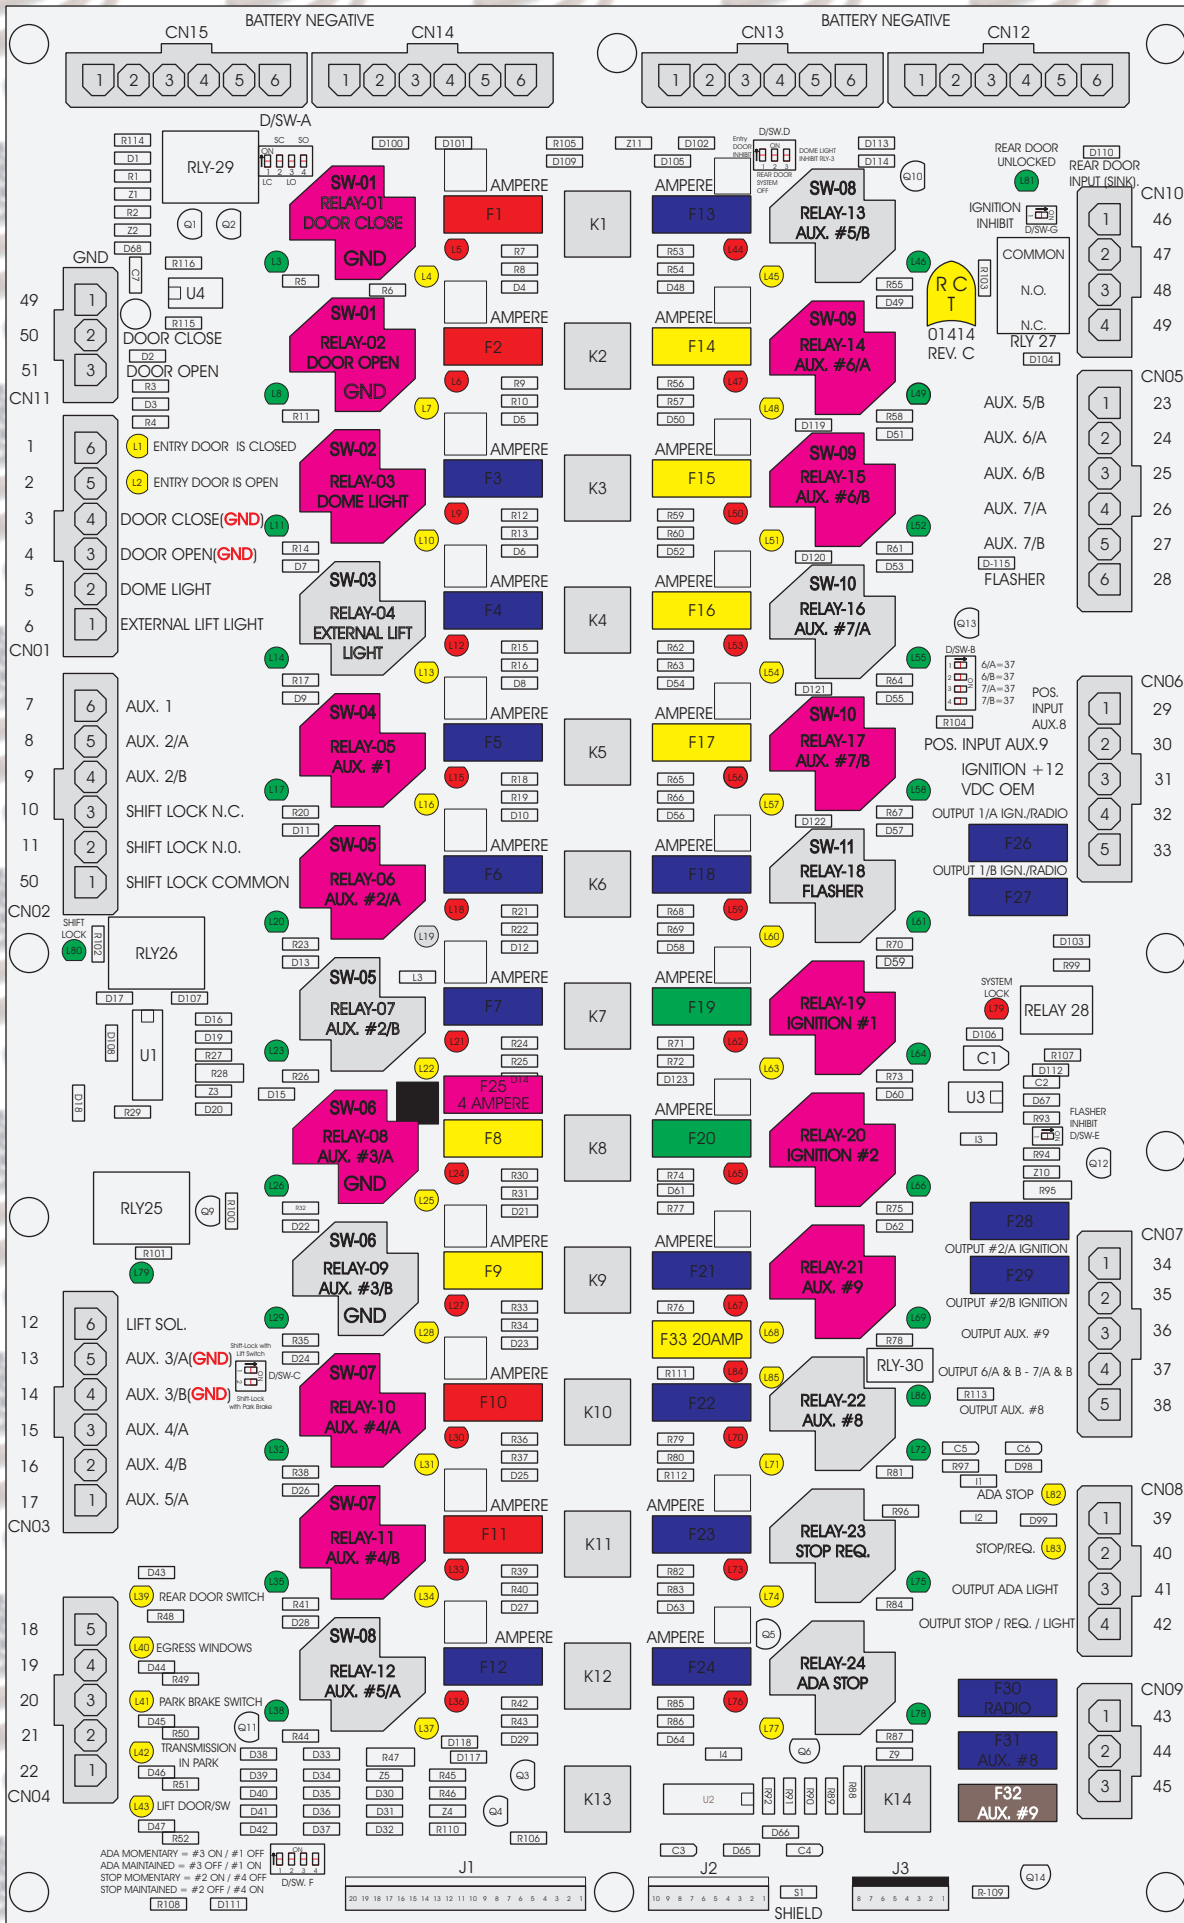

R. C. Tronics Incorporated

RCT-01414-00262

4 AMPERE

10 AMPERE

15 AMPERE

20 AMPERE

25 AMPERE

30 AMPERE

Comes With System

ADA MOMENTARY = #3 ON / #1 OFF
 ADA MAINTAINED = #3 OFF / #1 ON
 STOP MOMENTARY = #2 ON / #4 OFF
 STOP MAINTAINED = #2 OFF / #4 ON

J1
 20 19 18 17 16 15 14 13 12 11 10 9 8 7 6 5 4 3 2 1

J2
 10 9 8 7 6 5 4 3 2 1

J3
 8 7 6 5 4 3 2 1

SHIELD