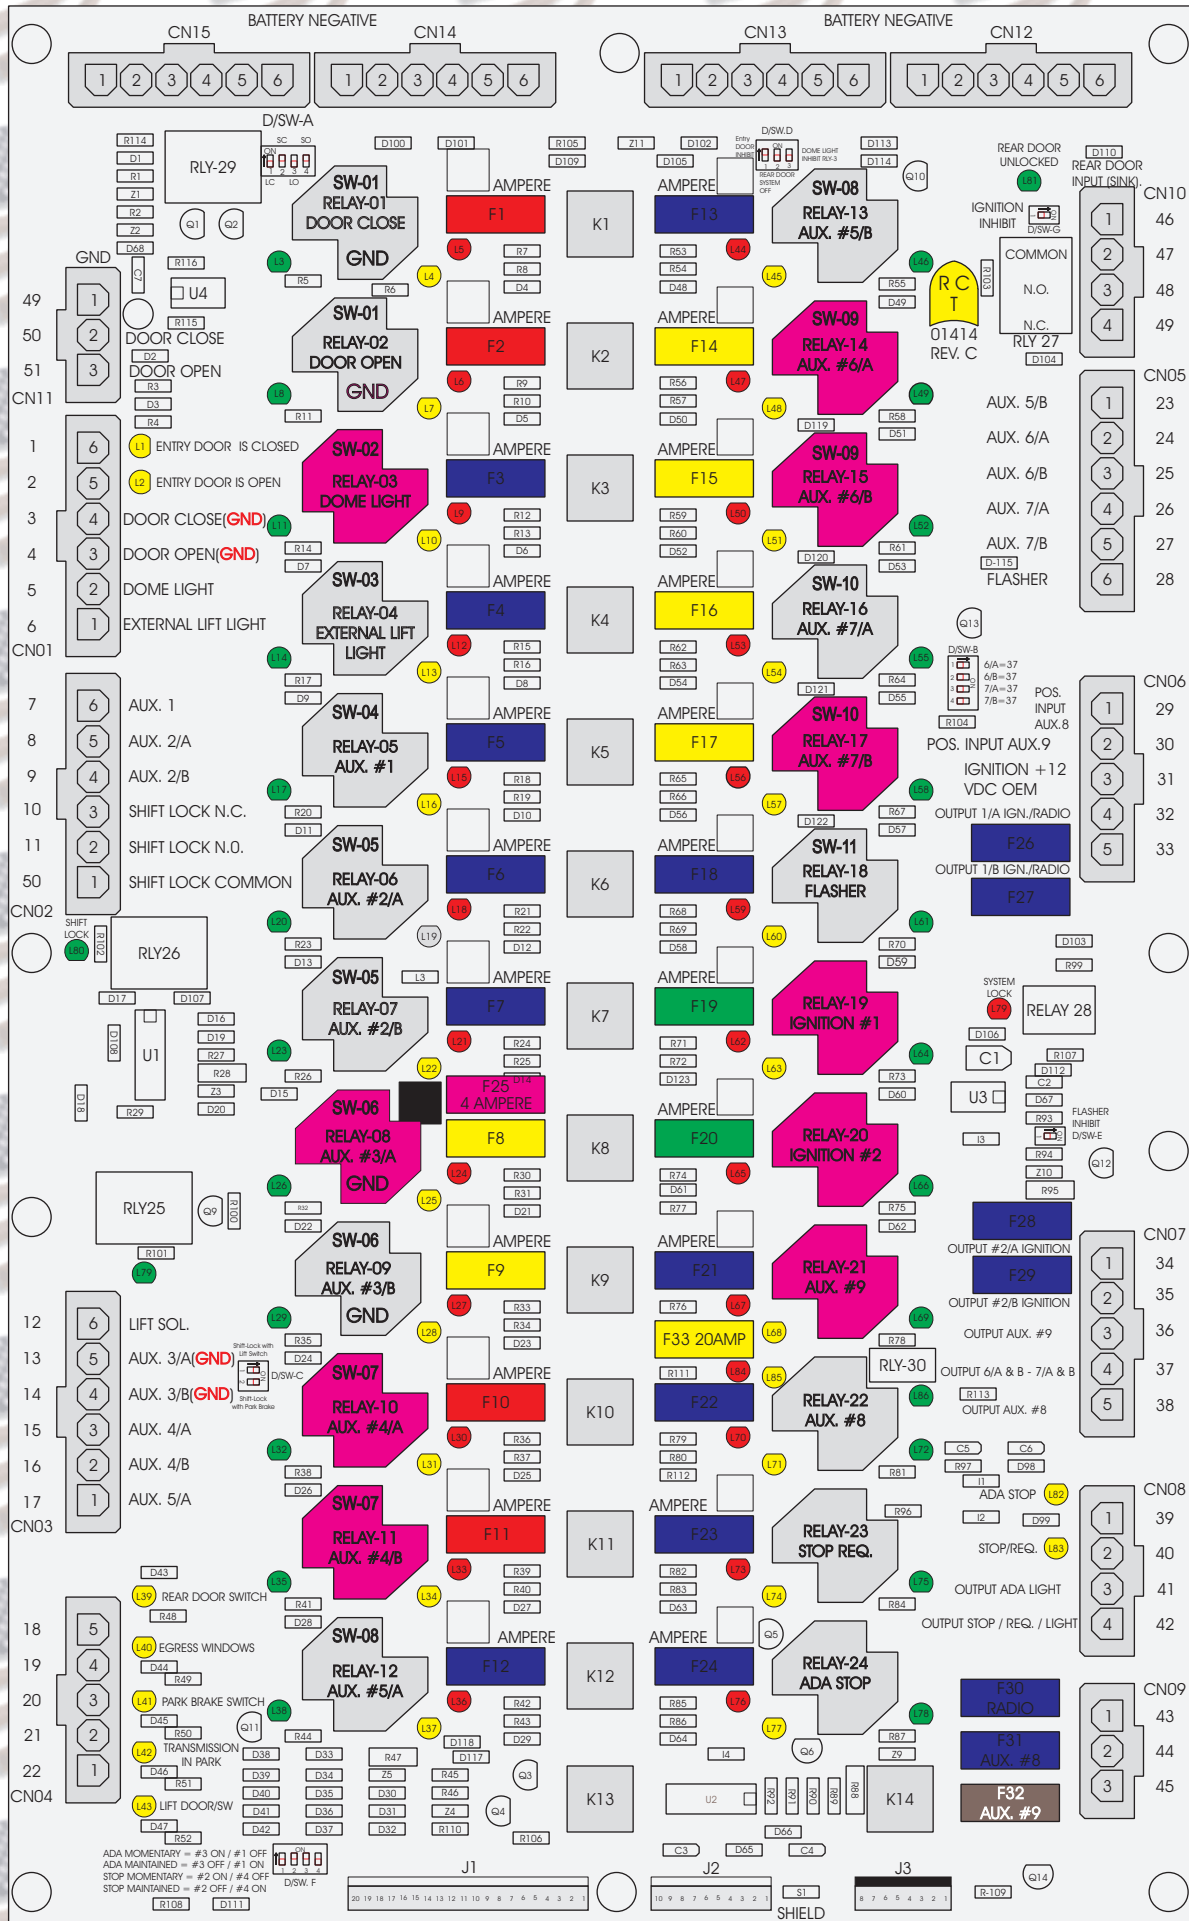

R. C. Tronics Incorporated

RCT-01414-00264

4 AMPERE

10 AMPERE

15 AMPERE

20 AMPERE

25 AMPERE

30 AMPERE

Comes With System