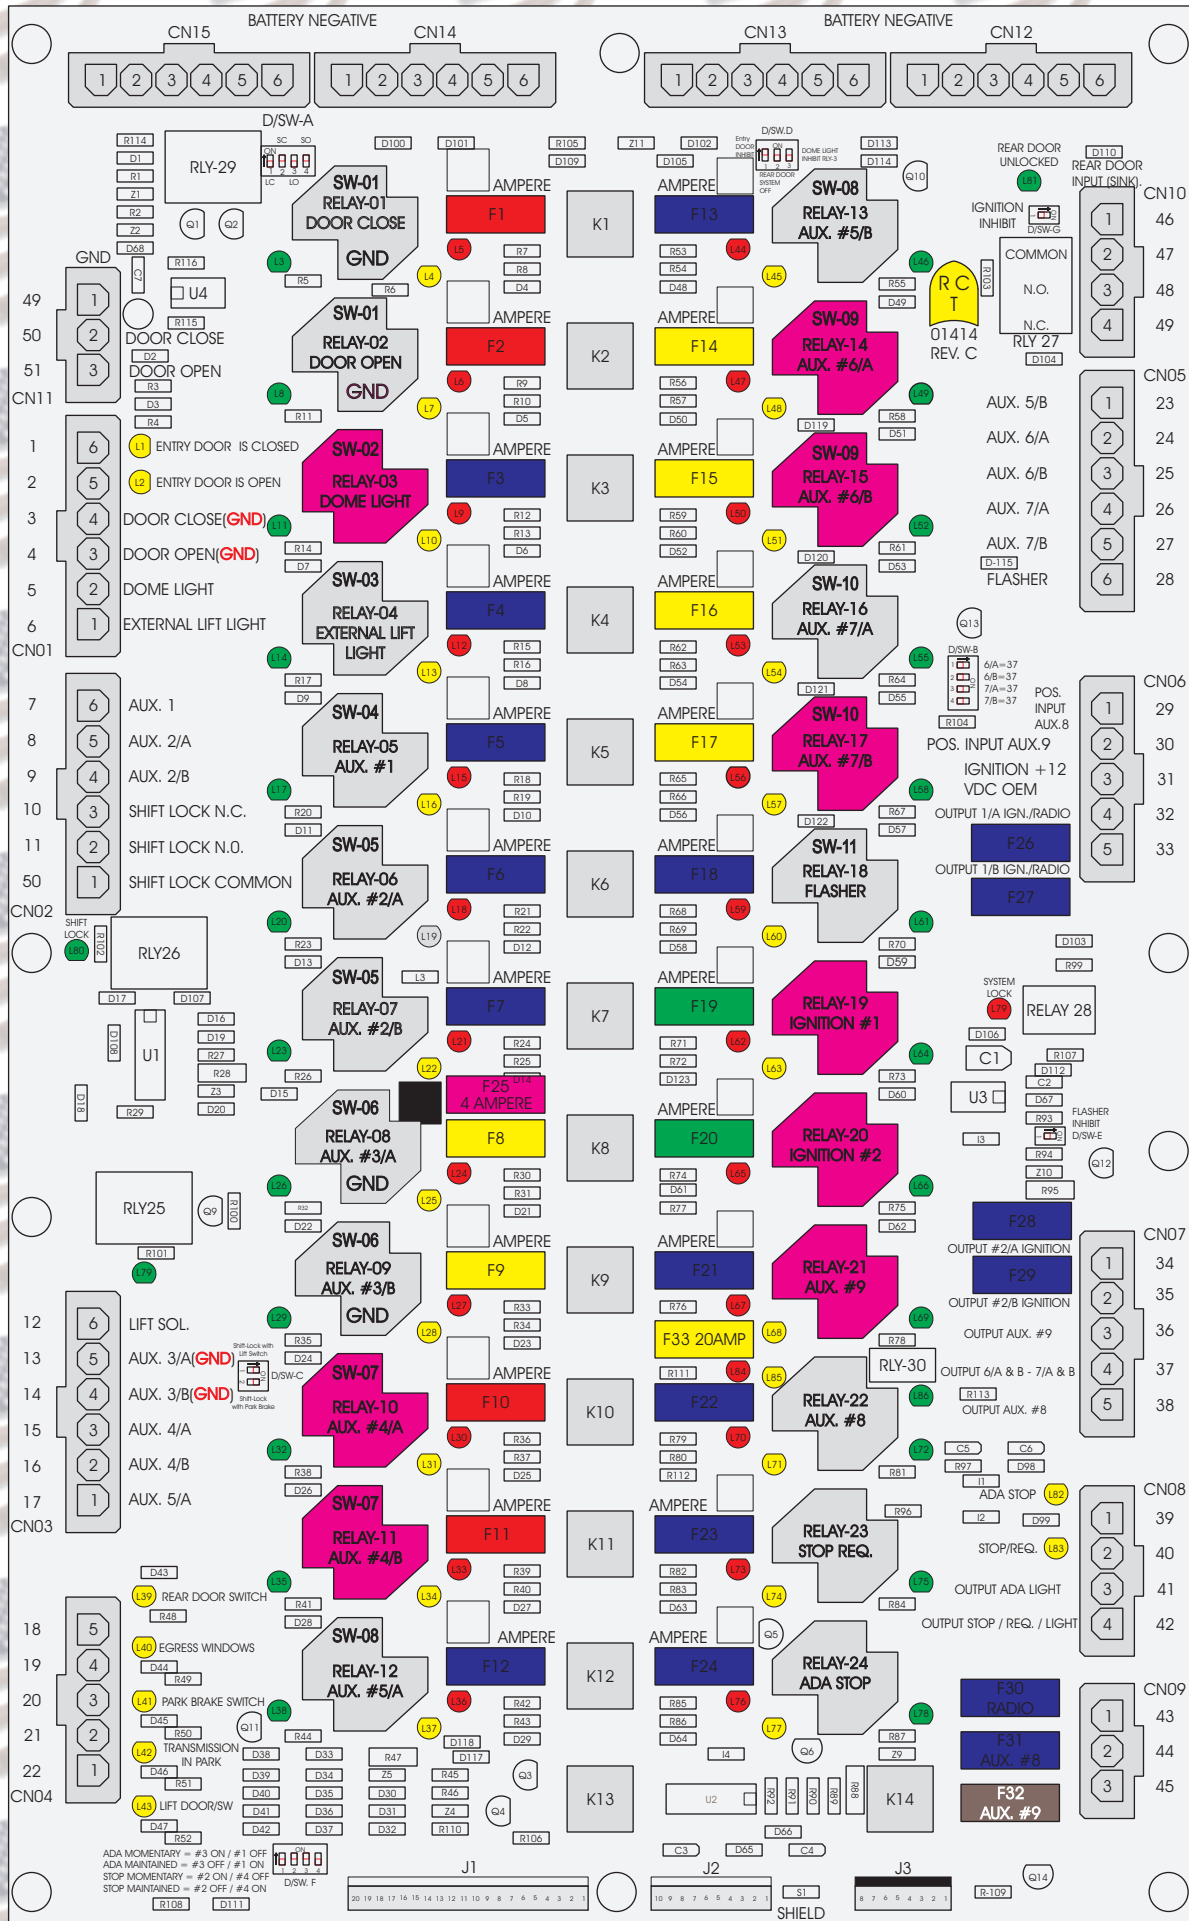

R. C. Tronics Incorporated

RCT-01414-00265

4 AMPERE

10 AMPERE

15 AMPERE

20 AMPERE

25 AMPERE

30 AMPERE

Comes With System

ADA MOMENTARY = #3 ON / #1 OFF
 ADA MAINTAINED = #3 OFF / #1 ON
 STOP MOMENTARY = #2 ON / #4 OFF
 STOP MAINTAINED = #2 OFF / #4 ON