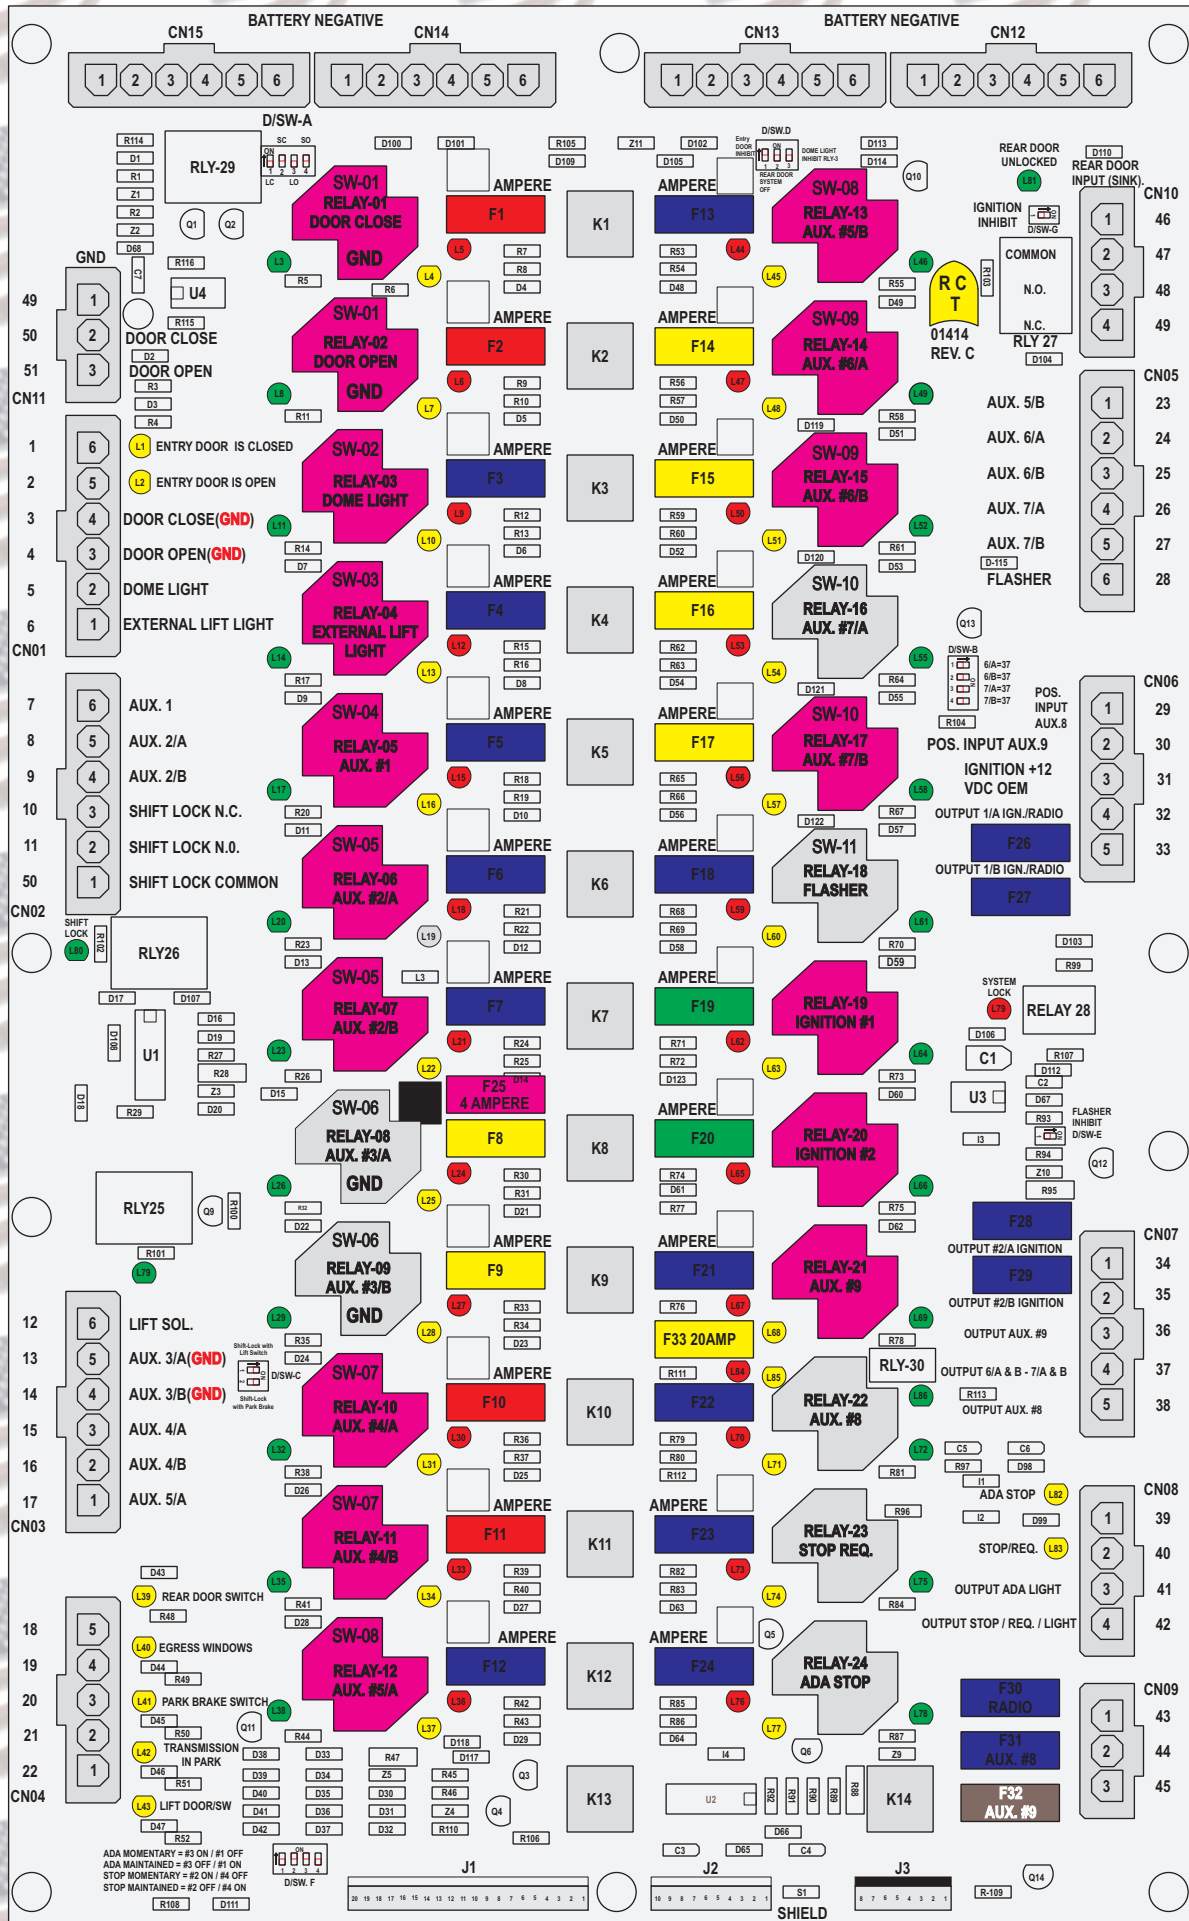

R. C. Tronics Incorporated

RCT-01414-00266

4 AMPERE

10 AMPERE

15 AMPERE

20 AMPERE

25 AMPERE

30 AMPERE

Comes With System

SHIELD