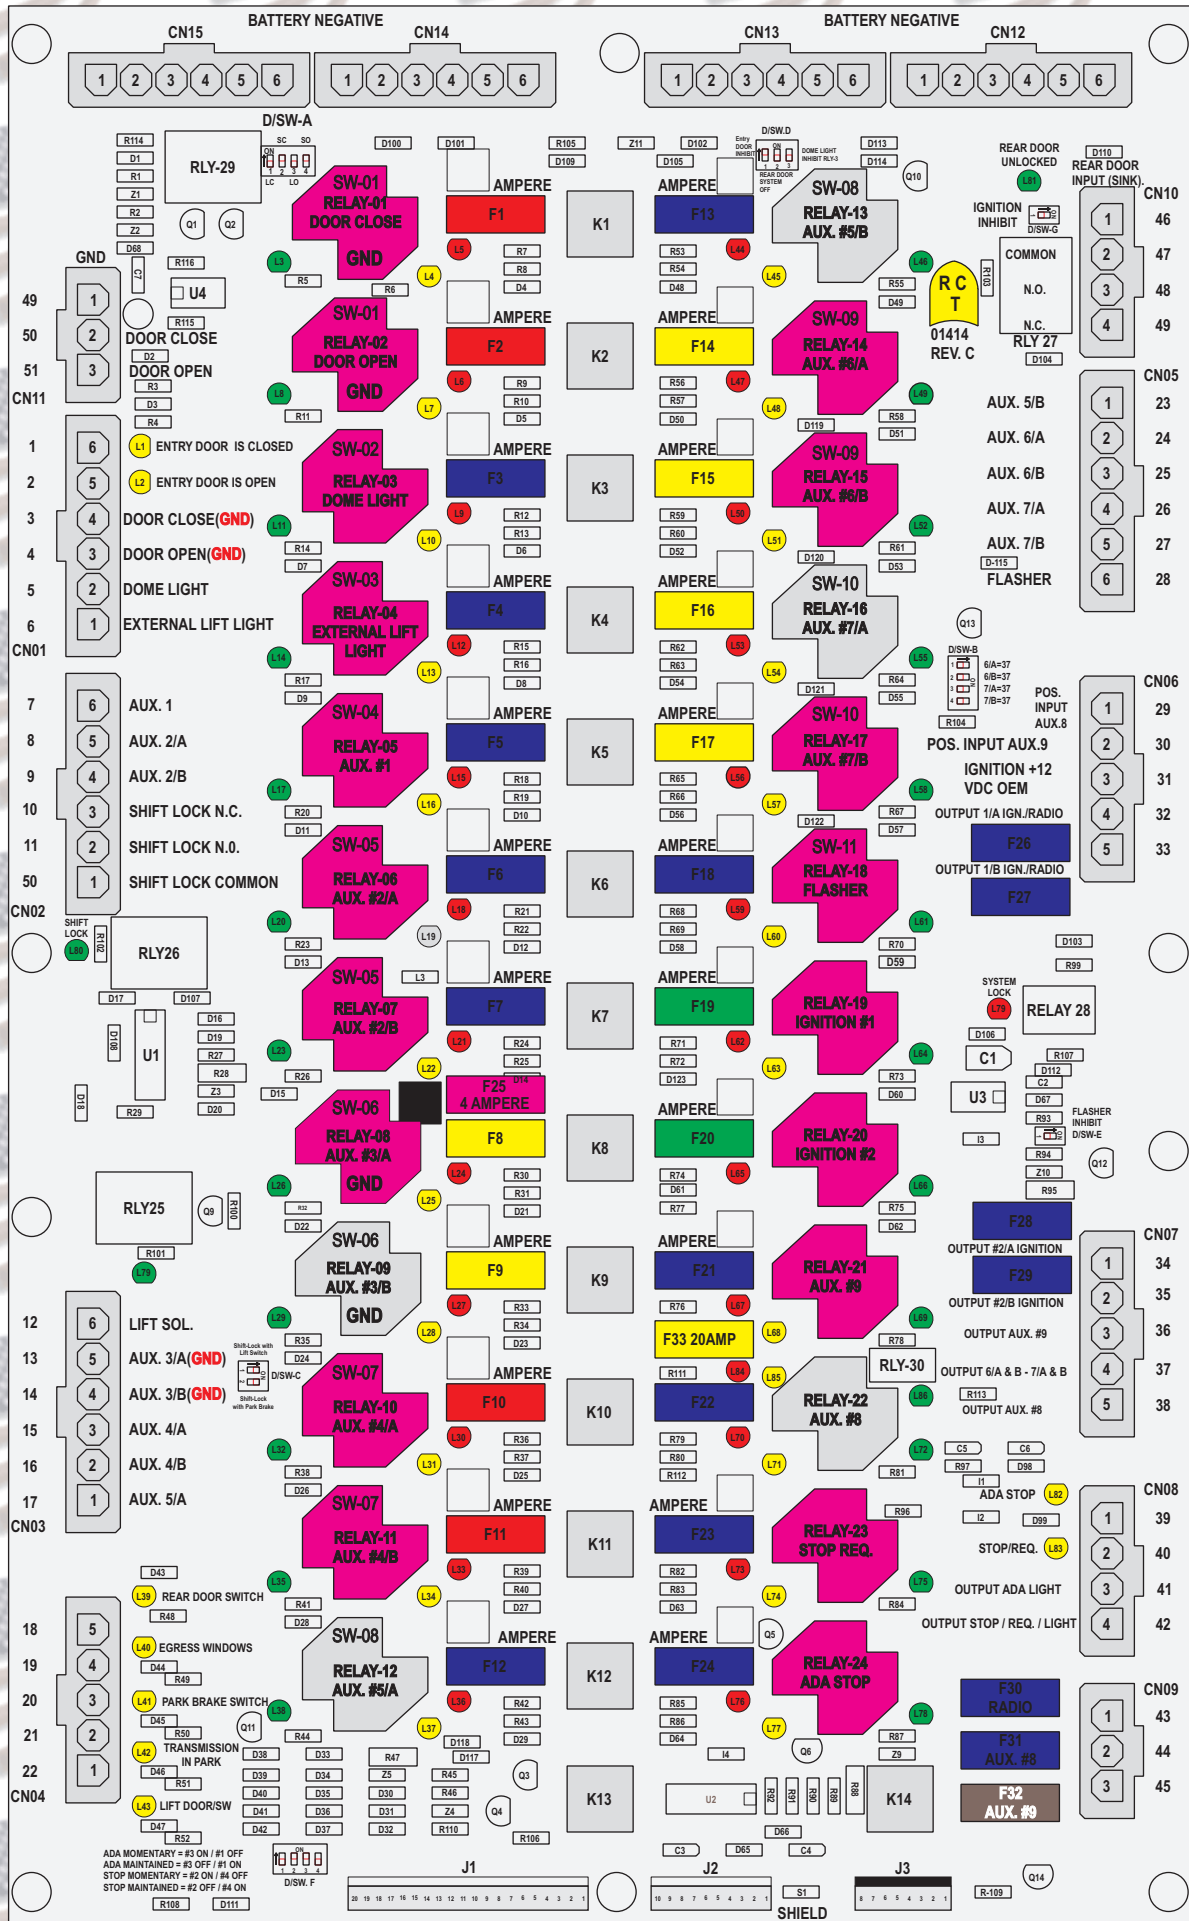

R. C. Tronics Incorporated

RCT-01414-00267

4 AMPERE

10 AMPERE

15 AMPERE

20 AMPERE

25 AMPERE

30 AMPERE

Comes With System