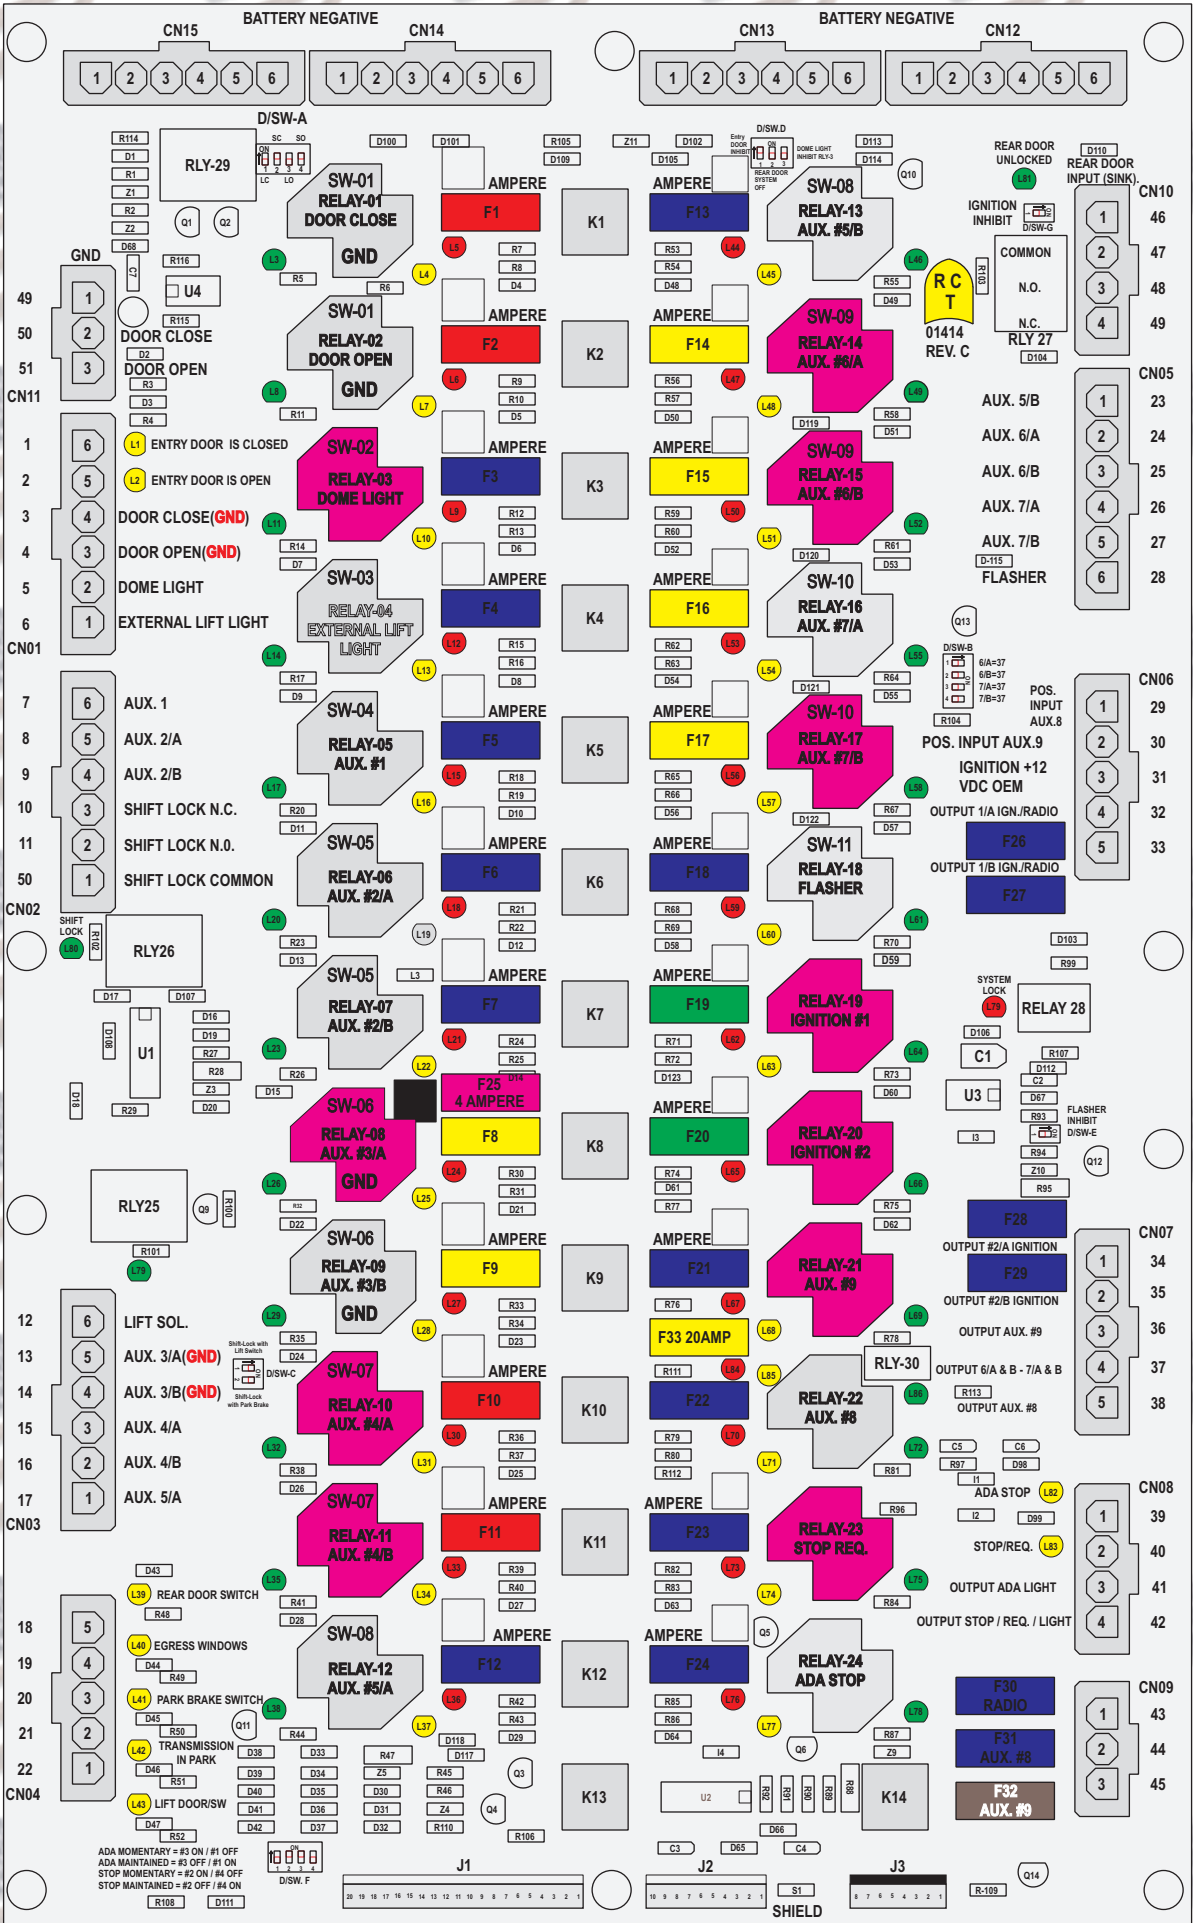

R. C. Tronics Incorporated

RCT-01414-00268

4 AMPERE

10 AMPERE

15 AMPERE

20 AMPERE

25 AMPERE

30 AMPERE

Comes With System