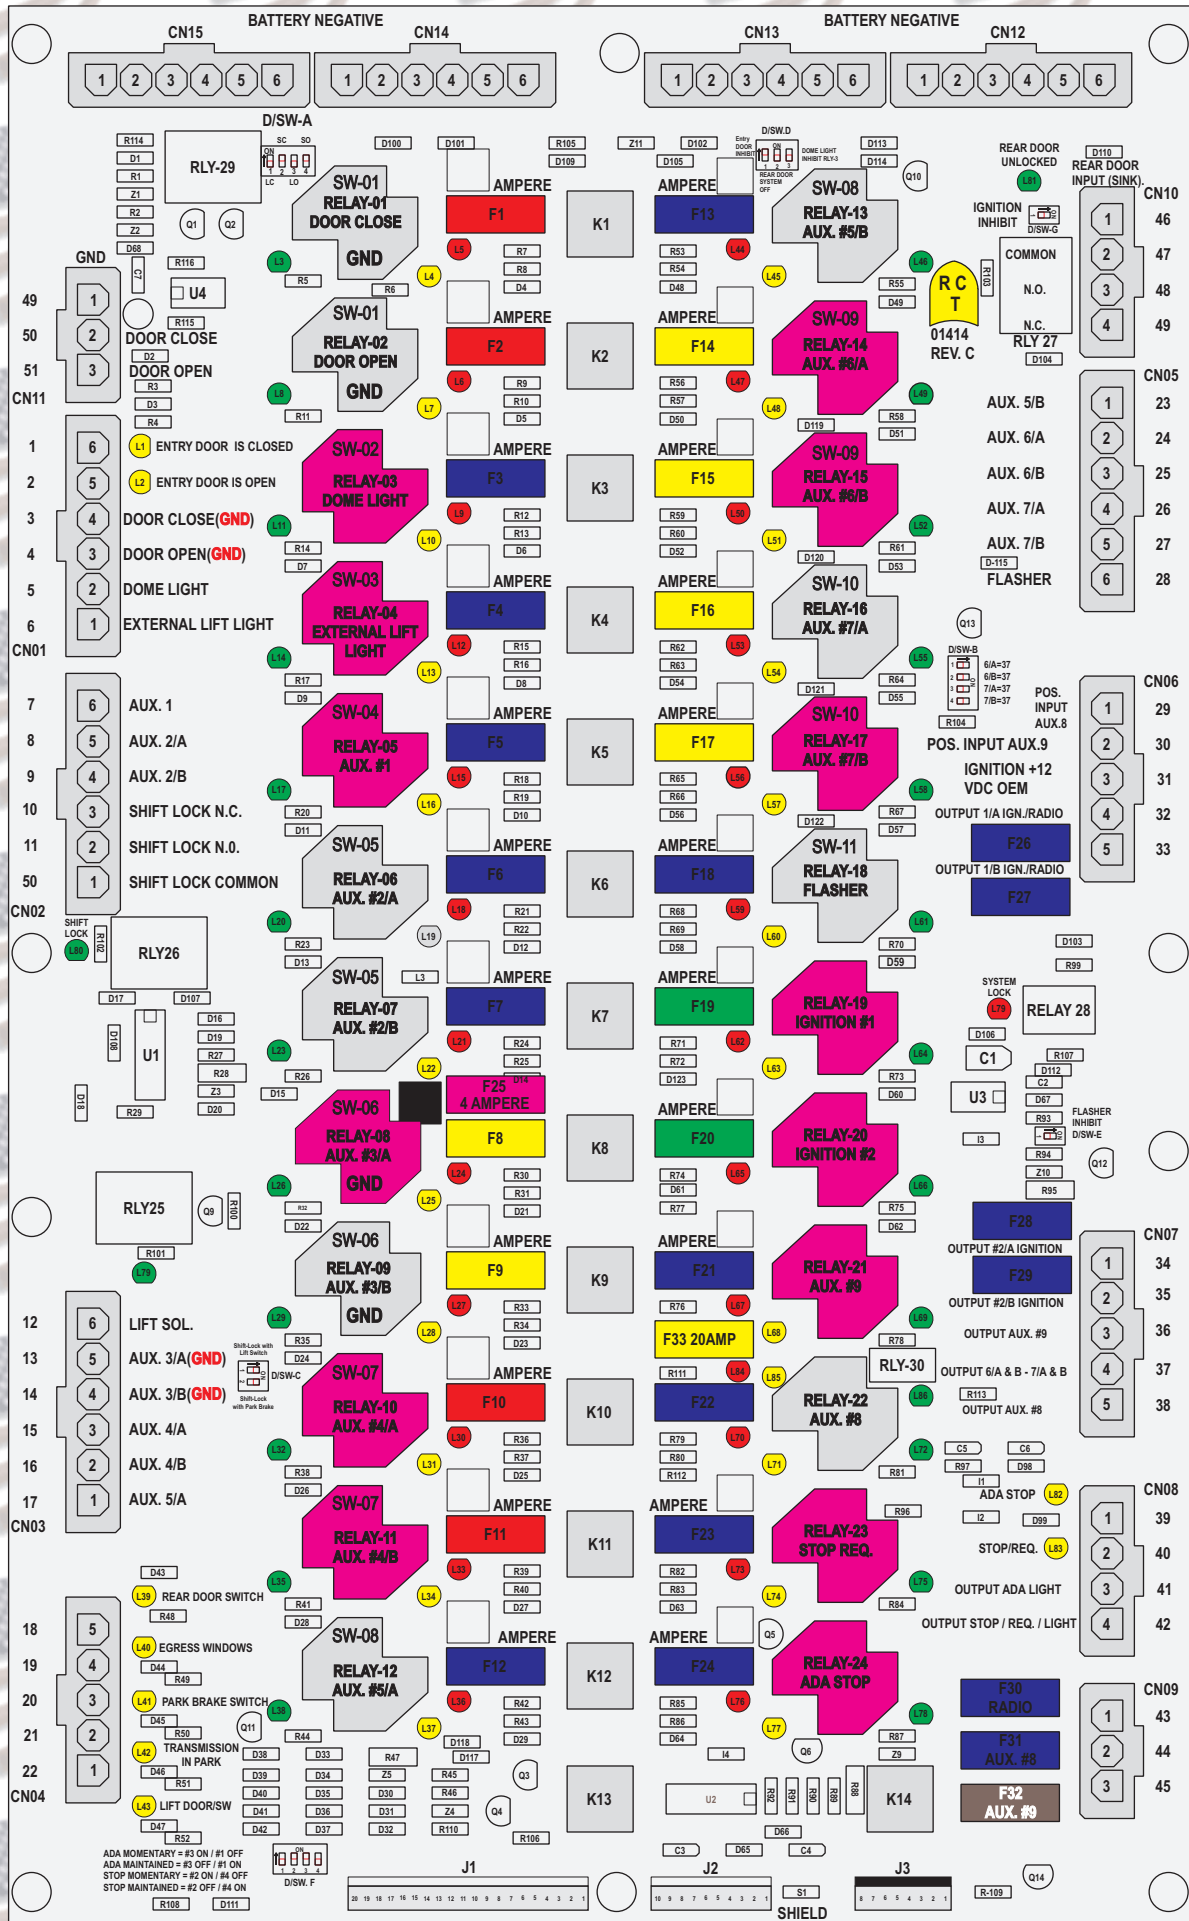

R. C. Tronics Incorporated

RCT-01414-00269

4 AMPERE

10 AMPERE

15 AMPERE

20 AMPERE

25 AMPERE

30 AMPERE

Comes With System